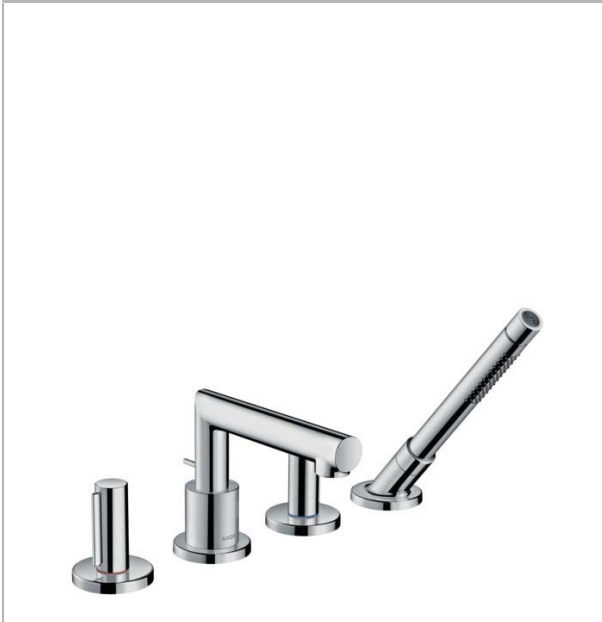

**AXOR Uno**  
**AXOR Uno 4-Hole Roman Tub Set Trim with Zero Handles with 1.75 GPM Handshower**  
 Finishes : chrome Part no. : 45448001

### Features

- consists of: 4-Hole Roman tub filler trim, Baton handshower, Handshower holder
- 90° ceramic valves
- Integrated double backflow prevention

## Item details

## Scale drawing

**AXOR Uno**  
**AXOR Uno 4-Hole Roman Tub Set Trim with Zero Handles with 1.75 GPM Handshower**  
Finishes : **chrome** Part no. : **45448001**