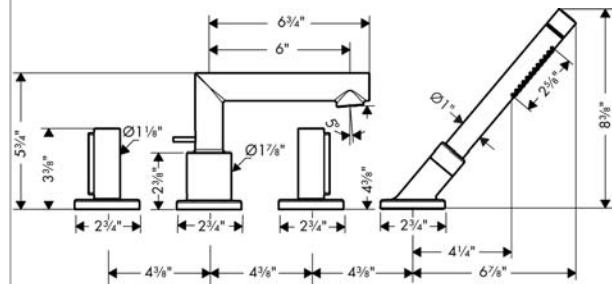

Scale drawing