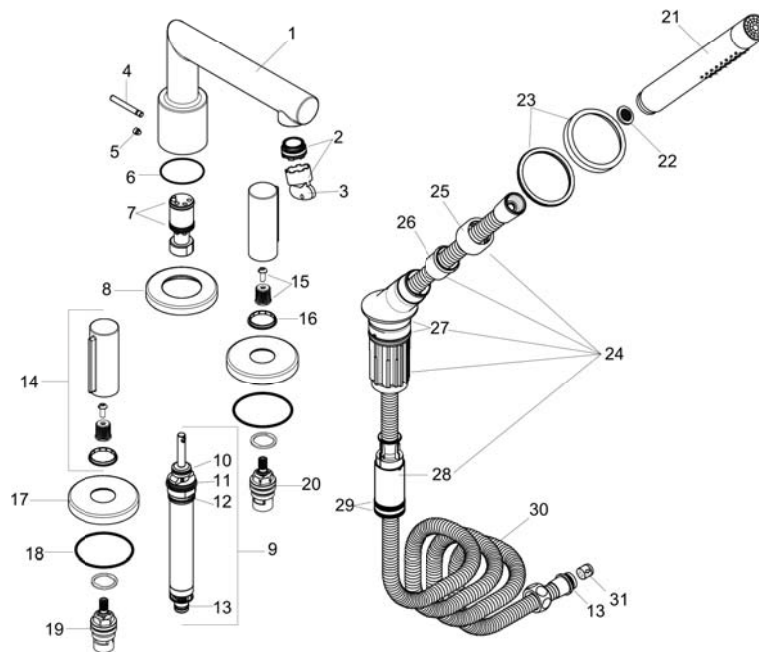

## Product image

## Scale drawing

**AXOR Uno**  
**AXOR Uno 4-Hole Roman Tub Set Trim with Zero Handles with 1.75 GPM Handshower**  
Finishes : **chrome** Part no. : **45448001**

## AXOR Uno

AXOR Uno 4-Hole Roman Tub Set Trim with Zero Handles with 1.75 GPM Handshower

Finishes : **chrome** Part no. : **45448001**

### Spare parts list

Year of production: >07/18

Pos.	Description	Part no.	Price	PU
1	spout cpl.	93065000	-	1
2	aerator M24x1 (30 l/min)	98998000	-	1
3	special tool	95158000	-	1
4	diverter knob	96774000	-	1
5	hollow set screw M6x6	97660000	-	1
6	O-ring 42x1,5	98171000	-	1
7	O-ring 21x1,5	98219000	-	1
8	escutcheon Ø 70 mm	97779000	-	1
9	selector assy	96775000	-	1
10	O-Ring 14x2,5	98189000	-	1
11	O-Ring 23x2,5	98183000	-	1
12	O-Ring 22x2	98185000	-	1
13	O-ring 11x2	98127000	-	1
14	handle	93066000	-	1
15	handle fixing set	98932000	-	1
16	set of color-rings cold / hot water	96319000	-	1
17	escutcheon	31098000	-	1
18	O-ring 58x3	98202000	-	1
19	shut off unit right closing	94009000	-	1
20	shut off unit left closing	94008000	-	1
21	handshower	04486000	-	1
22	filter packing	94246000	-	1
23	escutcheon for shower holder	95753000	-	1
24	shower holder, assy	95996000	-	1
25	nut	97584000	-	1
26	insert for shower holder	96942000	-	1
27	O-ring 38x2,5	98198000	-	1
28	hose brake	98656000	-	1
29	O-Ring 28x2	98194000	-	1
30	shower hose 2,00 m	94148000	-	1
31	set of non return valves DW 15	94074000	-	1