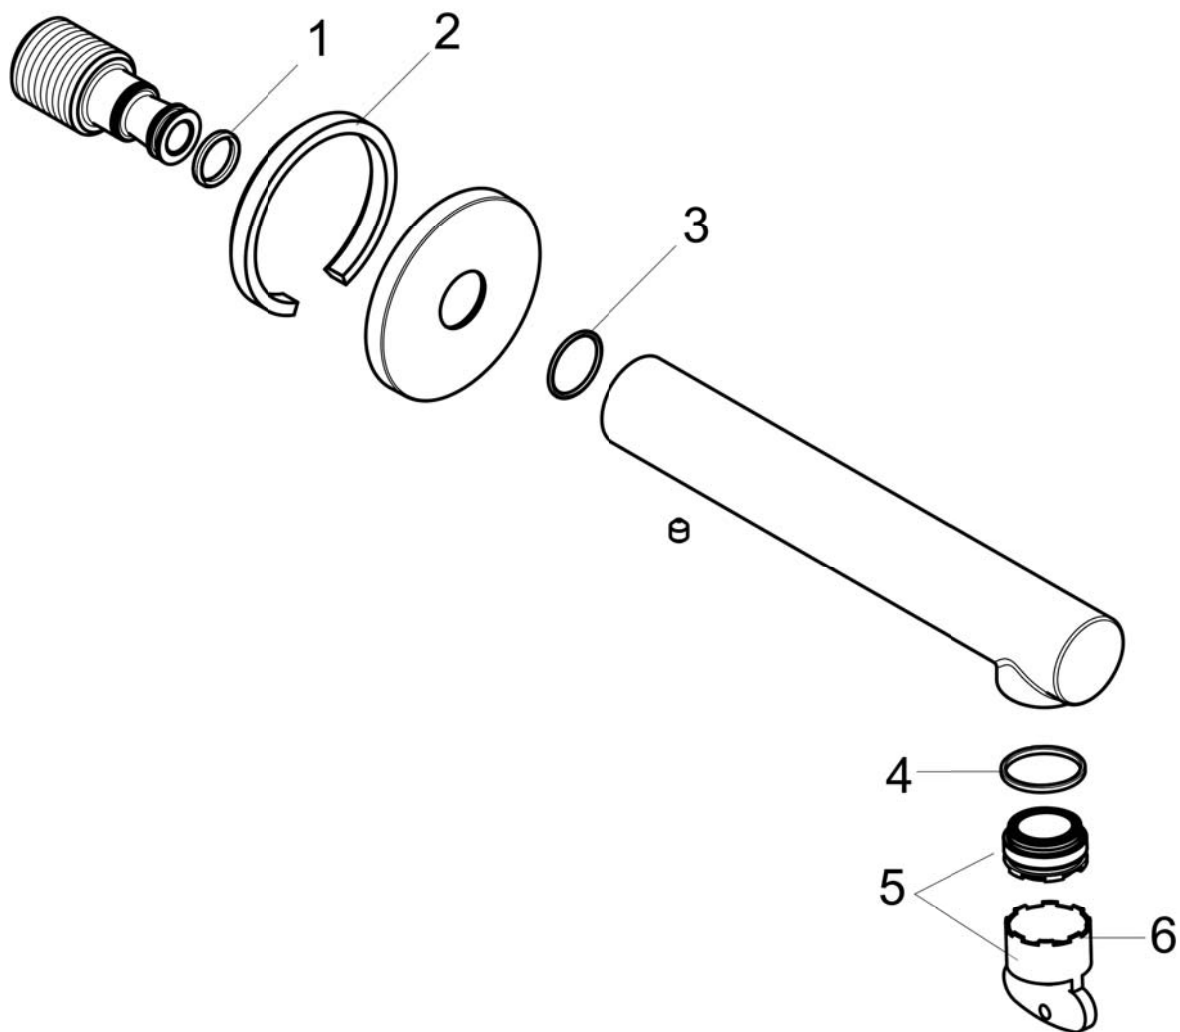

## Scale drawing

**AXOR Uno**  
**AXOR Uno Tub Spout, Straight**  
Finishes : brushed nickel    Part no. : 45410821

## Exploded drawing

Year of production: >07/18

**AXOR Uno**  
**AXOR Uno Tub Spout, Straight**  
 Finishes : **brushed nickel**    Part no. : **45410821**

## Spare parts list

Year of production: >07/18

Pos.	Description	Part no.	Price	PU
1	O-ring 13x2	98128000	-	1
2	seal	97530000	-	1
3	O-ring 18x1,5	98231000	-	1
4	O-ring 20x1,5	98197000	-	1
5	aerator M24x1 C	92934000	-	1
6	special tool	95290000	-	1