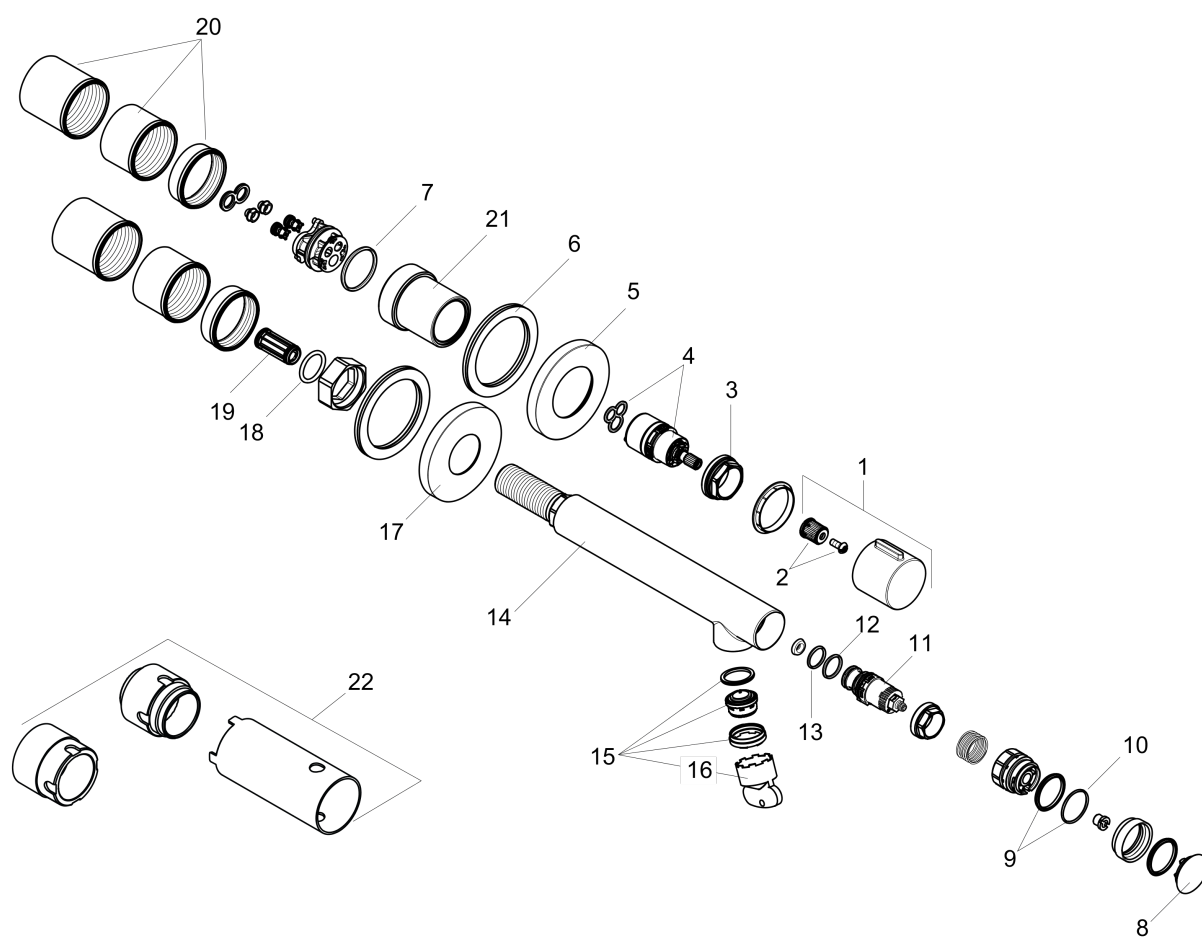

#### Scale drawing

## AXOR Uno

Wall-Mounted Faucet Trim Select, 1.2 GPM

Finishes : brushed nickel Part no. : 45113821

### Exploded drawing

Year of production: >07/18

### Spare parts list

Year of production: >07/18

Pos.	Description	Part no.	Price	PU
1	handle	93125820	-	1
2	handle fixing set	98932000	-	1
3	nut	95178000	-	1
4	cartridge, assy	92970000	-	1
5	escutcheon Ø 68 mm	93052820	-	1
6	washer	97600000	-	1
7	O-ring 26x2	98147000	-	1
8	cover	92566820	-	1
9	sealing set	93133000	-	1
10	O-ring 17x1,5	98137000	-	1
11	shut off unit	92980000	-	1
12	O-Ring 14x1,5	98201000	-	1
13	O-ring 13x1,5	98475000	-	1
14	spout 220 mm	93131820	-	1
15	aerator M24x1 (4,5 l/min)	93202000	-	1
16	service tool	95661000	-	1
17	escutcheon Ø 68 mm	93129820	-	1
18	O-ring 18x2,5	98139000	-	1
19	noise reduction	95009000	-	1
20	fixing set	97971000	-	1
21	nut	93132820	-	1
22	extension set 25 mm for 13622180	31971000	-	1