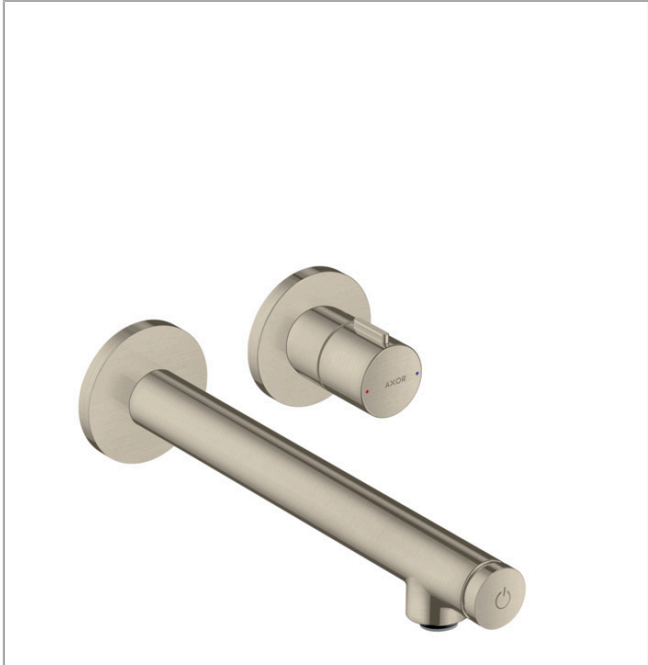

AXOR Uno

Wall-Mounted Faucet Trim Select, 1.2 GPM

Finishes : **brushed nickel** Part no. : **45113821**

Description

Features

- Aerated spray
- Flow: 1.2 GPM (4.5 L/Min)
- Start/stop cartridge
- separation of temperature control and open/close

Item details

List Price

Technology

Compliance

Product image