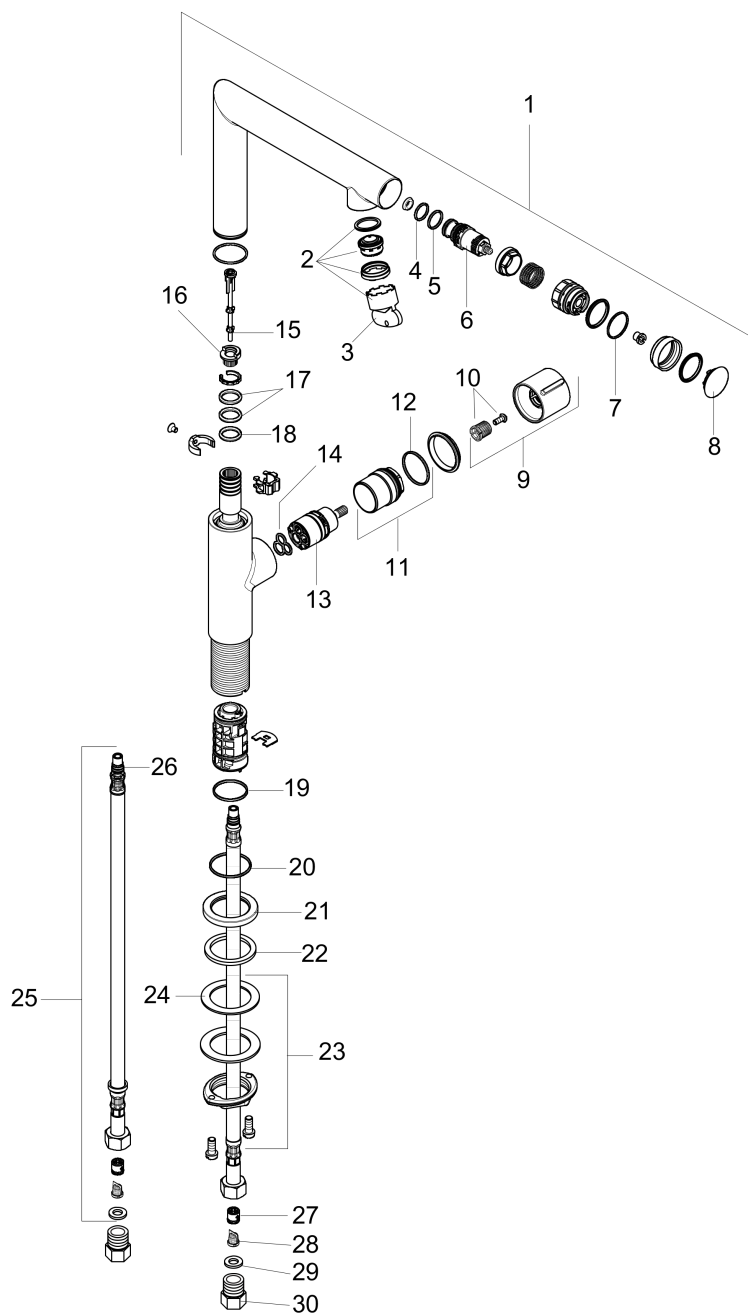

AXOR Uno

AXOR Uno Select Single-Hole Faucet without Pop-Up, Medium, 1.2 GPM

Finishes : **brushed nickel** Part no. : **45016821**

Description

Features

- Swivel range 120°
- Aerated spray
- Flow: 1.2 GPM (4.5 L/Min)
- Start/stop cartridge
- separation of temperature control and open/close

Item details

List Price \$ 750.00

Technology

Compliance

Product image

Scale drawing

AXOR Uno

AXOR Uno Select Single-Hole Faucet without Pop-Up, Medium, 1.2 GPM

Finishes : brushed nickel Part no. : 45016821

Exploded drawing

Year of production: >07/18

AXOR Uno

AXOR Uno Select Single-Hole Faucet without Pop-Up, Medium, 1.2 GPM

Finishes : **brushed nickel** Part no. : **45016821**

Spare parts list

Year of production: >07/18

Pos.	Description	Part no.	Price	PU
1	spout cpl.	93122820	-	1
2	aerator M24x1 (5 l/min)	92996000	-	1
3	service tool	95661000	-	1
4	O-ring 13x1,5	98475000	-	1
5	O-Ring 14x1,5	98201000	-	1
6	shut off unit	92980000	-	1
7	O-ring 17x1,5	98137000	-	1
8	cover	92566820	-	1
9	handle	93125820	-	1
10	handle fixing set	98932000	-	1
11	nut	93086000	-	1
12	O-ring 27x1,5	92527000	-	1
13	cartridge, assy	92970000	-	1
14	seal	98865000	-	1
15	tappet	92505000	-	1
16	set of locating rings (110° / 150°)	98486000	-	1
17	O-Ring 14x2,5	98189000	-	1
18	O-ring 11x3	92481000	-	1
19	O-ring 26x1,5	98390000	-	1
20	O-ring 30x1,5	98433000	-	1
21	escutcheon Ø 46 mm	95268820	-	1
22	flat seal	98749000	-	1
23	fixing set (Ø 32)	13961000	-	1
24	lever collar	97548000	-	1
25	connection hose 600 mm M8x0,75 G3/8	92629000	-	1
26	O-ring 7x1,5	98422000	-	1
27	non return valve DW 10	96456000	-	1
28	filter	92532000	-	1
29	sealing set	92533000	-	1
30	adapter for connection hose	88802000	-	1