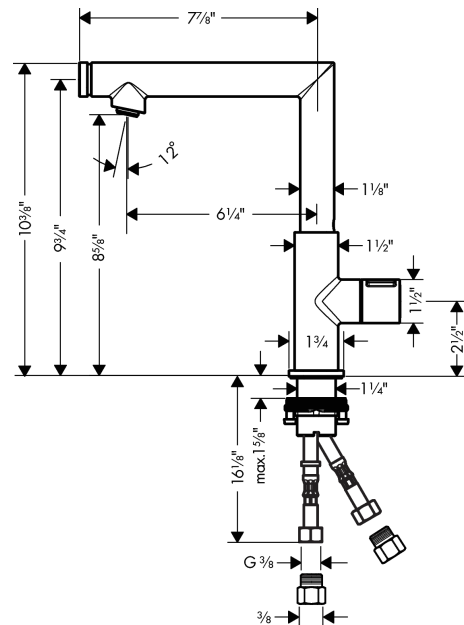

AXOR Uno

AXOR Uno Select Single-Hole Faucet without Pop-Up, Medium, 1.2 GPM

Finishes : **brushed nickel** Part no. : **45016821**

Description

Features

- Swivel range 120°
- Aerated spray
- Flow: 1.2 GPM (4.5 L/Min)
- Start/stop cartridge
- separation of temperature control and open/close

Item details

List Price \$ 750.00

Technology

Compliance

Product image

Scale drawing

AXOR Uno

AXOR Uno Select Single-Hole Faucet without Pop-Up, Medium, 1.2 GPM

Finishes : brushed nickel Part no. : 45016821

Exploded drawing

Year of production: >07/18

AXOR Uno

AXOR Uno Select Single-Hole Faucet without Pop-Up, Medium, 1.2 GPM

Finishes : **brushed nickel** Part no. : **45016821**

Spare parts list

Year of production: >07/18

Pos.	Description	Part no.	Price	PU
1	spout cpl.	93122820	-	1
2	aerator M24x1 (5 l/min)	92996000	-	1
3	service tool	95661000	-	1
4	O-ring 13x1,5	98475000	-	1
5	O-Ring 14x1,5	98201000	-	1
6	shut off unit	92980000	-	1
7	O-ring 17x1,5	98137000	-	1
8	cover	92566820	-	1
9	handle	93125820	-	1
10	handle fixing set	98932000	-	1
11	nut	93086000	-	1
12	O-ring 27x1,5	92527000	-	1
13	cartridge, assy	92970000	-	1
14	seal	98865000	-	1
15	tappet	92505000	-	1
16	set of locating rings (110° / 150°)	98486000	-	1
17	O-Ring 14x2,5	98189000	-	1
18	O-ring 11x3	92481000	-	1
19	O-ring 26x1,5	98390000	-	1
20	O-ring 30x1,5	98433000	-	1
21	escutcheon Ø 46 mm	95268820	-	1
22	flat seal	98749000	-	1
23	fixing set (Ø 32)	13961000	-	1
24	lever collar	97548000	-	1
25	connection hose 600 mm M8x0,75 G3/8	92629000	-	1
26	O-ring 7x1,5	98422000	-	1
27	non return valve DW 10	96456000	-	1
28	filter	92532000	-	1
29	sealing set	92533000	-	1
30	adapter for connection hose	88802000	-	1