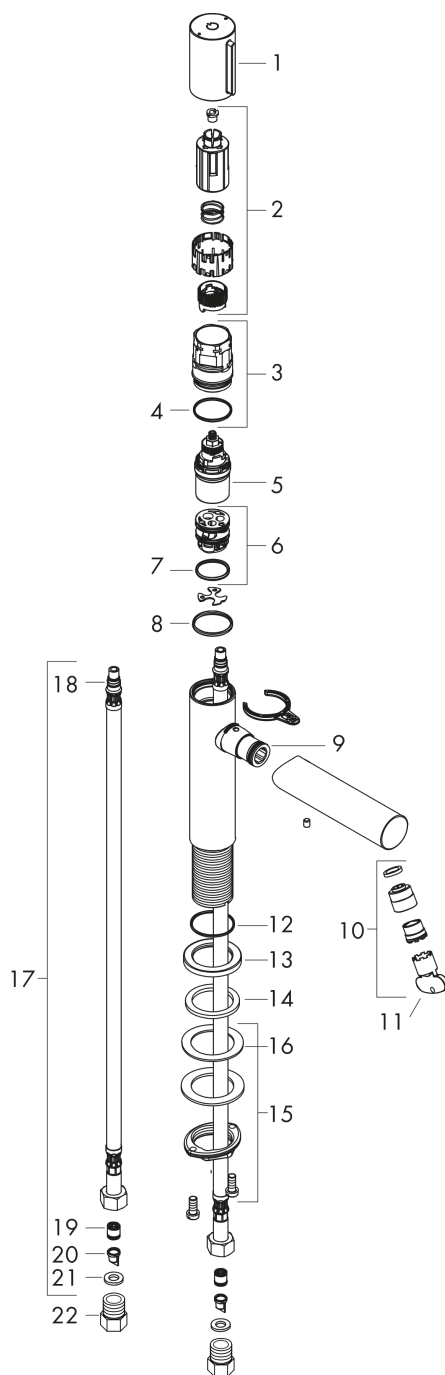

AXOR Uno

AXOR Uno Select Single-Hole Faucet without Pop-Up, Tall, 1.2 GPM

Finishes : **chrome** Part no. : **45014001**

Description

Features

- Laminar spray
- Flow: 1.2 GPM (4.5 L/Min)
- Select cartridge for easy, intuitive operation: Push handle to turn water on and off, and turn to adjust temperature

Item details

List Price

Technology

Compliance

Product image

Scale drawing

AXOR Uno

AXOR Uno Select Single-Hole Faucet without Pop-Up, Tall, 1.2 GPM

Finishes : **chrome** Part no. : **45014001**

Exploded drawing

Year of production: >07/18

AXOR Uno
AXOR Uno Select Single-Hole Faucet without Pop-Up, Tall, 1.2 GPM

 Finishes : **chrome** Part no. : **45014001**

Spare parts list

Year of production: >07/18

Pos.	Description	Part no.	Price	PU
1	handle	92897000	-	1
2	adapter for handle	92526000	-	1
3	nut	92528000	-	1
4	O-ring 27x1,5	92527000	-	1
5	cartridge, assy	92529000	-	1
6	adapter for cartridge	98866000	-	1
7	O-ring 23x2	98398000	-	1
8	O-Ring 28x2	98194000	-	1
9	O-ring 16x2	98133000	-	1
10	aerator laminar M16,5x1 (4,5 l/min)	92876000	-	1
11	special tool	98987000	-	1
12	O-ring 30x1,5	98433000	-	1
13	escutcheon Ø 46 mm	95268000	-	1
14	flat seal	98749000	-	1
15	fixing set (Ø 32)	13961000	-	1
16	lever collar	97548000	-	1
17	connection hose 900 mm M8x0,75 G3/8	92898000	-	1
18	O-ring 7x1,5	98422000	-	1
19	non return valve DW 10	96456000	-	1
20	filter	92532000	-	1
21	sealing set	92533000	-	1
22	adapter for connection hose	88802000	-	1