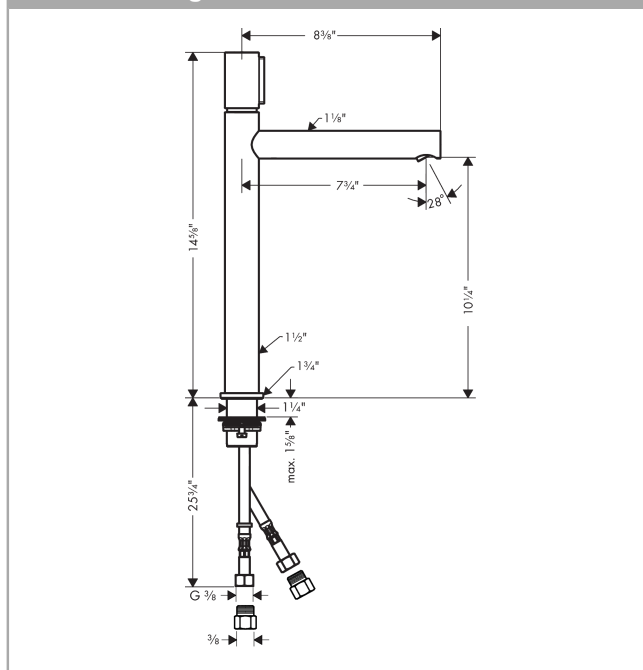

AXOR Uno

AXOR Uno Select Single-Hole Faucet without Pop-Up, Tall, 1.2 GPM

Finishes : **chrome** Part no. : **45014001**

Description

Features

- Laminar spray
- Flow: 1.2 GPM (4.5 L/Min)
- Select cartridge for easy, intuitive operation: Push handle to turn water on and off, and turn to adjust temperature

Item details

List Price

Technology

Compliance

Product image

Scale drawing

AXOR Uno

AXOR Uno Select Single-Hole Faucet without Pop-Up, Tall, 1.2 GPM

Finishes : **chrome** Part no. : **45014001**

Exploded drawing

Year of production: >07/18

AXOR Uno
AXOR Uno Select Single-Hole Faucet without Pop-Up, Tall, 1.2 GPM

 Finishes : **chrome** Part no. : **45014001**

Spare parts list

Year of production: >07/18

Pos.	Description	Part no.	Price	PU
1	handle	92897000	-	1
2	adapter for handle	92526000	-	1
3	nut	92528000	-	1
4	O-ring 27x1,5	92527000	-	1
5	cartridge, assy	92529000	-	1
6	adapter for cartridge	98866000	-	1
7	O-ring 23x2	98398000	-	1
8	O-Ring 28x2	98194000	-	1
9	O-ring 16x2	98133000	-	1
10	aerator laminar M16,5x1 (4,5 l/min)	92876000	-	1
11	special tool	98987000	-	1
12	O-ring 30x1,5	98433000	-	1
13	escutcheon Ø 46 mm	95268000	-	1
14	flat seal	98749000	-	1
15	fixing set (Ø 32)	13961000	-	1
16	lever collar	97548000	-	1
17	connection hose 900 mm M8x0,75 G3/8	92898000	-	1
18	O-ring 7x1,5	98422000	-	1
19	non return valve DW 10	96456000	-	1
20	filter	92532000	-	1
21	sealing set	92533000	-	1
22	adapter for connection hose	88802000	-	1