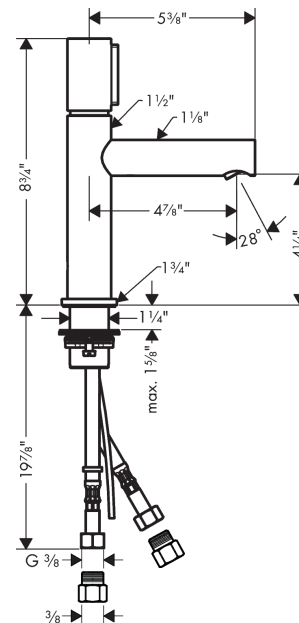

AXOR Uno
AXOR Uno Select Single-Hole Faucet without Pop-Up, 1.2 GPM
 Finishes : **chrome** Part no. : **45012001**

Description

Features

- Laminar spray
- Flow: 1.2 GPM (4.5 L/Min)
- Select cartridge for easy, intuitive operation: Push handle to turn water on and off, and turn to adjust temperature

Item details

List Price \$ 484.00

Technology

Compliance

Product image

Scale drawing

AXOR Uno

AXOR Uno Select Single-Hole Faucet without Pop-Up, 1.2 GPM

Finishes : chrome Part no. : 45012001

Exploded drawing

Year of production: >07/18

AXOR Uno

AXOR Uno Select Single-Hole Faucet without Pop-Up, 1.2 GPM

Finishes : **chrome** Part no. : **45012001**

Spare parts list

Year of production: >07/18

| Pos. | Description | Part no. | Price | PU |
|------|-------------------------------------|----------|-------|----|
| 1 | handle | 92897000 | - | 1 |
| 2 | adapter for handle | 92526000 | - | 1 |
| 3 | nut | 92528000 | - | 1 |
| 4 | O-ring 27x1,5 | 92527000 | - | 1 |
| 5 | cartridge, assy | 92529000 | - | 1 |
| 6 | adapter for cartridge | 98866000 | - | 1 |
| 7 | O-ring 23x2 | 98398000 | - | 1 |
| 8 | O-Ring 28x2 | 98194000 | - | 1 |
| 9 | O-ring 16x2 | 98133000 | - | 1 |
| 10 | aerator laminar M16,5x1 (4,5 l/min) | 92876000 | - | 1 |
| 11 | special tool | 98987000 | - | 1 |
| 12 | O-ring 30x1,5 | 98433000 | - | 1 |
| 13 | escutcheon Ø 46 mm | 95268000 | - | 1 |
| 14 | flat seal | 98749000 | - | 1 |
| 15 | fixing set (Ø 32) | 13961000 | - | 1 |
| 16 | lever collar | 97548000 | - | 1 |
| 17 | connection hose 600 mm M8x0,75 G3/8 | 92629000 | - | 1 |
| 18 | O-ring 7x1,5 | 98422000 | - | 1 |
| 19 | non return valve DW 10 | 96456000 | - | 1 |
| 20 | filter | 92532000 | - | 1 |
| 21 | sealing set | 92533000 | - | 1 |
| 22 | adapter for connection hose | 88802000 | - | 1 |