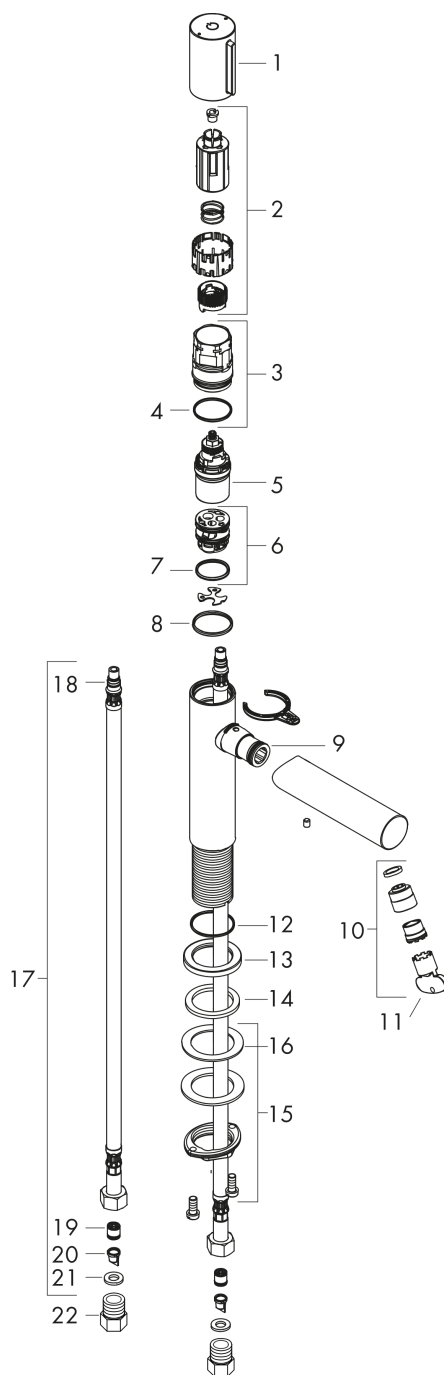

AXOR Uno
AXOR Uno Select Single-Hole Faucet without Pop-Up, 1.2 GPM
 Finishes : **chrome** Part no. : **45012001**

Description

Features

- Laminar spray
- Flow: 1.2 GPM (4.5 L/Min)
- Select cartridge for easy, intuitive operation: Push handle to turn water on and off, and turn to adjust temperature

Item details

List Price \$ 484.00

Technology

Compliance

Product image

Scale drawing

AXOR Uno

AXOR Uno Select Single-Hole Faucet without Pop-Up, 1.2 GPM

Finishes : chrome Part no. : 45012001

Exploded drawing

Year of production: >07/18

AXOR Uno

AXOR Uno Select Single-Hole Faucet without Pop-Up, 1.2 GPM

Finishes : **chrome** Part no. : **45012001**

Spare parts list

Year of production: >07/18

| Pos. | Description | Part no. | Price | PU |
|------|-------------------------------------|----------|-------|----|
| 1 | handle | 92897000 | - | 1 |
| 2 | adapter for handle | 92526000 | - | 1 |
| 3 | nut | 92528000 | - | 1 |
| 4 | O-ring 27x1,5 | 92527000 | - | 1 |
| 5 | cartridge, assy | 92529000 | - | 1 |
| 6 | adapter for cartridge | 98866000 | - | 1 |
| 7 | O-ring 23x2 | 98398000 | - | 1 |
| 8 | O-Ring 28x2 | 98194000 | - | 1 |
| 9 | O-ring 16x2 | 98133000 | - | 1 |
| 10 | aerator laminar M16,5x1 (4,5 l/min) | 92876000 | - | 1 |
| 11 | special tool | 98987000 | - | 1 |
| 12 | O-ring 30x1,5 | 98433000 | - | 1 |
| 13 | escutcheon Ø 46 mm | 95268000 | - | 1 |
| 14 | flat seal | 98749000 | - | 1 |
| 15 | fixing set (Ø 32) | 13961000 | - | 1 |
| 16 | lever collar | 97548000 | - | 1 |
| 17 | connection hose 600 mm M8x0,75 G3/8 | 92629000 | - | 1 |
| 18 | O-ring 7x1,5 | 98422000 | - | 1 |
| 19 | non return valve DW 10 | 96456000 | - | 1 |
| 20 | filter | 92532000 | - | 1 |
| 21 | sealing set | 92533000 | - | 1 |
| 22 | adapter for connection hose | 88802000 | - | 1 |