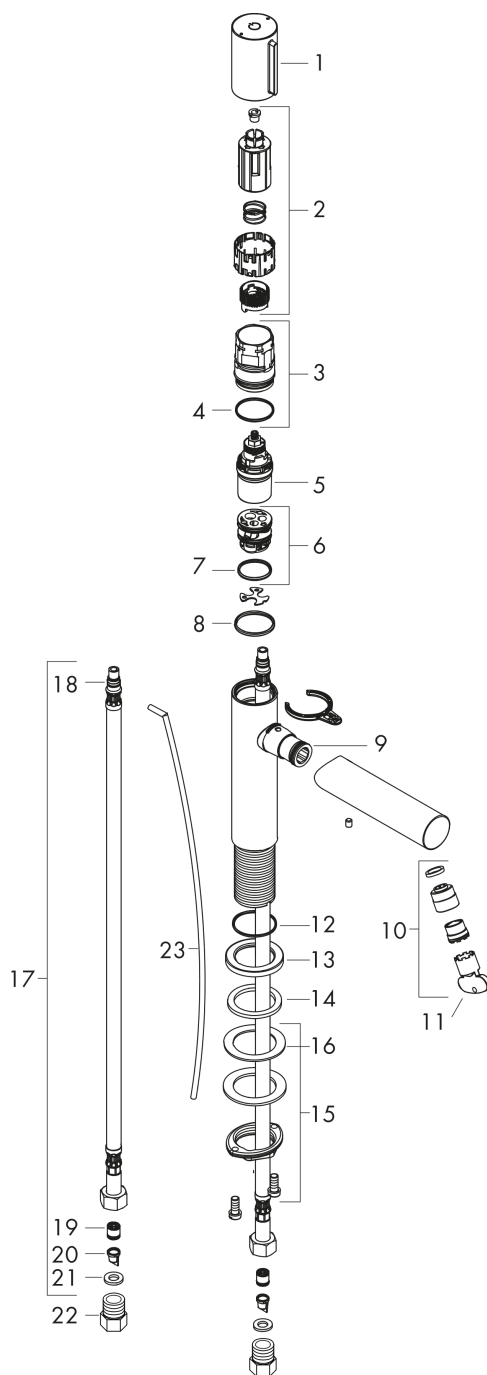

AXOR Uno
AXOR Uno Select Single-Hole Faucet, 1.2 GPM
 Finishes : **chrome** Part no. : **45010001**

Description

Features

- Laminar spray
- Flow: 1.2 GPM (4.5 L/Min)
- Select cartridge for easy, intuitive operation: Push handle to turn water on and off, and turn to adjust temperature
- Includes pop-up drain

Item details

List Price

Technology

Compliance

Product image

Scale drawing

AXOR Uno
AXOR Uno Select Single-Hole Faucet, 1.2 GPM
Finishes : **chrome** Part no. : **45010001**

Exploded drawing

Year of production: >07/18

AXOR Uno

AXOR Uno Select Single-Hole Faucet, 1.2 GPM

Finishes : **chrome** Part no. : **45010001**

Spare parts list

Year of production: >07/18

Pos.	Description	Part no.	Price	PU
1	handle	92897000	-	1
2	adapter for handle	92526000	-	1
3	nut	92528000	-	1
4	O-ring 27x1,5	92527000	-	1
5	cartridge, assy	92529000	-	1
6	adapter for cartridge	98866000	-	1
7	O-ring 23x2	98398000	-	1
8	O-Ring 28x2	98194000	-	1
9	O-ring 16x2	98133000	-	1
10	aerator laminar M16,5x1 (4,5 l/min)	92876000	-	1
11	special tool	98987000	-	1
12	O-ring 30x1,5	98433000	-	1
13	escutcheon Ø 46 mm	95268000	-	1
14	flat seal	98749000	-	1
15	fixing set (Ø 32)	13961000	-	1
16	lever collar	97548000	-	1
17	connection hose 600 mm M8x0,75 G3/8	92629000	-	1
18	O-ring 7x1,5	98422000	-	1
19	non return valve DW 10	96456000	-	1
20	filter	92532000	-	1
21	sealing set	92533000	-	1
22	adapter for connection hose	88802000	-	1
23	pull rod	97158000	-	1
a	pop up waste	88509000	-	1