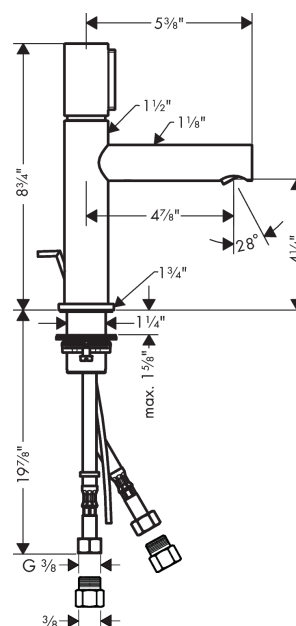

AXOR Uno
AXOR Uno Select Single-Hole Faucet, 1.2 GPM
 Finishes : **chrome** Part no. : **45010001**

Description

Features

- Laminar spray
- Flow: 1.2 GPM (4.5 L/Min)
- Select cartridge for easy, intuitive operation: Push handle to turn water on and off, and turn to adjust temperature
- Includes pop-up drain

Item details

List Price

Technology

Compliance

Product image

Scale drawing

AXOR Uno
AXOR Uno Select Single-Hole Faucet, 1.2 GPM
Finishes : **chrome** Part no. : **45010001**

Exploded drawing

Year of production: >07/18

AXOR Uno

AXOR Uno Select Single-Hole Faucet, 1.2 GPM

Finishes : **chrome** Part no. : **45010001**

Spare parts list

Year of production: >07/18

Pos.	Description	Part no.	Price	PU
1	handle	92897000	-	1
2	adapter for handle	92526000	-	1
3	nut	92528000	-	1
4	O-ring 27x1,5	92527000	-	1
5	cartridge, assy	92529000	-	1
6	adapter for cartridge	98866000	-	1
7	O-ring 23x2	98398000	-	1
8	O-Ring 28x2	98194000	-	1
9	O-ring 16x2	98133000	-	1
10	aerator laminar M16,5x1 (4,5 l/min)	92876000	-	1
11	special tool	98987000	-	1
12	O-ring 30x1,5	98433000	-	1
13	escutcheon Ø 46 mm	95268000	-	1
14	flat seal	98749000	-	1
15	fixing set (Ø 32)	13961000	-	1
16	lever collar	97548000	-	1
17	connection hose 600 mm M8x0,75 G3/8	92629000	-	1
18	O-ring 7x1,5	98422000	-	1
19	non return valve DW 10	96456000	-	1
20	filter	92532000	-	1
21	sealing set	92533000	-	1
22	adapter for connection hose	88802000	-	1
23	pull rod	97158000	-	1
a	pop up waste	88509000	-	1