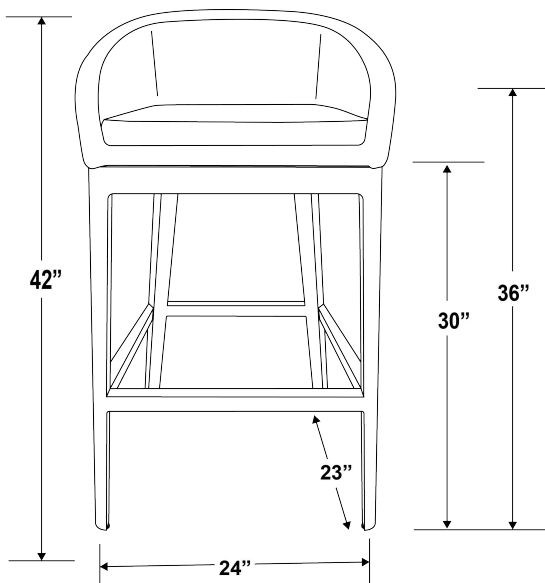

## MARBELLA BAR STOOL

SKU 4501-7B

### SPECS

Width: 24"

Depth: 23"

Height: 42"

Arm Height: 36"

Seat Height: 30"

Weight: 29 lbs

- Fully welded powder-coated aluminum frame.
- Wrapped in weather-resistant colorfast rope in Stone grey.
- Non-marking plastic glides.
- Commercial Quality Construction.
- Weather resistant, high-resiliency foam cushions.
- Stocked in Premium Sunbrella fabric in Echo Ash.
- Custom Cushions available in approx. 4 weeks.
- Standard 54" fabric COM yardage required: 1 Yard.