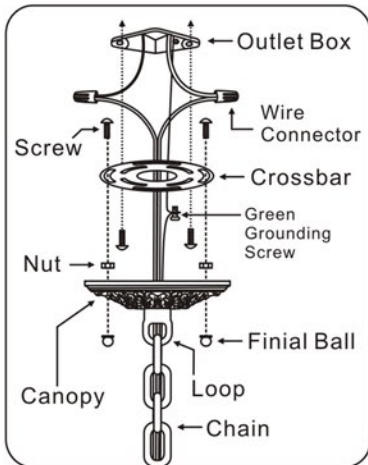

## MODEL#:4439-GD-CL-MWP ASSEMBLY AND DRESSING INSTRUCTIONS

**WARNING:**

Electrical Danger Turn Power Off

All electrical components must be installed by a licensed electrician in accordance with the National Electric Code and the appropriate local electrical codes.

### For Hanging