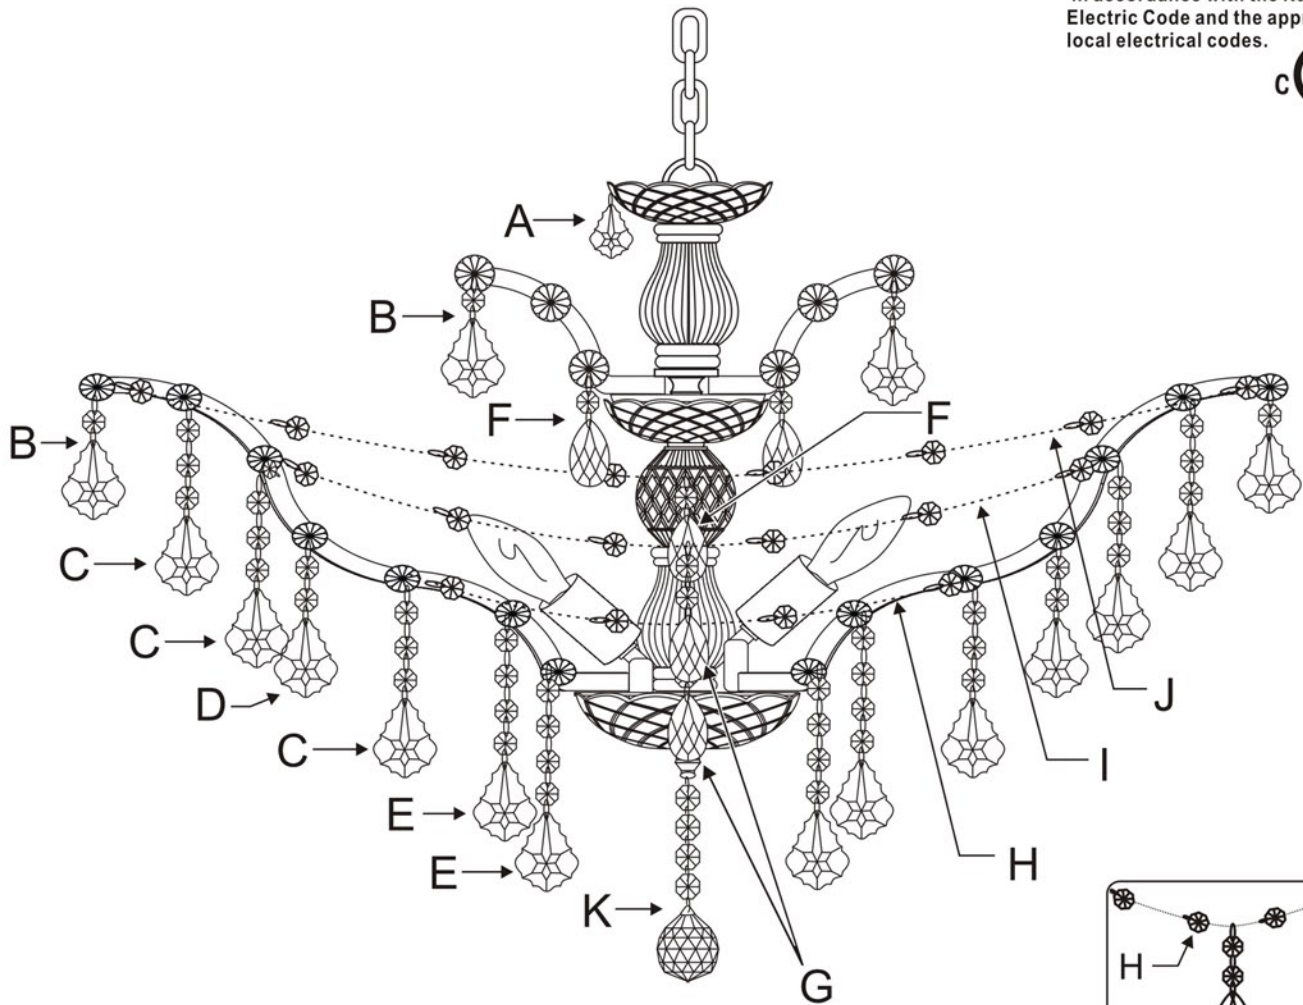

## MODEL#:4439-GD-CL-MWP ASSEMBLY AND DRESSING INSTRUCTIONS

All electrical components must be installed by a licensed electrician in accordance with the National Electric Code and the appropriate local electrical codes.

50mm\*4sets

(14mm+63mm)\*18sets

(14mm\*3+63mm)\*36sets

(14mm\*2+63mm)\*12sets

(14mm\*4+63mm)\*24sets

(14mm+50mm)\*18sets

(14mm\*2+50mm)\*24sets

(14mm\*4)\*12sets

(14mm\*6)\*12sets

(14mm\*8)\*12sets

(14mm\*4+40mm)\*1pc