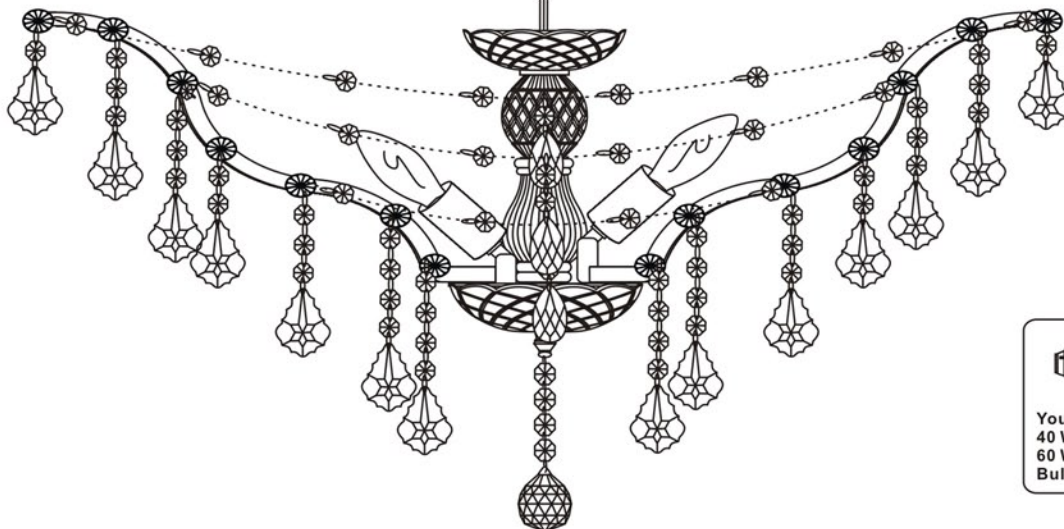

For Ceiling

You will need 6 - Cand. Bulb
40 Watts Recommended
60 Watts Max
Bulb not included.