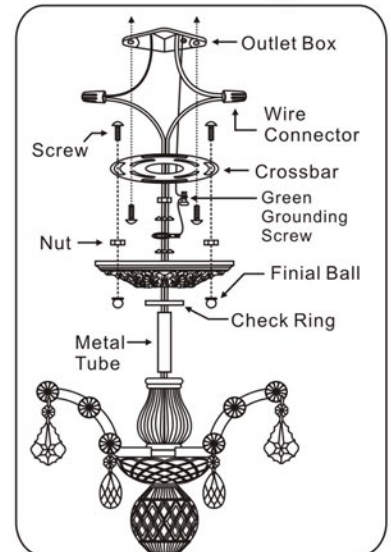

For Ceiling

You will need 6 - Cand. Bulb
40 Watts Recommended
60 Watts Max
Bulb not included.