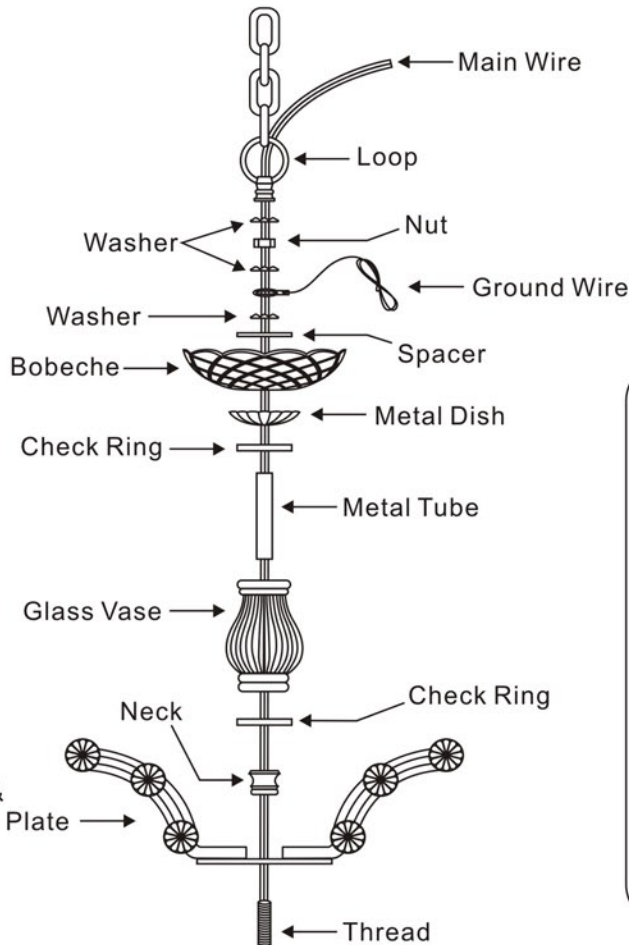

## MODEL#:4439-GD-CL-MWP ASSEMBLY AND DRESSING INSTRUCTIONS

**WARNING:**

Electrical Danger Turn Power Off

All electrical components must be installed by a licensed electrician in accordance with the National Electric Code and the appropriate local electrical codes.

### For Hanging