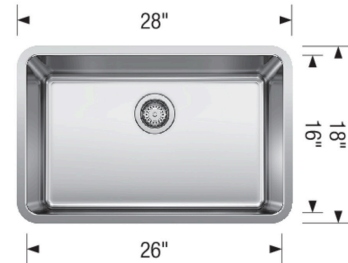

Warranty

BLANCO offers a limited lifetime warranty on all sinks and faucets, as well as a one-year warranty on all custom accessories.

Code/Standards Compliance

BLANCO sinks and faucets are third-party tested and certified to standards and listed by applicable certification bodies. For more information on individual product listings, contact our office or listing organization.

View our how-to videos to learn more about installing and caring for BLANCO products:

<https://www.blanco.com/us-en/service/how-to-videos/>

Questions? Contact us today

BLANCO America, Inc.
110 Mount Holly By-Pass
Lumberton, NJ 08048

Phone & Fax
Phone: 888-668-6201
Fax: 609-668-6211

While BLANCO endeavors to provide accurate information, all dimensions are nominal, cannot be guaranteed, and are subject to change or cancellation. BLANCO assumes no responsibility for use of superseded or voided specifications.