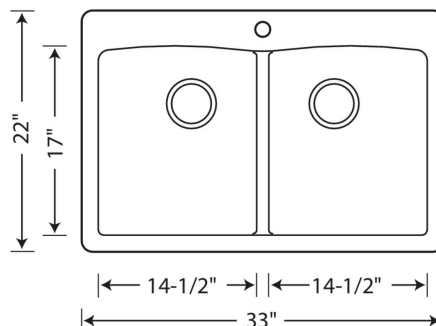

### Design and Planning Tips

- Min cabinet size: 36 in
- Bowl depth: 9 1/2 in ( 240.0 mm )

What is included:

Installation instructions, Sink template, Limited lifetime warranty, Drains NOT included., Undermount clips included.

Bowl Depths: 9-1/2" & 9-1/2"

Required outside cabinet: 33" (undermount), 36" (drop-in)

Cutout Size: 32-1/4" x 21-1/4"

Cutout Corner Radius: 5/8"

Additional hole drilling available. Please contact your Blanco sales representative for more information.