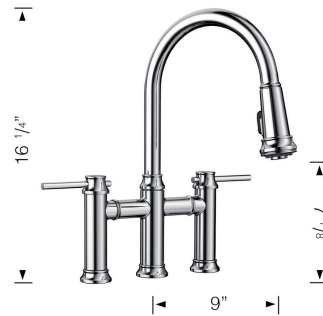

## EMPRESSA Bridge (1.5gpm) PVD

### Product Features

- Unique bridge design for a classic look
- Traditional style mixed with clean lines
- Perfect fit for modern farmhouse style
- New finishes including Polished Nickel and Oil Rubbed Bronze
- Pull-down dual spray
- 1.5gpm flow rate
- Limited lifetime warranty