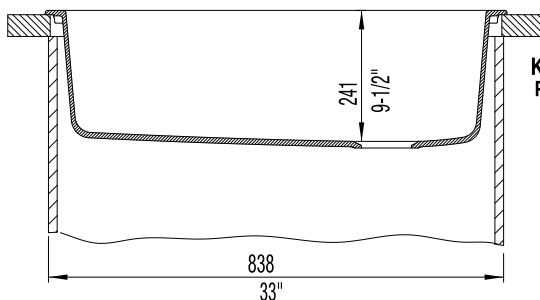

### NOMINAL DIMENSIONS

OVERALL	CUTOUT SIZE	BOWL DEPTH	DRAIN DIAMETER
33-1/2" x 22"	Refer to supplied template.	9-1/2"	3-1/2"

DXF cutout templates (Undermount and Drop-In versions) available on our website