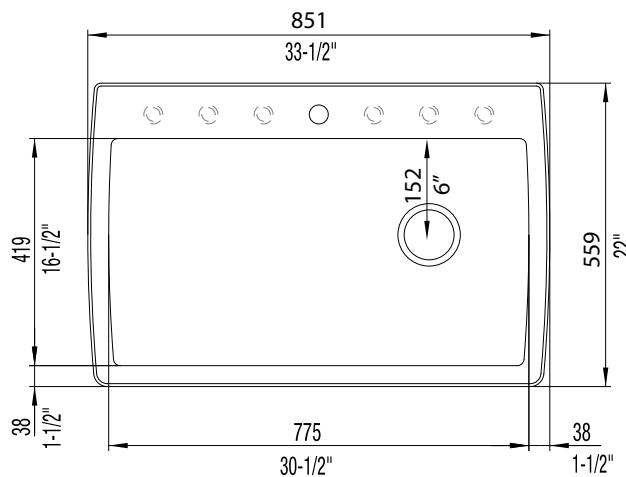

### NOMINAL DIMENSIONS

OVERALL	CUTOUT SIZE	BOWL DEPTH	DRAIN DIAMETER
33-1/2" x 22"	Refer to supplied template.	9-1/2"	3-1/2"

DXF cutout templates (Undermount and Drop-In versions) available on our website