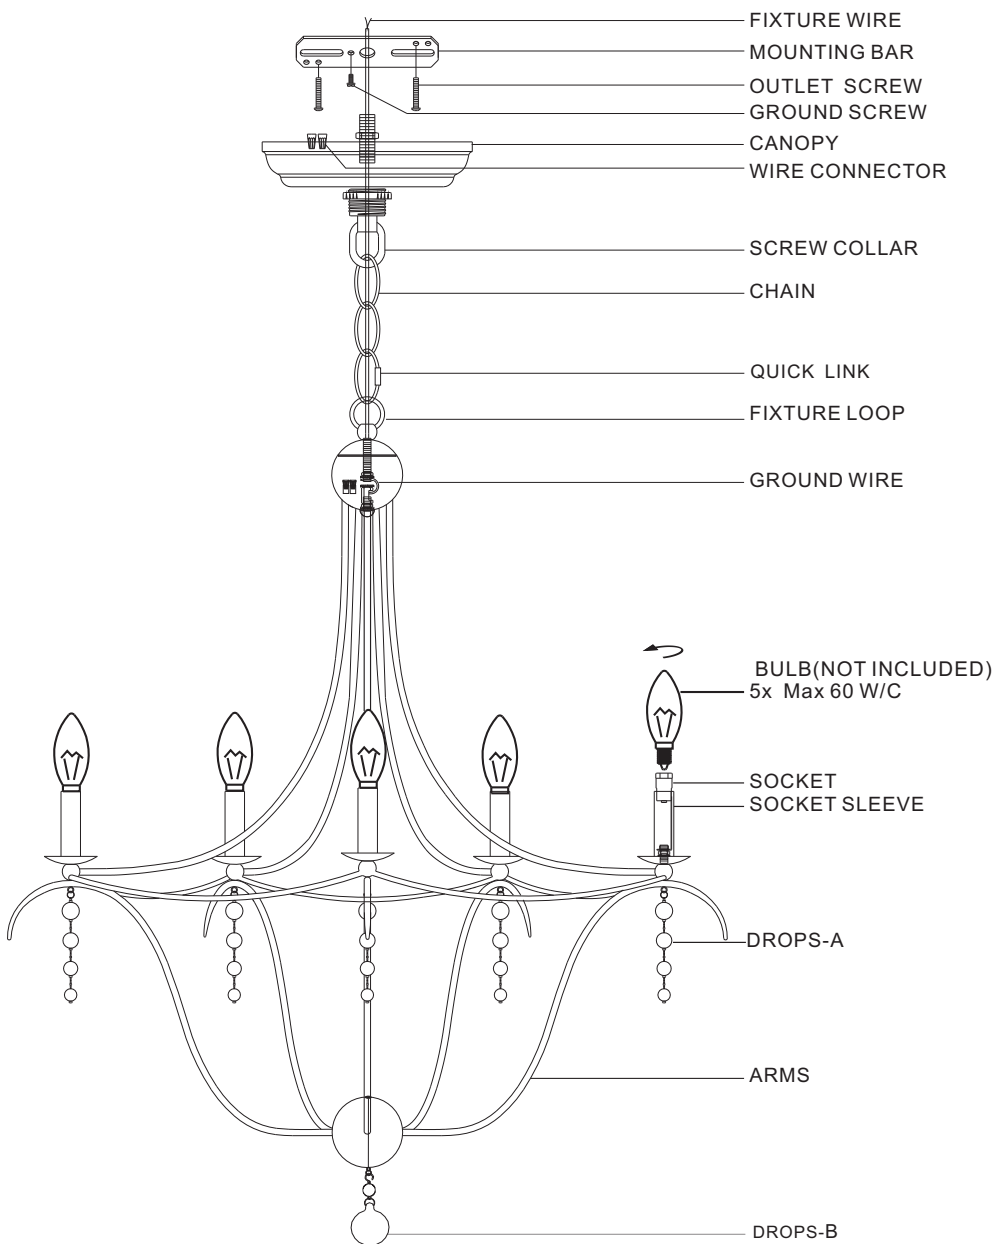

CRYST RAMA

1958

95 Cantiague Rock Road, Westbury NY 11590
 ph:516.931.9090 fax:516.931.1254
 info@crystorama.com • www.crystorama.com

MODEL#:435-SA ASSEMBLY AND DRESSING INSTRUCTIONS

WARNING:

Electrical Danger Turn Power off

All electrical components must be installed by a licensed electrician in accordance with the National Electric Code and the appropriate local electrical codes.

You will need 5- Cand, Bulb
 40 Watts Recommended
 60 Watts Max
 Bulb not included.

DROPS-A=  (20mm x1pcs +18mm x1pcs +16mm x1pcs+14mm x1pcs) X 5 Sets

DROPS-B=  (10mm round ball 1pcs + 40mm crystal ball) X 1 Sets