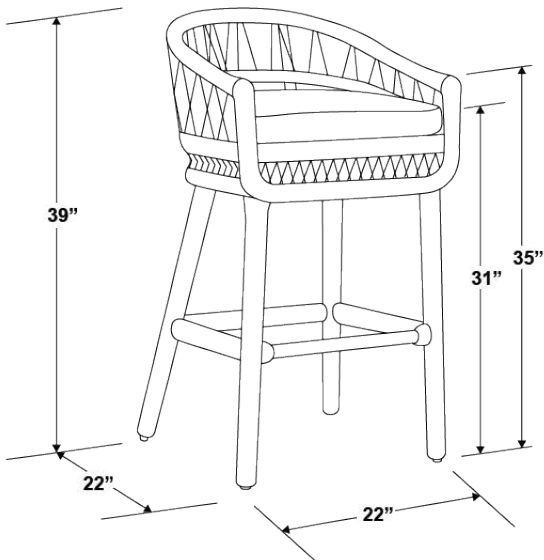

DANA BAR STOOL

SKU 4301-7B

SPECS

- | | |
|------------------|--|
| Width: 22" | • Fully welded powder-coated aluminum frame. |
| Depth: 22" | • Wrapped in weather-resistant, colorfast rope in Natural Linen. |
| Height: 39" | • Non-marking plastic glides. |
| Arm Height: 35" | • Commercial Quality Construction. |
| Seat Height: 31" | • Weather resistant, high-resiliency foam cushions. |
| Weight: 40 lbs | • Stocked in Premium Sunbrella fabric in Linen Canvas. |
| | • Custom Cushions available in approx. 4 weeks. |
| | • Standard 54" fabric COM yardage required: 1 yard. |