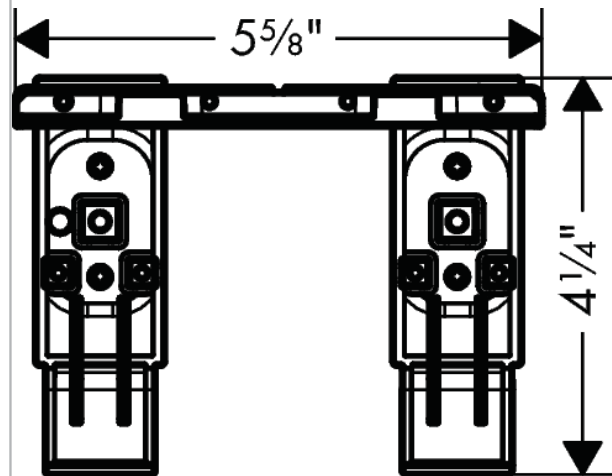

Scale drawing