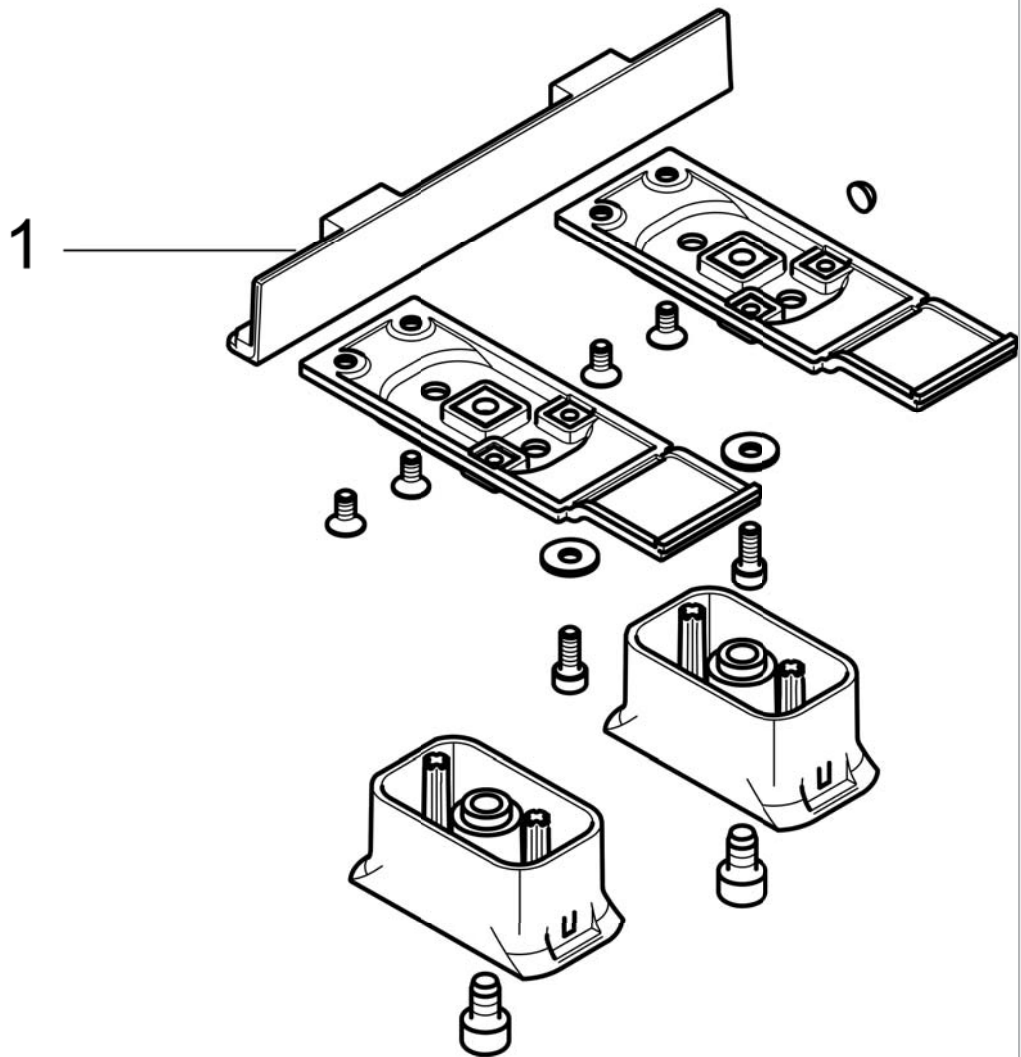

AXOR Universal Accessories
AXOR Universal Modular Adaptor Set
Finishes : brushed nickel Part no. : 42870820

Description

Features

- For installing an accessory on a rail, or for combining toilet paper holder with shelf or soap dish
- Fits with soap dish/shelf #42803000 or shelf 300mm #42838000 with roll holder #42836000

Item details

Compliance

Product image

Scale drawing

AXOR Universal Accessories
AXOR Universal Modular Adaptor Set
Finishes : brushed nickel Part no. : 42870820

Exploded drawing

Year of production: >02/16

AXOR Universal Accessories
AXOR Universal Modular Adaptor Set
 Finishes : **brushed nickel** Part no. : **42870820**

Spare parts list

Year of production: >02/16

| Pos. | Description | Part no. | Price | PU |
|------|----------------------------|----------|-------|----|
| 1 | cover | 92464000 | - | 1 |
| a | hexagon socket screw M6x10 | 92847000 | - | 1 |