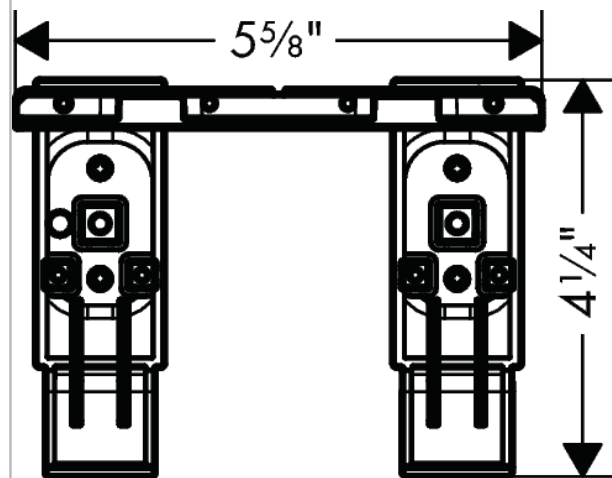

Scale drawing