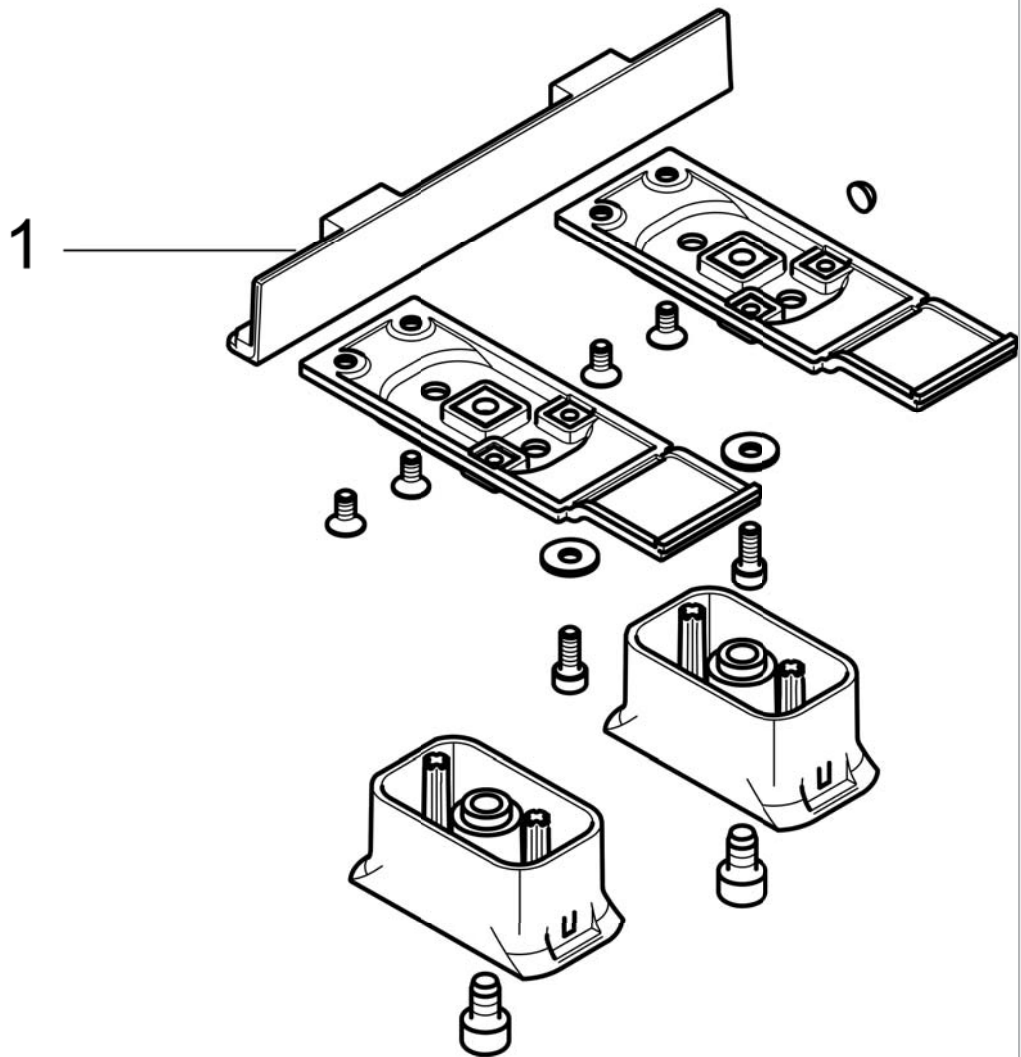

AXOR Universal Accessories
AXOR Universal Modular Adaptor Set
Finishes : chrome Part no. : 42870000

Exploded drawing

Year of production: >11/14