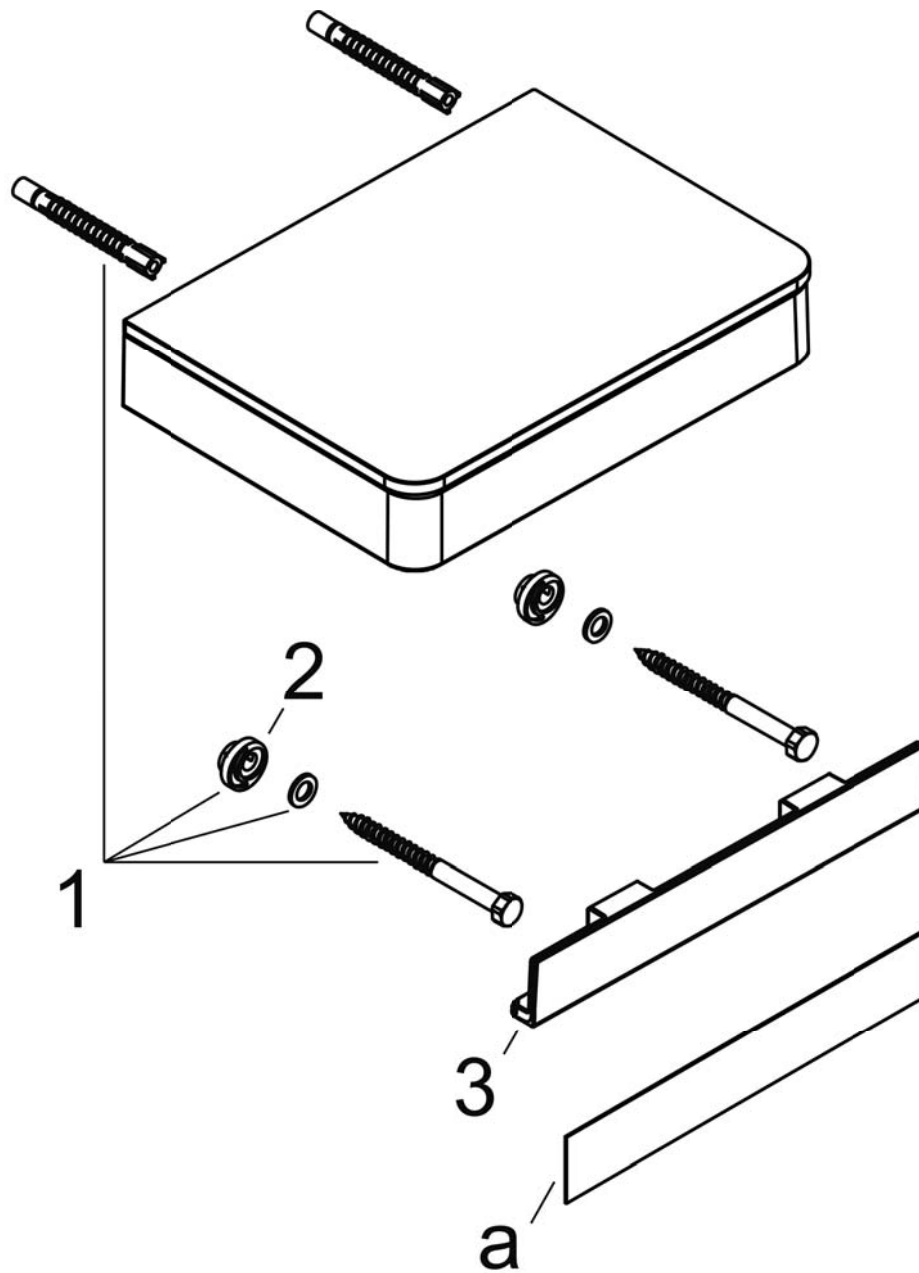

AXOR Universal Accessories
AXOR Universal Shelf, Short
 Finishes : **brushed nickel** Part no. : **42840820**

Description

Features

- Glass, Metal
- Wall-mounted
- Adaptor set #42870000 must be used when installing on a rail
- Mounting possible with toilet paper roll holder #42836000 (adaptor #42870000 necessary)
- Suitable for installation inside shower compartment

Item details

Compliance

Product image

Scale drawing

AXOR Universal Accessories
AXOR Universal Shelf, Short
Finishes : brushed nickel Part no. : 42840820

Exploded drawing

Year of production: >06/17

AXOR Universal Accessories
AXOR Universal Shelf, Short
Finishes : **brushed nickel** Part no. : **42840820**

Spare parts list

Year of production: >06/17

Pos.	Description	Part no.	Price	PU
1	mounting set	92841000	-	1
2	excentric socket	97604000	-	1
3	cover	92427820	-	1