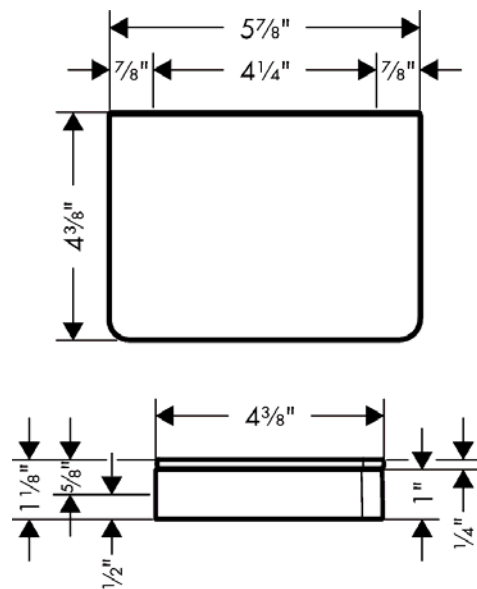

AXOR Universal Accessories
AXOR Universal Shelf, Short
 Finishes : **brushed nickel** Part no. : **42840820**

Description

Features

- Glass, Metal
- Wall-mounted
- Adaptor set #42870000 must be used when installing on a rail
- Mounting possible with toilet paper roll holder #42836000 (adaptor #42870000 necessary)
- Suitable for installation inside shower compartment

Item details

Compliance

Product image

Scale drawing

AXOR Universal Accessories
AXOR Universal Shelf, Short
Finishes : brushed nickel Part no. : 42840820

Exploded drawing

Year of production: >06/17

AXOR Universal Accessories
AXOR Universal Shelf, Short
Finishes : **brushed nickel** Part no. : **42840820**

Spare parts list

Year of production: >06/17

Pos.	Description	Part no.	Price	PU
1	mounting set	92841000	-	1
2	excentric socket	97604000	-	1
3	cover	92427820	-	1