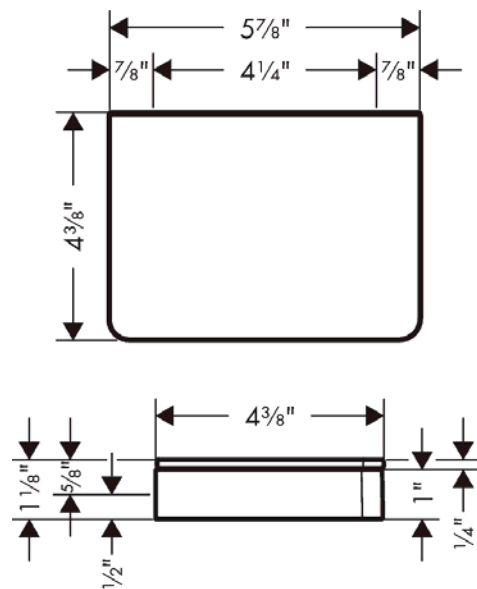

AXOR Universal Accessories
AXOR Universal Shelf, Short
 Finishes : **chrome** Part no. : **42840000**

Description

Features

- Glass, Metal
- Wall-mounted
- Adaptor set #42870000 must be used when installing on a rail
- Mounting possible with toilet paper roll holder #42836000 (adaptor #42870000 necessary)
- Suitable for installation inside shower compartment

Item details

Compliance

Product image

Scale drawing

AXOR Universal Accessories
AXOR Universal Shelf, Short
Finishes : chrome Part no. : 42840000

Exploded drawing

Year of production: >06/17

AXOR Universal Accessories
AXOR Universal Shelf, Short
Finishes : **chrome** Part no. : **42840000**

Spare parts list

Year of production: >06/17

Pos.	Description	Part no.	Price	PU
1	mounting set	92841000	-	1
2	excentric socket	97604000	-	1
3	cover	92427000	-	1