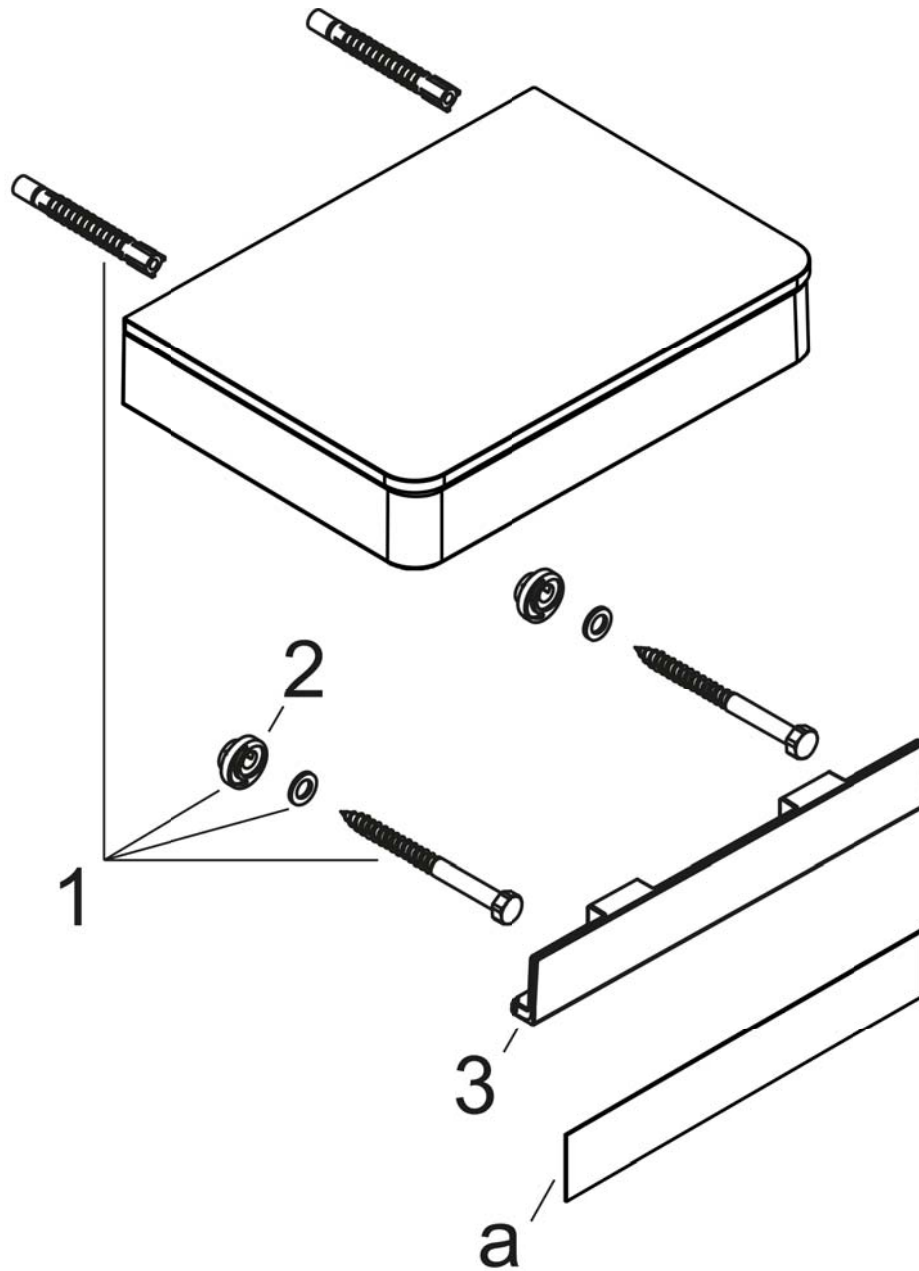

AXOR Universal Accessories
AXOR Universal Shelf, Short
 Finishes : **chrome** Part no. : **42840000**

Description

Features

- Glass, Metal
- Wall-mounted
- Adaptor set #42870000 must be used when installing on a rail
- Mounting possible with toilet paper roll holder #42836000 (adaptor #42870000 necessary)
- Suitable for installation inside shower compartment

Item details

Compliance

Product image

Scale drawing

AXOR Universal Accessories
AXOR Universal Shelf, Short
Finishes : chrome Part no. : 42840000

Exploded drawing

Year of production: >06/17

AXOR Universal Accessories
AXOR Universal Shelf, Short
Finishes : **chrome** Part no. : **42840000**

Spare parts list

Year of production: >06/17

Pos.	Description	Part no.	Price	PU
1	mounting set	92841000	-	1
2	excentric socket	97604000	-	1
3	cover	92427000	-	1