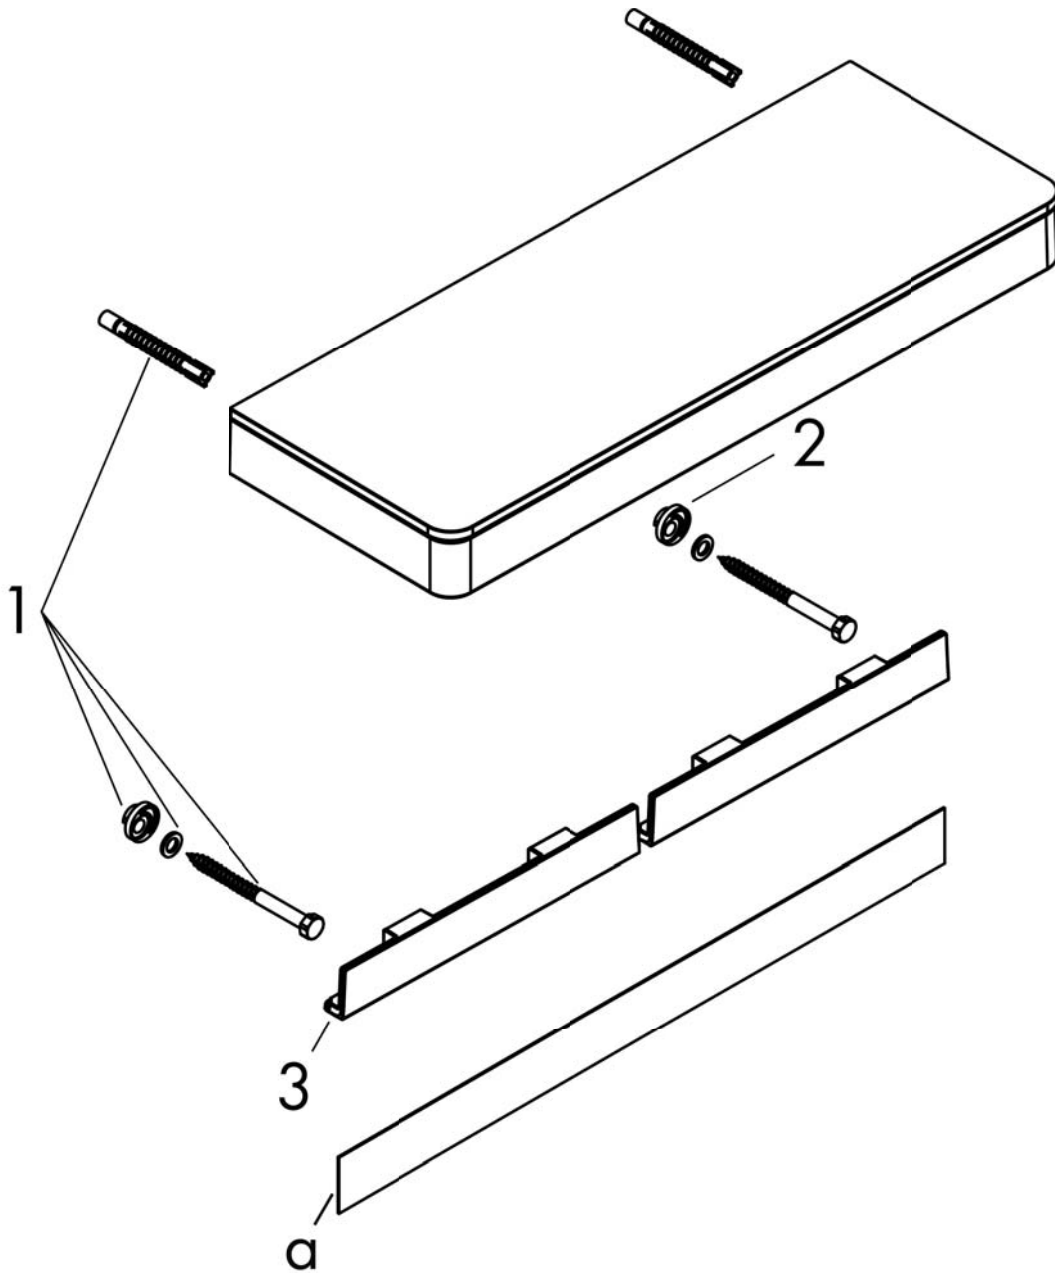

AXOR Universal Accessories
AXOR Universal Shelf
 Finishes : **brushed nickel** Part no. : **42838820**

Description

Features

- Glass, Metal
- Wall-mounted
- For rail mounting, requires 2x # 42870XXX (for asymmetric installation, only one set is needed)
- Mounting possible with toilet paper roll holder #42836000 (adaptor #42870000 necessary)
- Suitable for installation inside shower compartment

Item details

Design awards

reddot award 2015
winner

Focus Open 2015
Silver

Compliance

Product image

Scale drawing

AXOR Universal Accessories
AXOR Universal Shelf
Finishes : brushed nickel Part no. : 42838820

Exploded drawing

Year of production: >02/16

AXOR Universal Accessories
AXOR Universal Shelf
 Finishes : **brushed nickel** Part no. : **42838820**

Spare parts list

Year of production: >02/16

Pos.	Description	Part no.	Price	PU
1	mounting set	92841000	-	1
2	excentric socket	97604000	-	1
3	cover	92427820	-	1
a	cover	42891820	-	1
b	set of adapters	42870820	-	1
c	mounting kit for two-sided glass montage	42841000	-	1