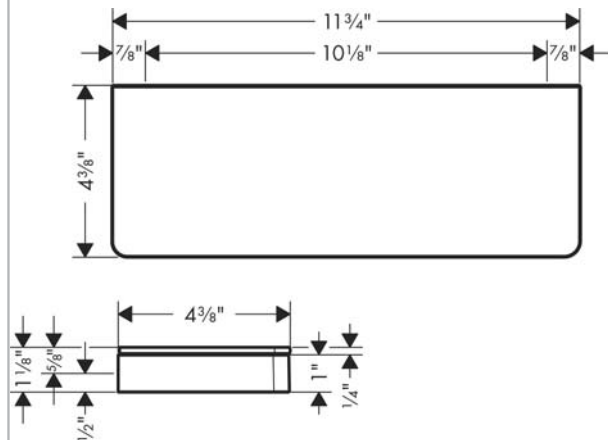

AXOR Universal Accessories
AXOR Universal Shelf
 Finishes : **brushed nickel** Part no. : **42838820**

Description

Features

- Glass, Metal
- Wall-mounted
- For rail mounting, requires 2x # 42870XXX (for asymmetric installation, only one set is needed)
- Mounting possible with toilet paper roll holder #42836000 (adaptor #42870000 necessary)
- Suitable for installation inside shower compartment

Item details

Design awards

reddot award 2015
winner

Focus Open 2015
Silver

Compliance

Product image

Scale drawing

AXOR Universal Accessories
AXOR Universal Shelf
Finishes : brushed nickel Part no. : 42838820

Exploded drawing

Year of production: >02/16

AXOR Universal Accessories
AXOR Universal Shelf
 Finishes : **brushed nickel** Part no. : **42838820**

Spare parts list

Year of production: >02/16

Pos.	Description	Part no.	Price	PU
1	mounting set	92841000	-	1
2	excentric socket	97604000	-	1
3	cover	92427820	-	1
a	cover	42891820	-	1
b	set of adapters	42870820	-	1
c	mounting kit for two-sided glass montage	42841000	-	1