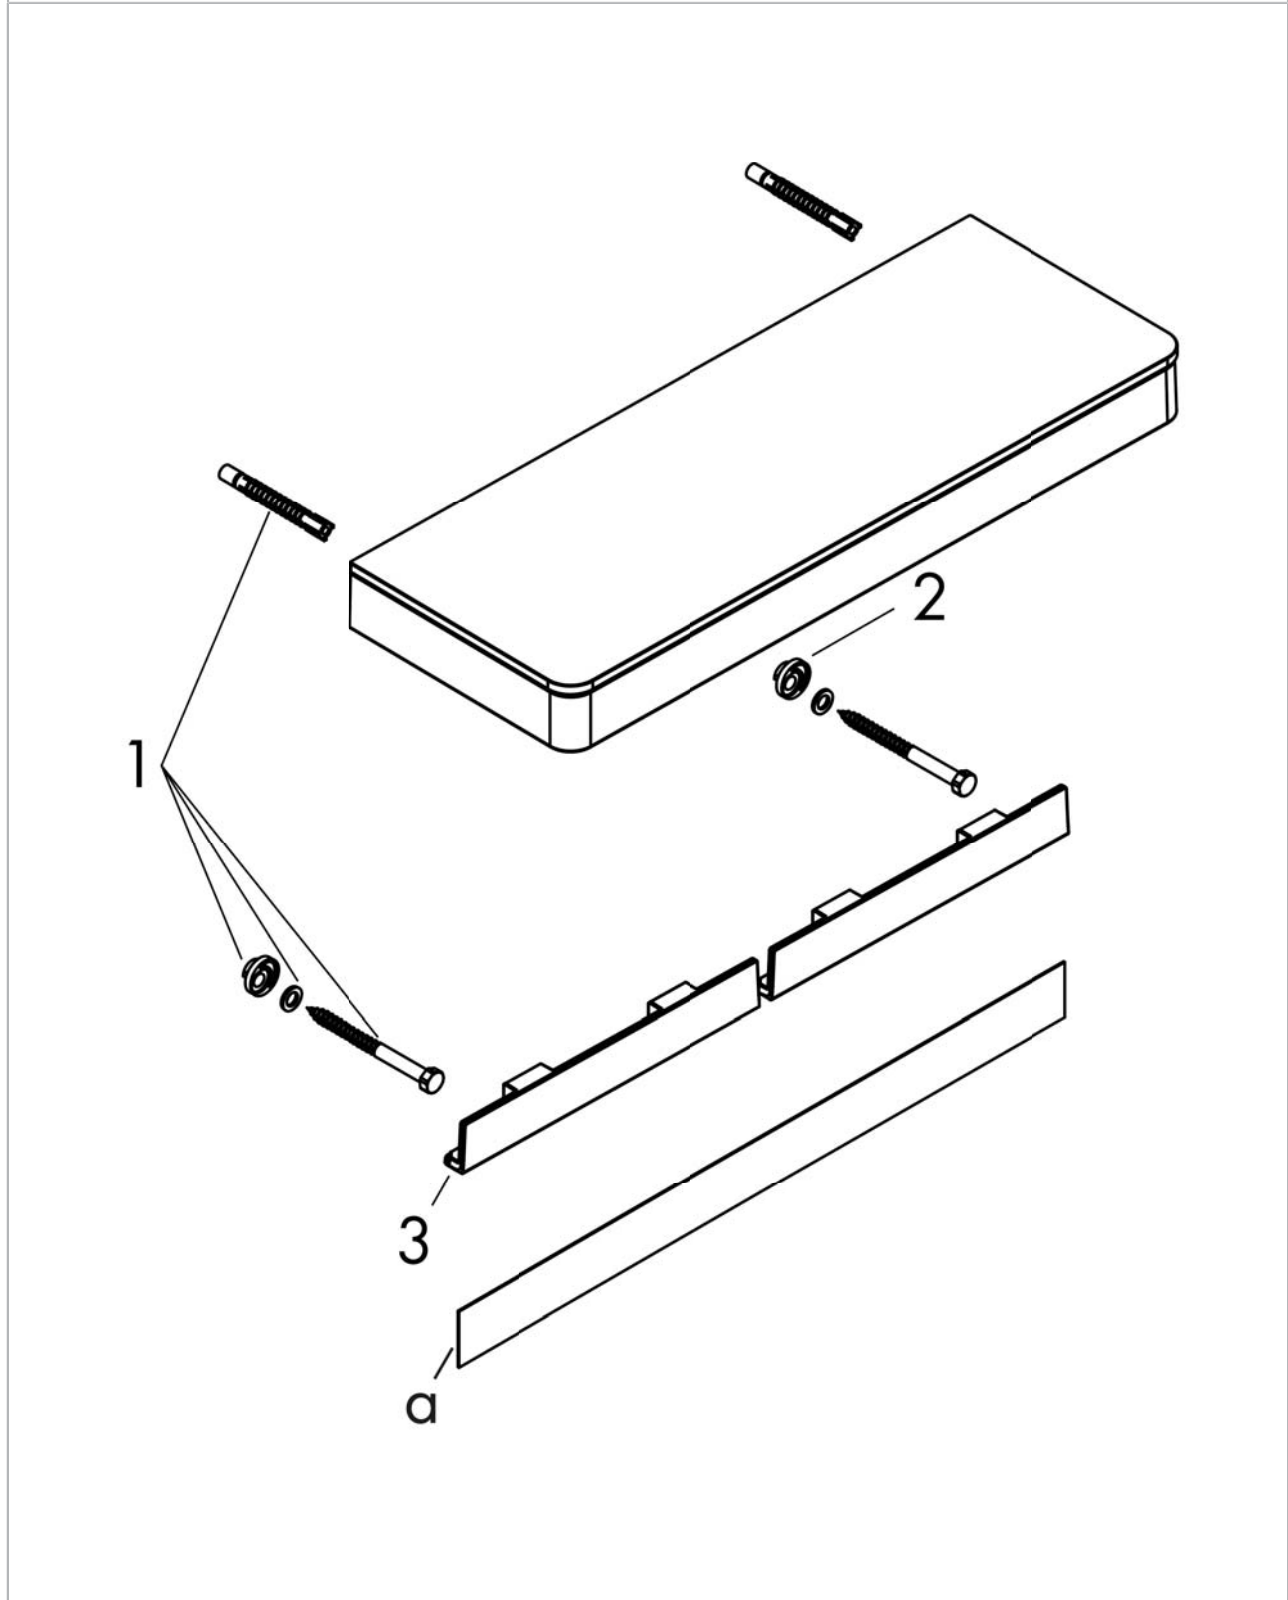

AXOR Universal Accessories
AXOR Universal Shelf
Finishes : chrome Part no. : 42838000

Exploded drawing

Year of production: >11/14