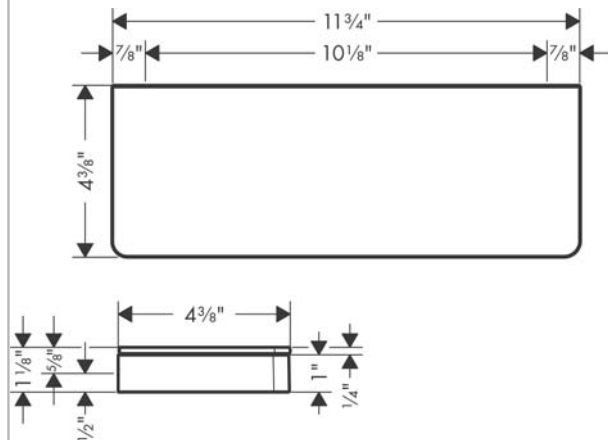

Scale drawing