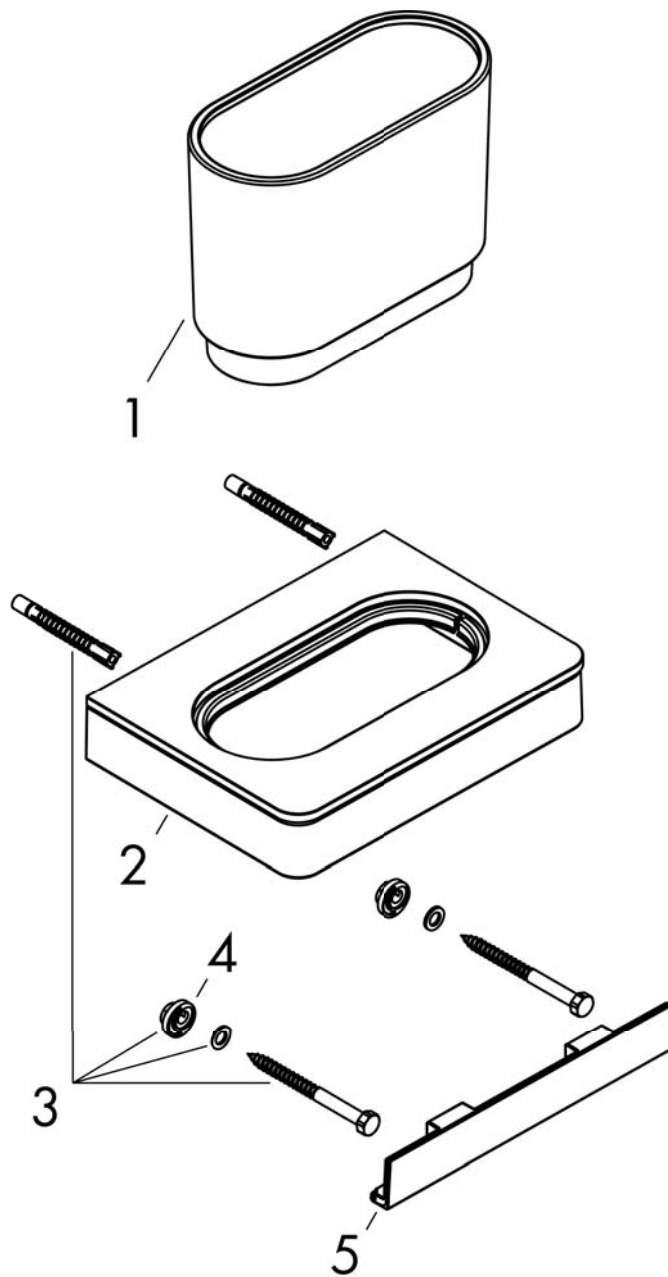

AXOR Universal Accessories
AXOR Universal Tumbler
 Finishes : **chrome** Part no. : **42834000**

Description

Features

- Glass, Metal
- Wall-mounted
- Adaptor set #42870000 must be used when installing on a rail

Item details

Design awards

reddot award 2015
winner

Focus Open 2015
Silver

Compliance

Product image

Scale drawing

AXOR Universal Accessories
AXOR Universal Tumbler
Finishes : **chrome** Part no. : **42834000**

Exploded drawing

Year of production: >11/14

AXOR Universal Accessories
AXOR Universal Tumbler
 Finishes : **chrome** Part no. : **42834000**

Spare parts list

Year of production: >11/14

Pos.	Description	Part no.	Price	PU
1	tumbler on its own	92436000	-	1
2	support element	92458000	-	1
3	mounting set	92841000	-	1
4	excentric socket	97604000	-	1
5	cover	92427000	-	1
a	set of adapters	42870000	-	1