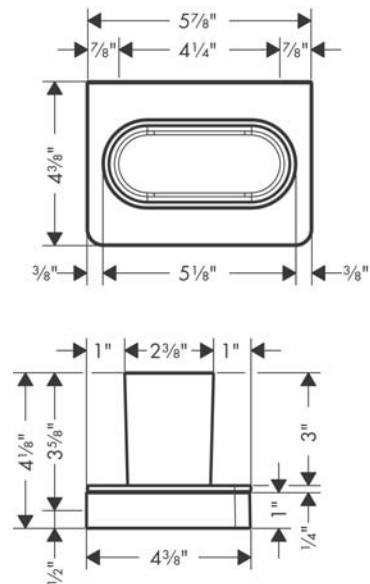

AXOR Universal Accessories
AXOR Universal Tumbler
 Finishes : **chrome** Part no. : **42834000**

Description

Features

- Glass, Metal
- Wall-mounted
- Adaptor set #42870000 must be used when installing on a rail

Item details

Design awards

reddot award 2015
winner

Focus Open 2015
Silver

Compliance

Product image

Scale drawing

AXOR Universal Accessories
AXOR Universal Tumbler
Finishes : **chrome** Part no. : **42834000**

Exploded drawing

Year of production: >11/14

AXOR Universal Accessories
AXOR Universal Tumbler
 Finishes : **chrome** Part no. : **42834000**

Spare parts list

Year of production: >11/14

Pos.	Description	Part no.	Price	PU
1	tumbler on its own	92436000	-	1
2	support element	92458000	-	1
3	mounting set	92841000	-	1
4	excentric socket	97604000	-	1
5	cover	92427000	-	1
a	set of adapters	42870000	-	1