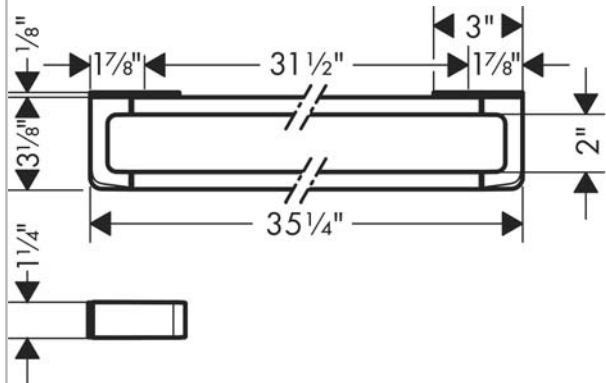

AXOR Universal Accessories
AXOR Universal Towel Bar/Rail, Long
Finishes : brushed nickel Part no. : 42833820

Description

Features

- Serves as a towel bar and rail for additional accessories (requires # 42870XXX Modular Adaptor Set)
- Metal
- Wall-mounted

Item details

Design awards

Compliance

Product image

Scale drawing