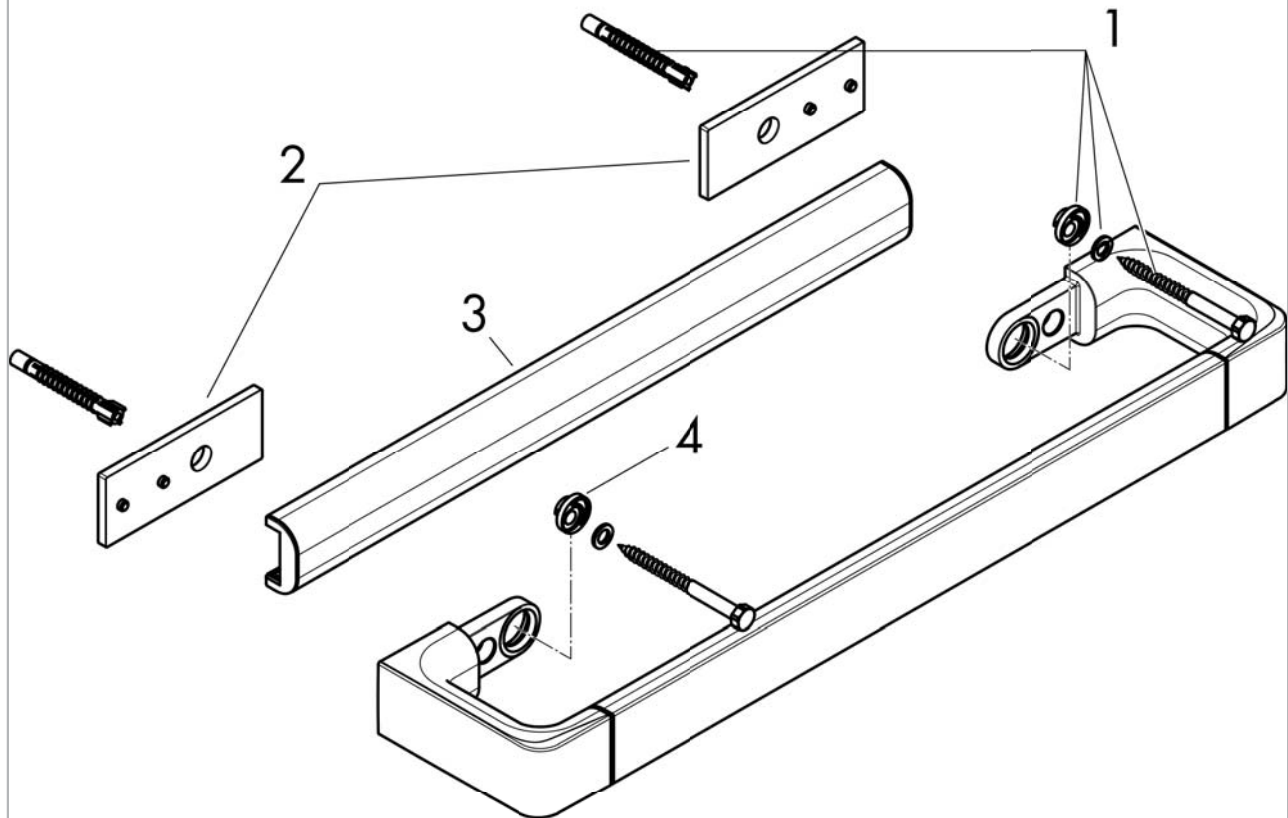

## Product image

## Scale drawing

AXOR Universal Accessories  
AXOR Universal Towel Bar/Rail, Long  
Finishes : brushed nickel Part no. : 42833820

## Exploded drawing

Year of production: >02/16

**AXOR Universal Accessories**  
**AXOR Universal Towel Bar/Rail, Long**  
 Finishes : **brushed nickel**    Part no. : **42833820**