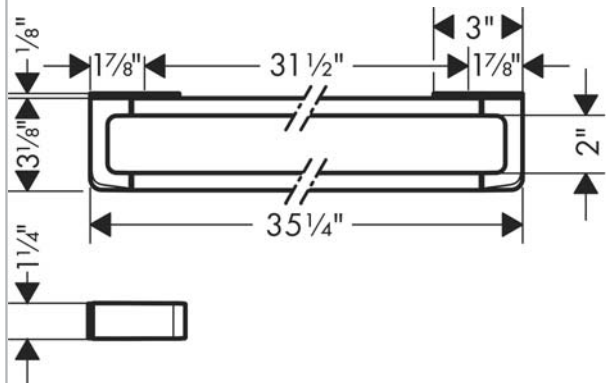

Scale drawing