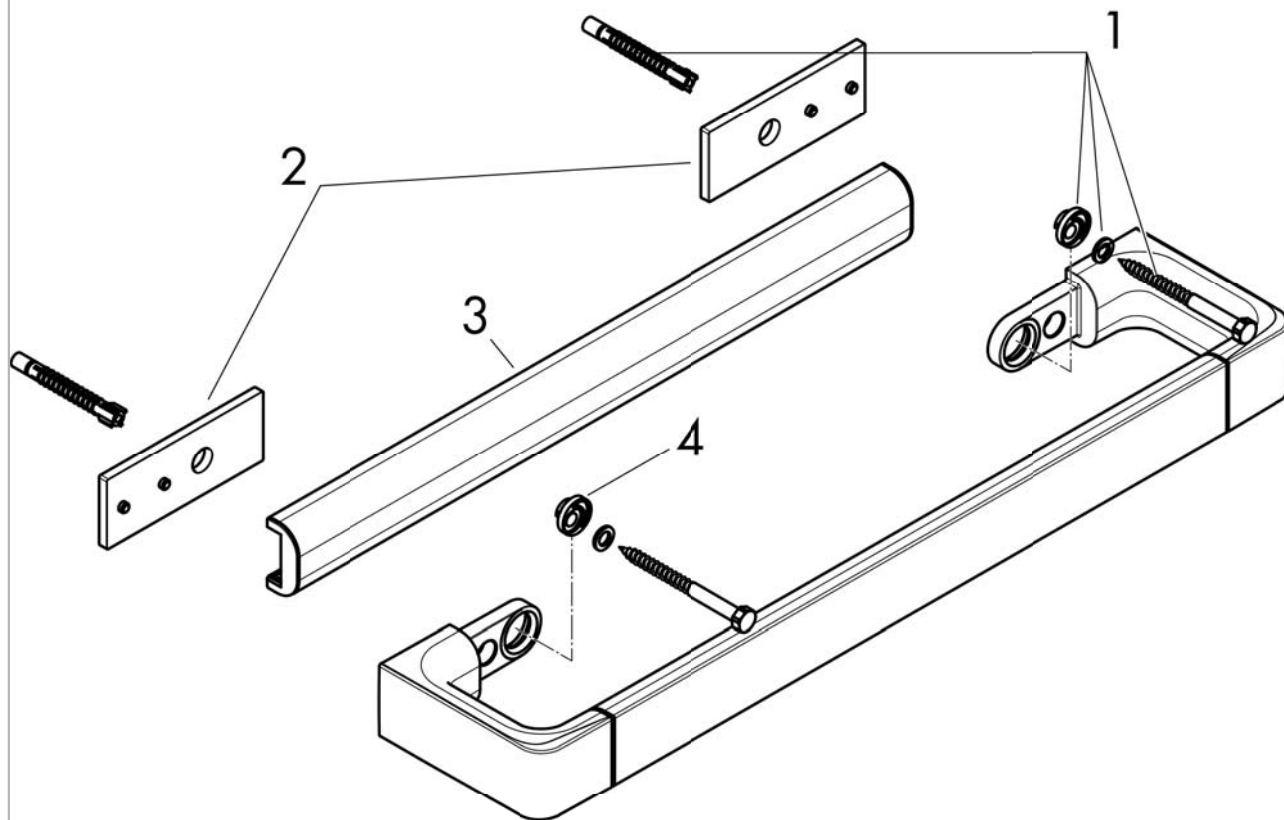

## Product image

## Scale drawing

AXOR Universal Accessories  
AXOR Universal Towel Bar/Rail, Long  
Finishes : chrome Part no. : 42833000

## Exploded drawing

Year of production: >11/14

**AXOR Universal Accessories**  
**AXOR Universal Towel Bar/Rail, Long**  
 Finishes : **chrome** Part no. : **42833000**