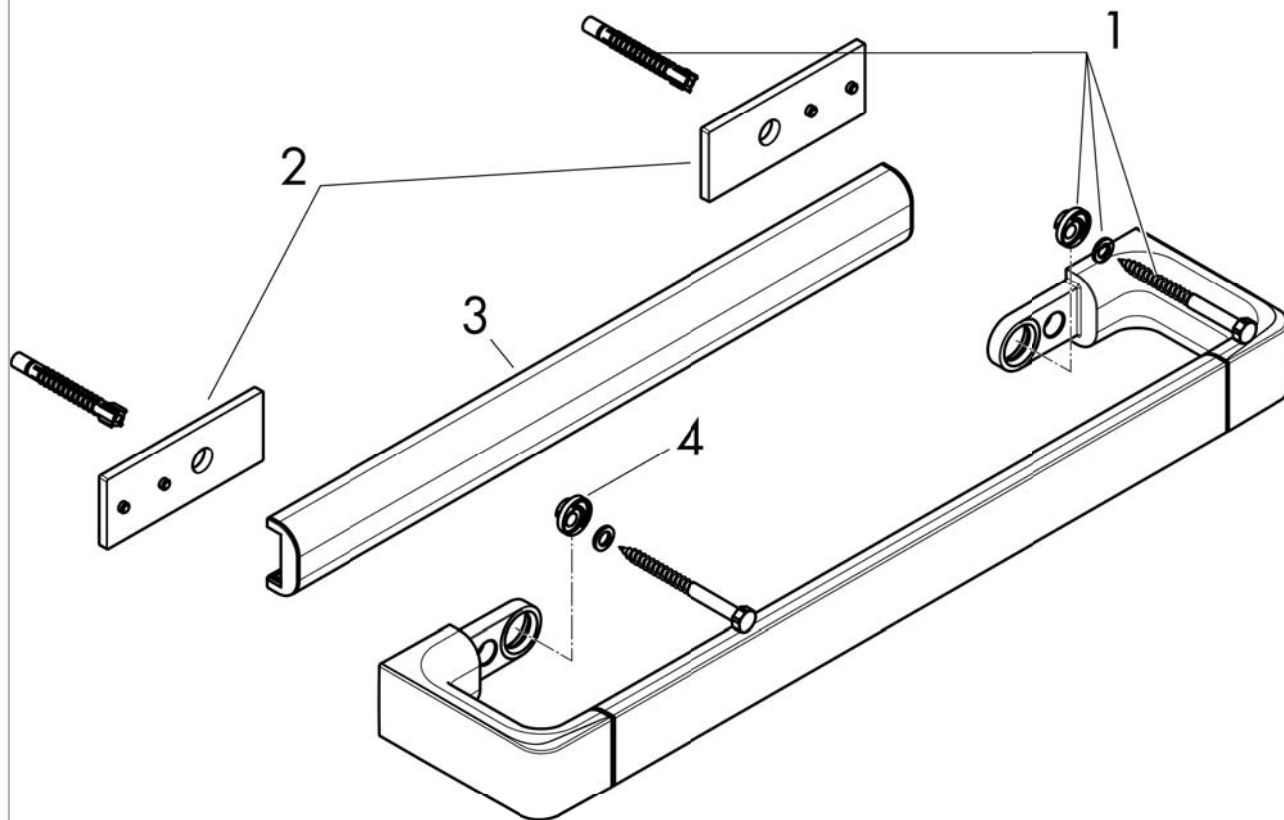

## Product image

## Scale drawing

AXOR Universal Accessories  
AXOR Universal Towel Bar/Rail, Medium  
Finishes : chrome Part no. : 42832000

## Exploded drawing

Year of production: >11/14

**AXOR Universal Accessories**  
**AXOR Universal Towel Bar/Rail, Medium**  
 Finishes : **chrome**    Part no. : **42832000**