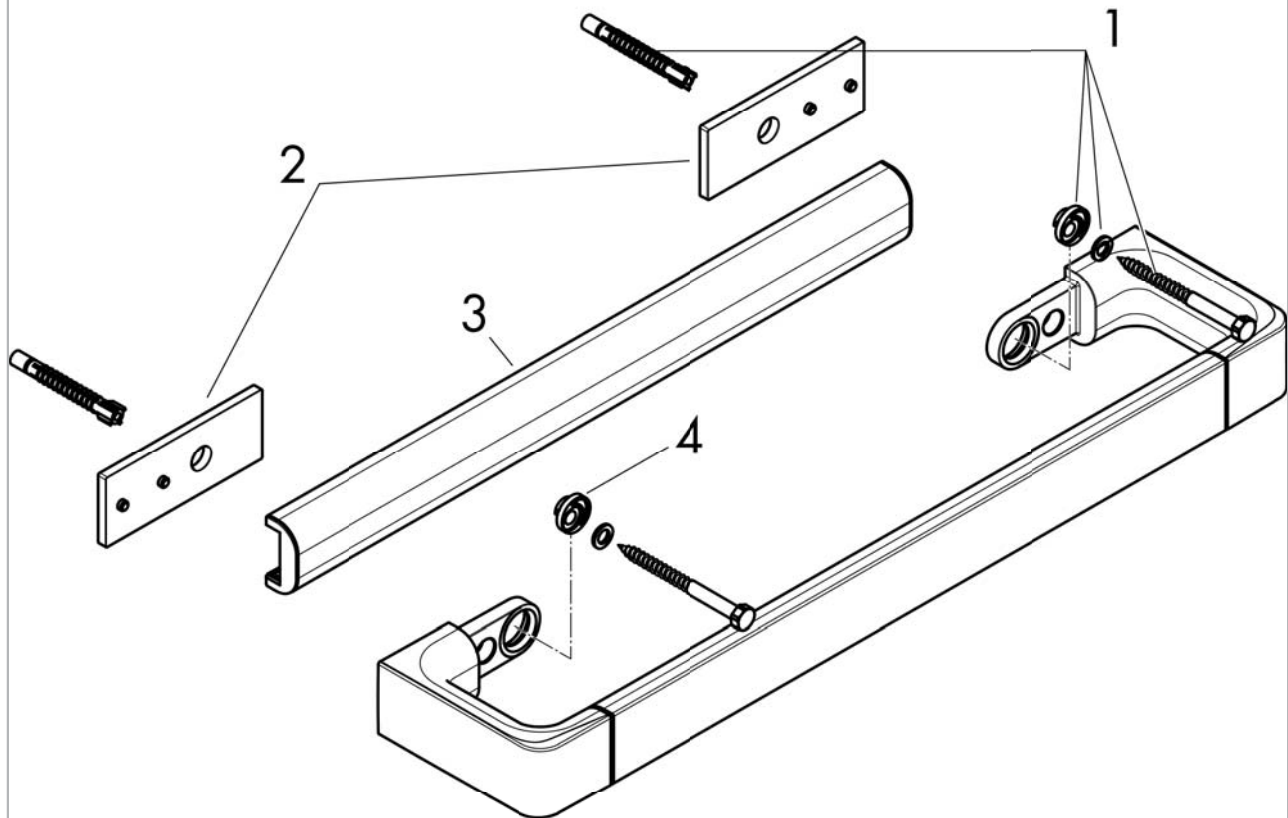

## Product image

## Scale drawing

AXOR Universal Accessories  
AXOR Universal Towel Bar/Rail, Short  
Finishes : chrome Part no. : 42830000

## Exploded drawing

Year of production: >11/14

**AXOR Universal Accessories**  
**AXOR Universal Towel Bar/Rail, Short**  
 Finishes : **chrome**    Part no. : **42830000**