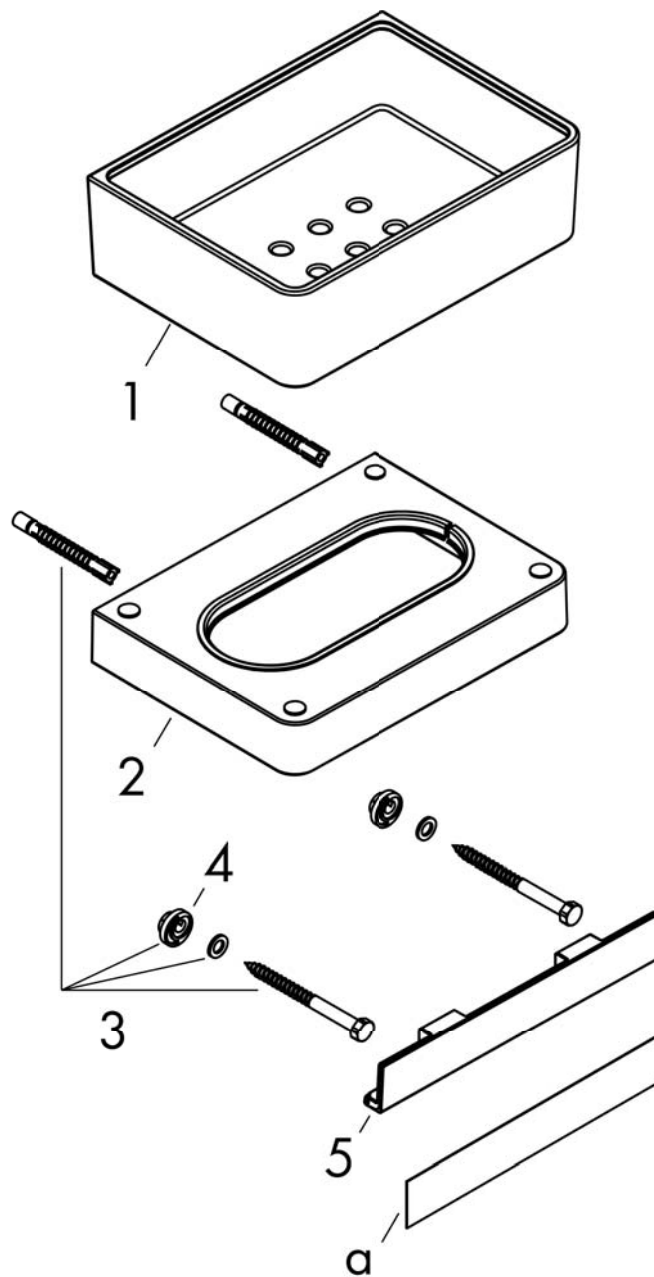

## Product image

## Scale drawing

AXOR Universal Accessories  
AXOR Universal Shower Basket  
Finishes : brushed nickel Part no. : 42802820

## Exploded drawing

Year of production: >02/16

**AXOR Universal Accessories**  
**AXOR Universal Shower Basket**  
 Finishes : **brushed nickel**    Part no. : **42802820**

## Spare parts list

Year of production: >02/16

Pos.	Description	Part no.	Price	PU
1	soap dish	92423000	-	1
2	support element	92424820	-	1
3	mounting set	92841000	-	1
4	excentric socket	97604000	-	1
5	cover	92427820	-	1
a	cover	42890820	-	1
b	set of adapters	42870000	-	1
d	mounting kit for two-sided glass montage	42841000	-	1