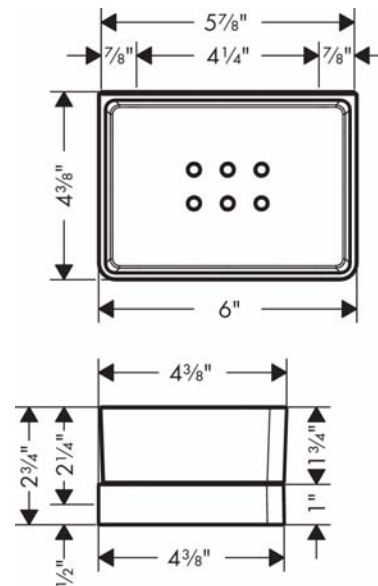

Scale drawing