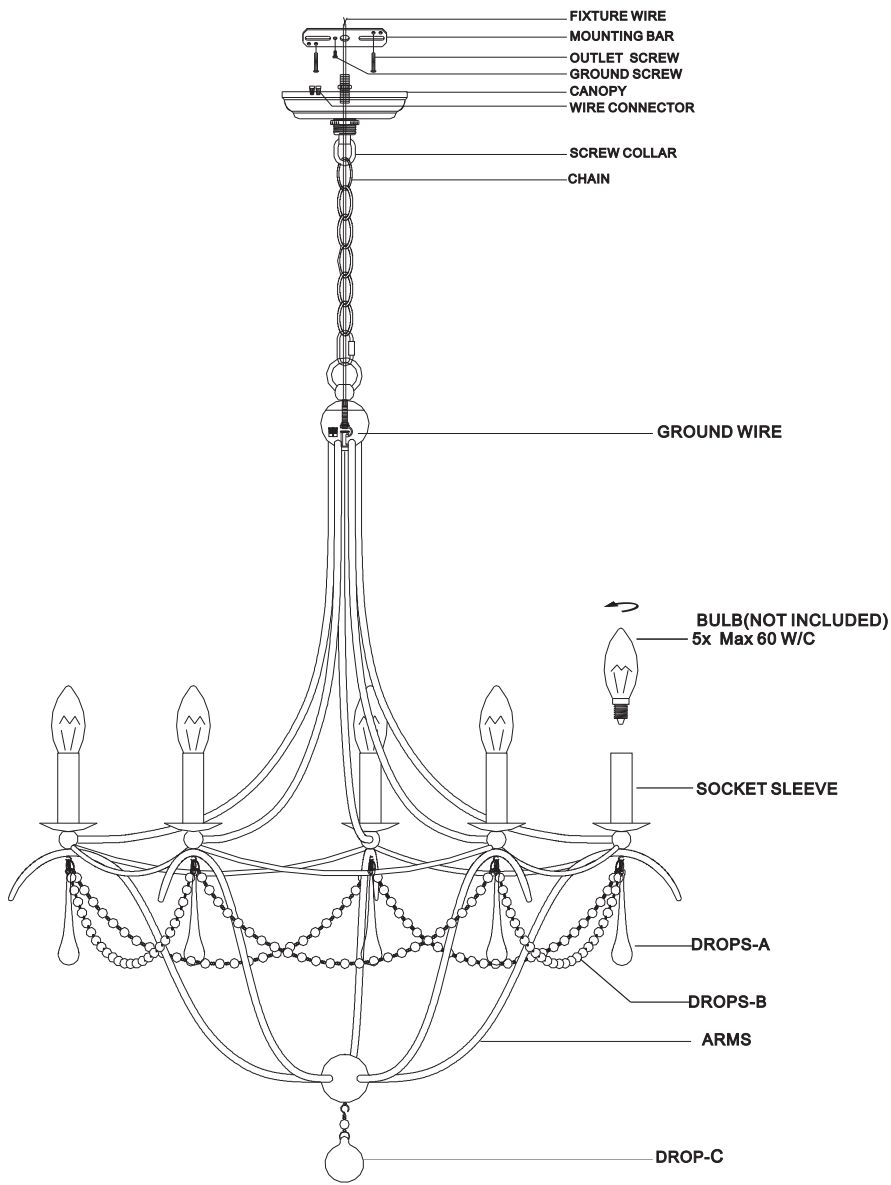

## MODEL#:425-SA ASSEMBLY AND DRESSING INSTRUCTIONS

**WARNING:**

Electrical Danger      Turn Power off

All electrical components must be installed by a licensed electrician in accordance with the National Electric Code and the appropriate local electrical codes.

You will need 5- Cand, Bulb  
 40 Watts Recommended  
 60 Watts Max  
 Bulb not included.

- DROPS-A= (18mm\*100mm x1pcs) X 5 Sets
- DROPS-B= (Dia:10mm round ball x23pcs) X 5Sets
- DROP-C= 10mm round ball 1pcs + 1 1/2" crystal ball X 1 Set