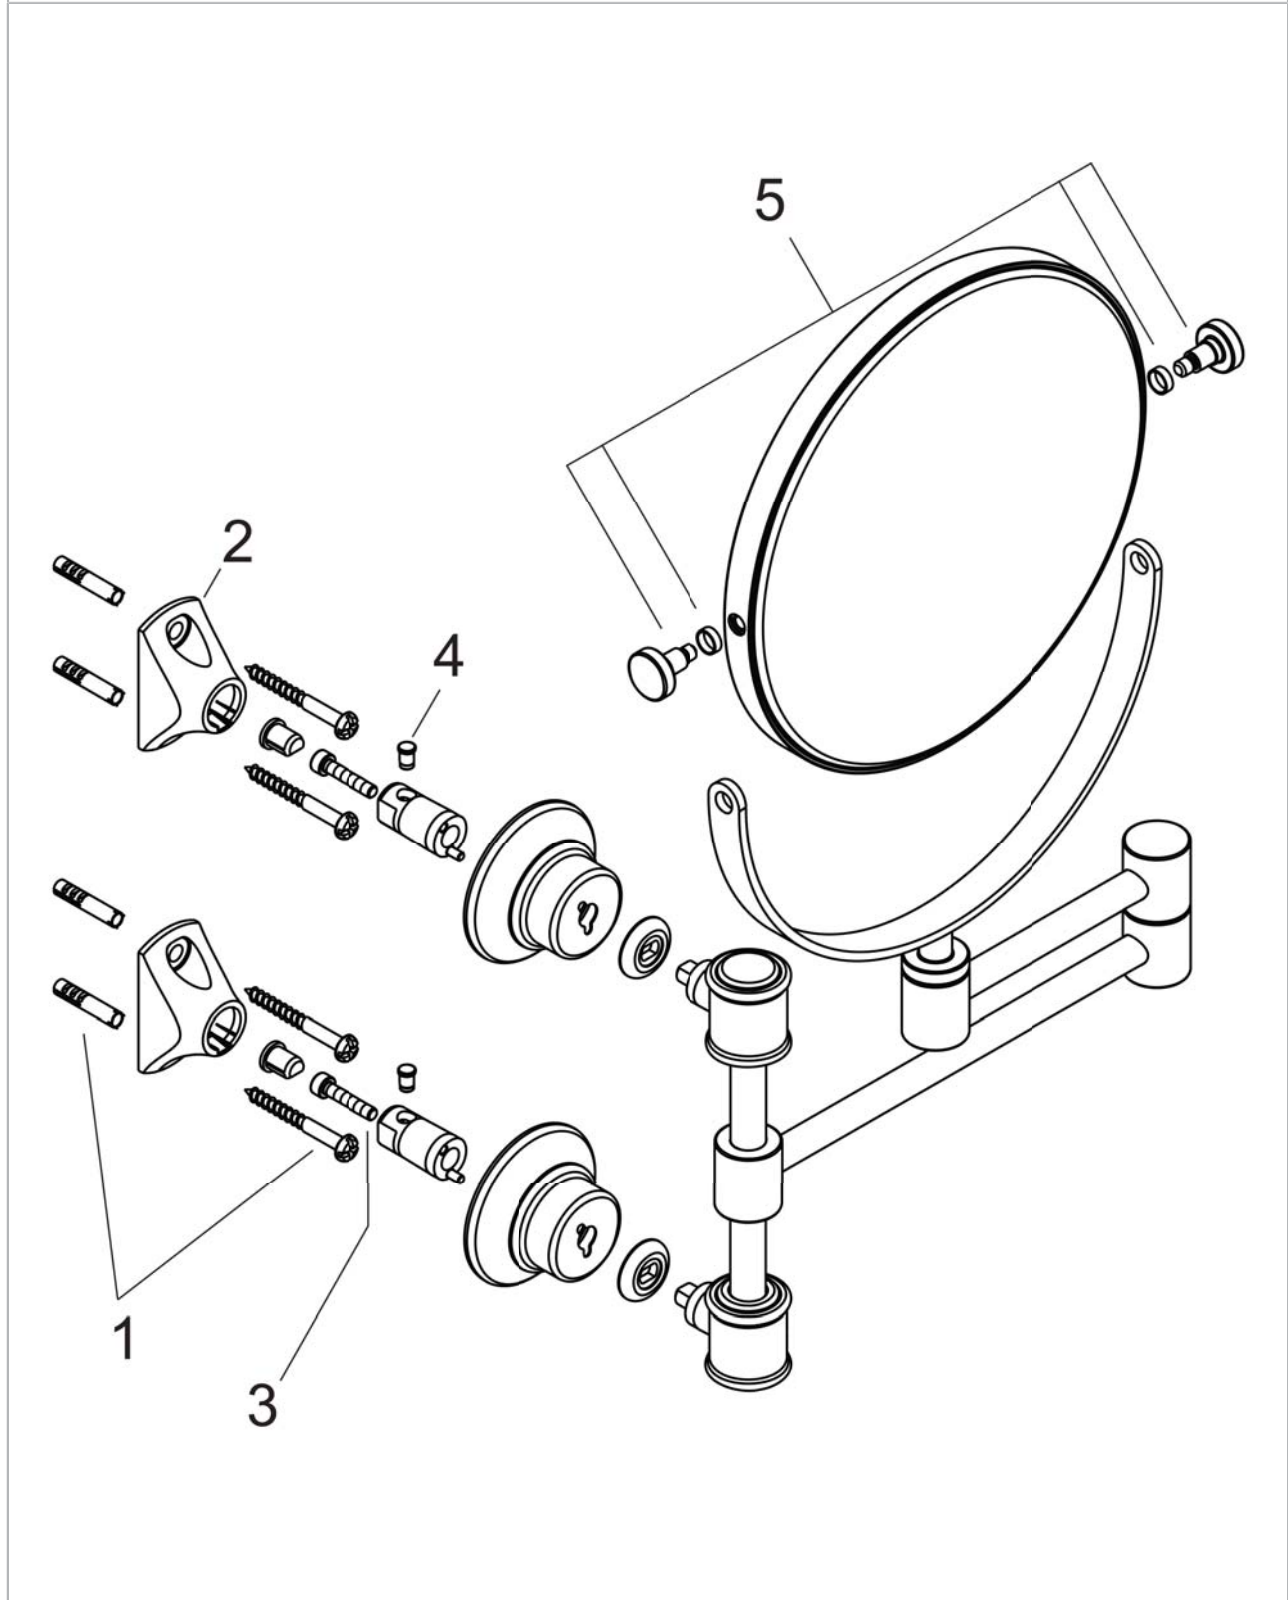

AXOR Montreux
AXOR Montreux Pull-Out Shaving Mirror
Finishes : polished nickel Part no. : 42090830

Description

Features

- Metal
- Wall-mounted
- Arms swivel independently

Item details

Compliance

Product image

Scale drawing

AXOR Montreux
AXOR Montreux Pull-Out Shaving Mirror
Finishes : polished nickel Part no. : 42090830

Exploded drawing

Year of production: 04/06 - 12/12

AXOR Montreux
AXOR Montreux Pull-Out Shaving Mirror
 Finishes : polished nickel Part no. : 42090830

Spare parts list

Year of production: 04/06 - 12/12

Pos.	Description	Part no.	Price	PU
1	mounting set	40915000	-	1
2	support element	96341000	-	1
3	hexagon socket screw M4x10	97661000	-	1
4	pin	97546000	-	1
5	mirror	98729830	-	1