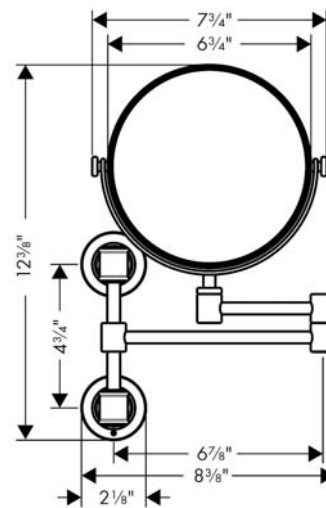

AXOR Montreux
AXOR Montreux Pull-Out Shaving Mirror
Finishes : polished nickel Part no. : 42090830

Description

Features

- Metal
- Wall-mounted
- Arms swivel independently

Item details

Compliance

Product image

Scale drawing

AXOR Montreux
AXOR Montreux Pull-Out Shaving Mirror
Finishes : polished nickel Part no. : 42090830

Exploded drawing

Year of production: 04/06 - 12/12

AXOR Montreux
AXOR Montreux Pull-Out Shaving Mirror
 Finishes : polished nickel Part no. : 42090830

Spare parts list

Year of production: 04/06 - 12/12

Pos.	Description	Part no.	Price	PU
1	mounting set	40915000	-	1
2	support element	96341000	-	1
3	hexagon socket screw M4x10	97661000	-	1
4	pin	97546000	-	1
5	mirror	98729830	-	1