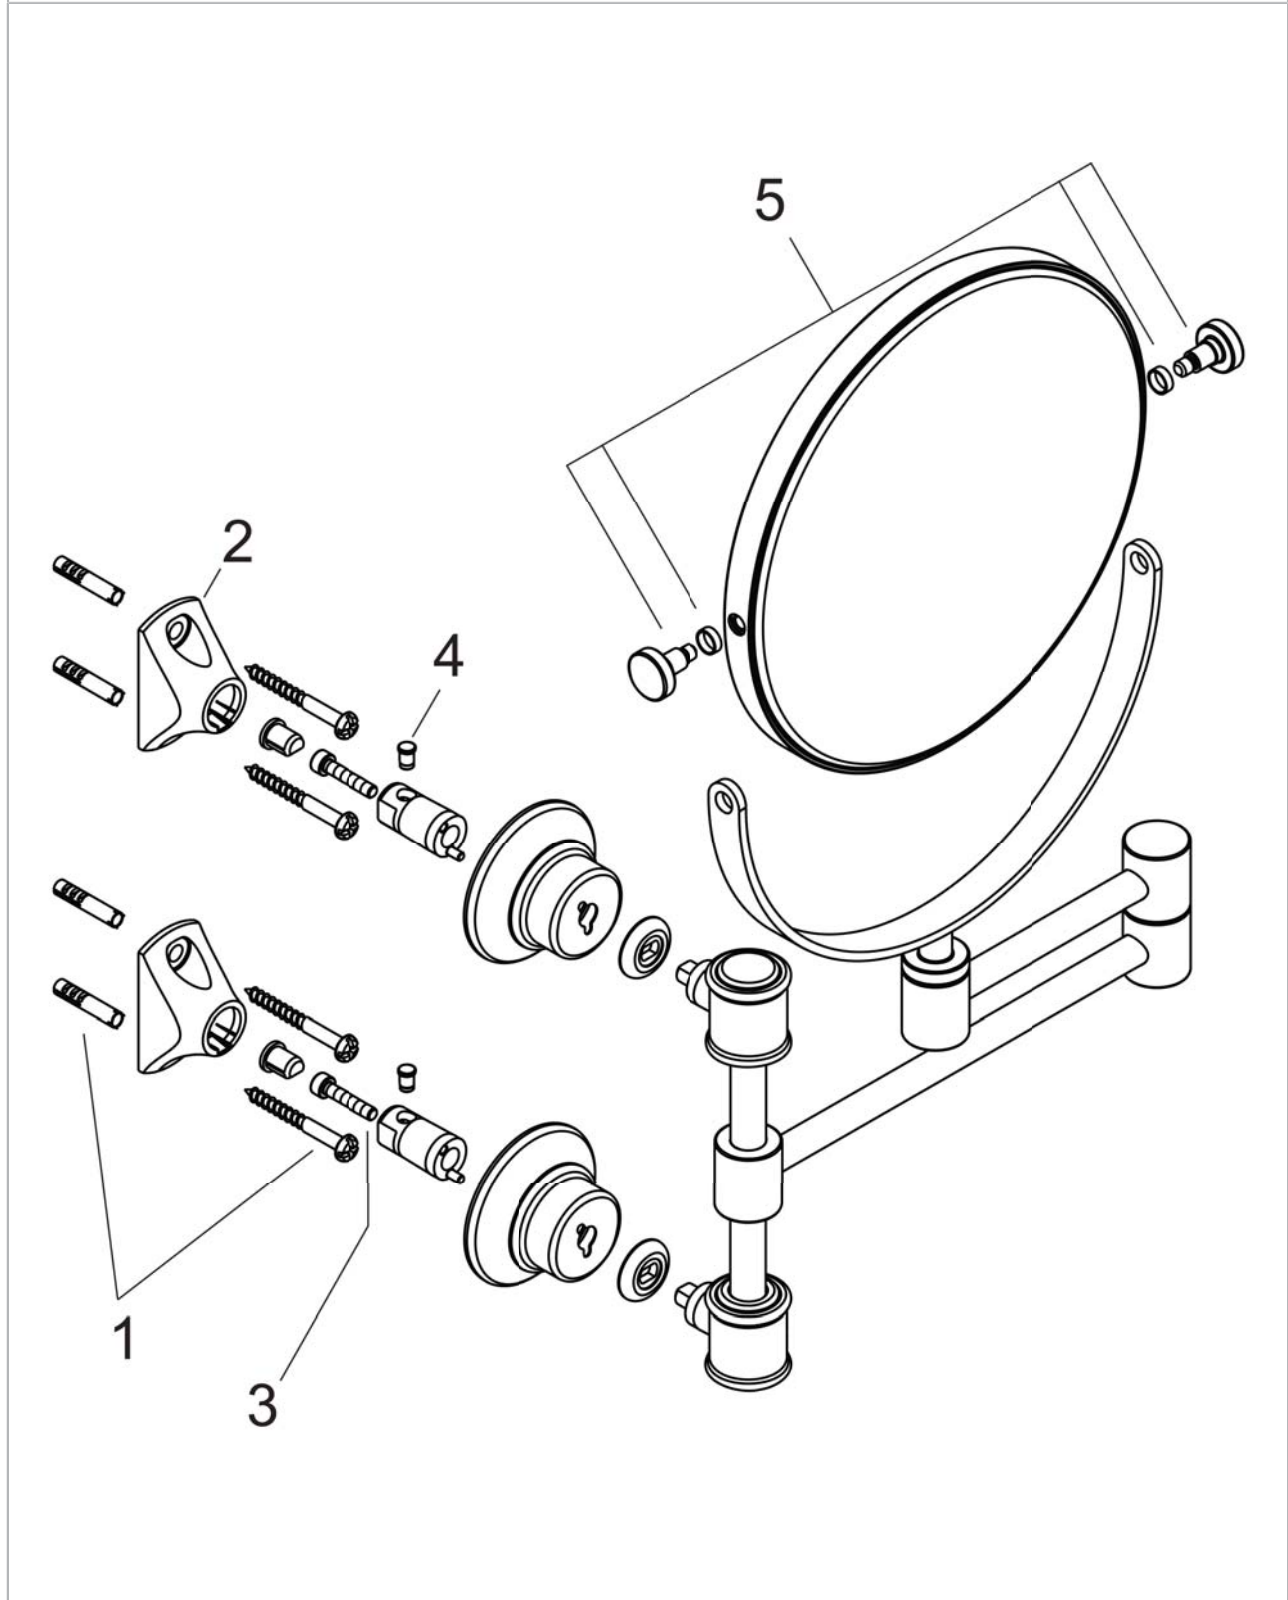

AXOR Montreux
AXOR Montreux Pull-Out Shaving Mirror
Finishes : **brushed nickel** Part no. : **42090820**

Description

Features

- Metal
- Wall-mounted
- Arms swivel independently

Item details

Compliance

Product image

Scale drawing

AXOR Montreux
AXOR Montreux Pull-Out Shaving Mirror
Finishes : brushed nickel Part no. : 42090820

Exploded drawing

Year of production: >04/06

AXOR Montreux
AXOR Montreux Pull-Out Shaving Mirror
 Finishes : **brushed nickel** Part no. : **42090820**

Spare parts list

Year of production: >04/06

Pos.	Description	Part no.	Price	PU
1	mounting set	40915000	-	1
2	support element	96341000	-	1
3	hexagon socket screw M4x10	97661000	-	1
4	pin	97546000	-	1
5	mirror	98729820	-	1