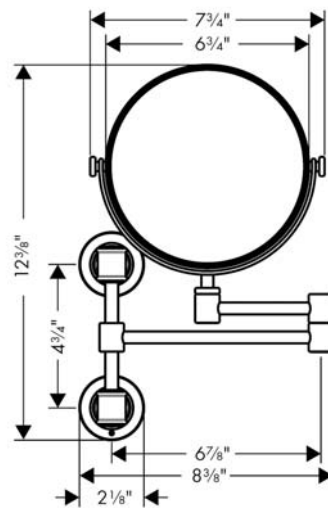

AXOR Montreux
AXOR Montreux Pull-Out Shaving Mirror
Finishes : **brushed nickel** Part no. : **42090820**

Description

Features

- Metal
- Wall-mounted
- Arms swivel independently

Item details

Compliance

Product image

Scale drawing

AXOR Montreux
AXOR Montreux Pull-Out Shaving Mirror
Finishes : brushed nickel Part no. : 42090820

Exploded drawing

Year of production: >04/06

AXOR Montreux
AXOR Montreux Pull-Out Shaving Mirror
 Finishes : **brushed nickel** Part no. : **42090820**

Spare parts list

Year of production: >04/06

Pos.	Description	Part no.	Price	PU
1	mounting set	40915000	-	1
2	support element	96341000	-	1
3	hexagon socket screw M4x10	97661000	-	1
4	pin	97546000	-	1
5	mirror	98729820	-	1