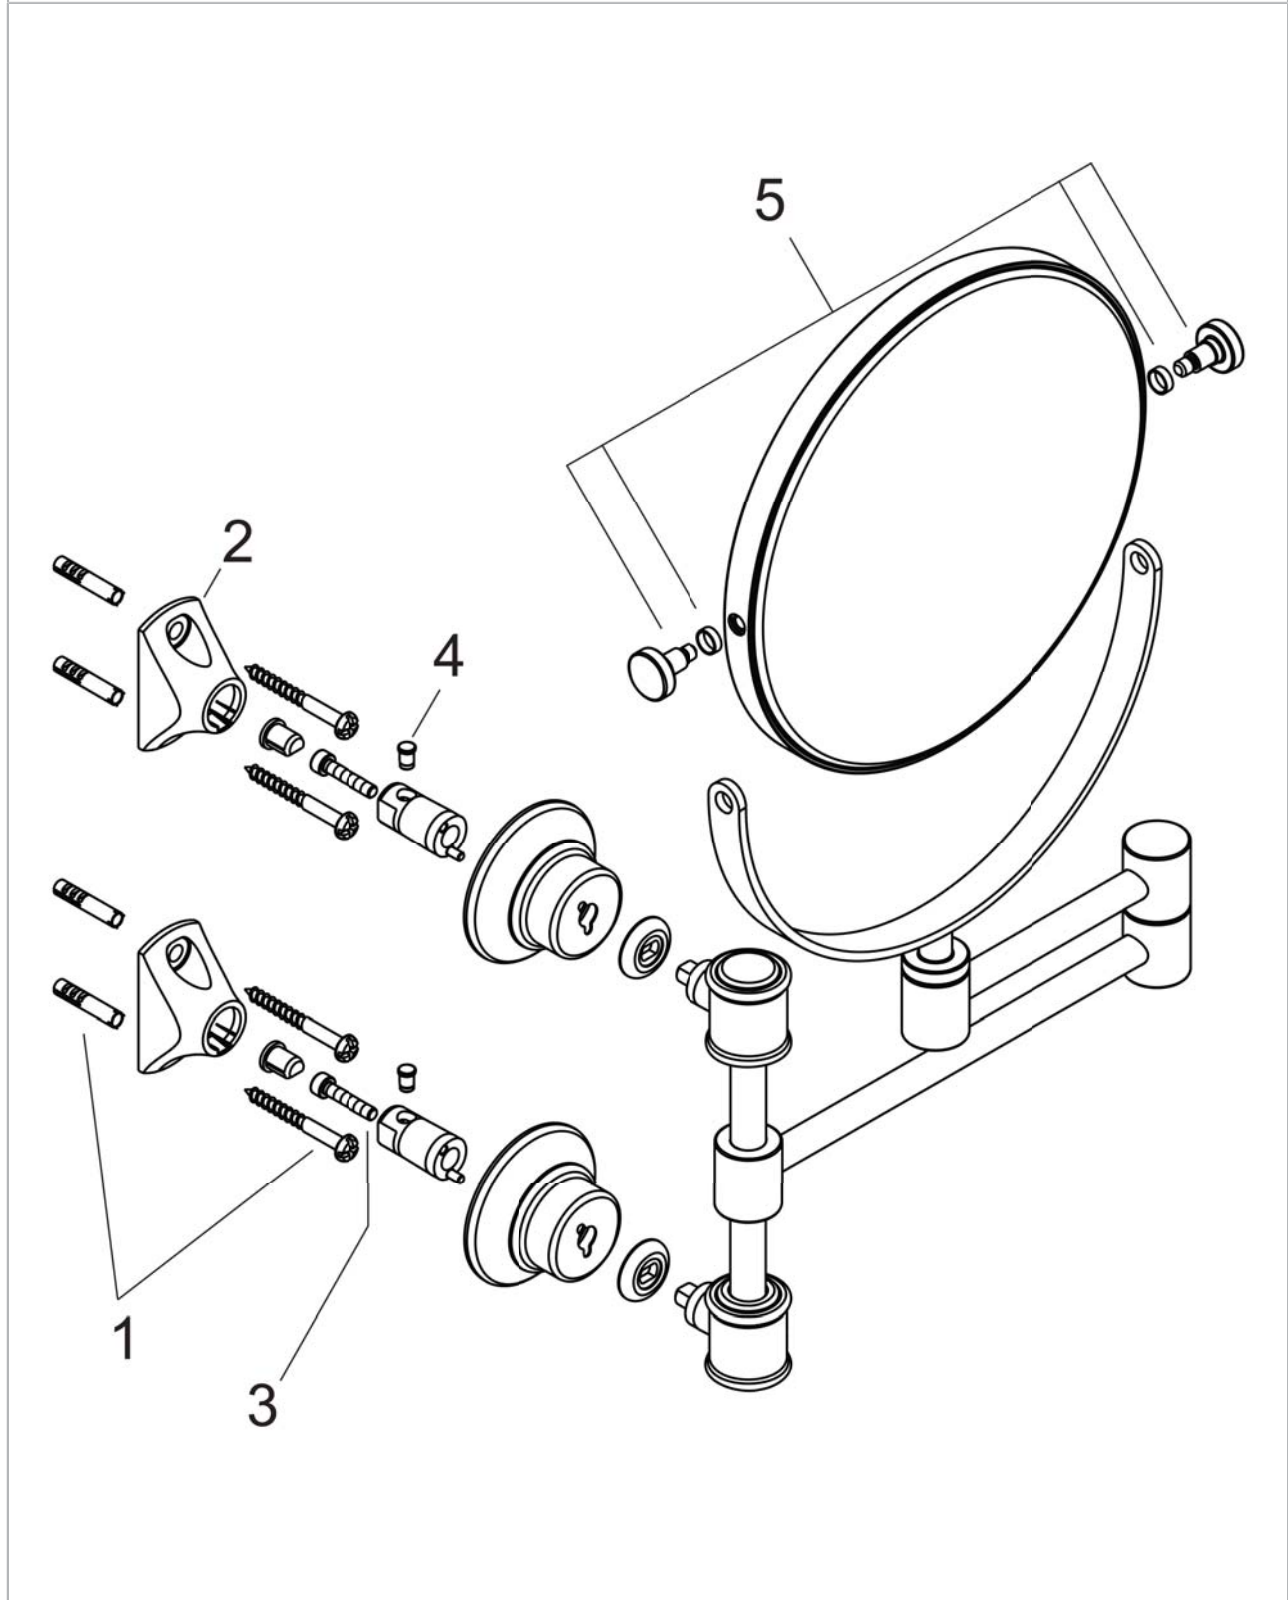

## Product image

## Scale drawing

AXOR Montreux  
AXOR Montreux Pull-Out Shaving Mirror  
Finishes : chrome Part no. : 42090000

## Exploded drawing

Year of production: >04/06

**AXOR Montreux**  
**AXOR Montreux Pull-Out Shaving Mirror**  
 Finishes : **chrome**    Part no. : **42090000**

## Spare parts list

Year of production: >04/06

Pos.	Description	Part no.	Price	PU
1	mounting set	40915000	-	1
2	support element	96341000	-	1
3	hexagon socket screw M4x10	97661000	-	1
4	pin	97546000	-	1
5	mirror	98729000	-	1