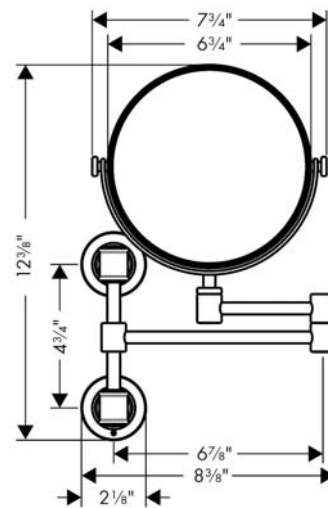

Scale drawing