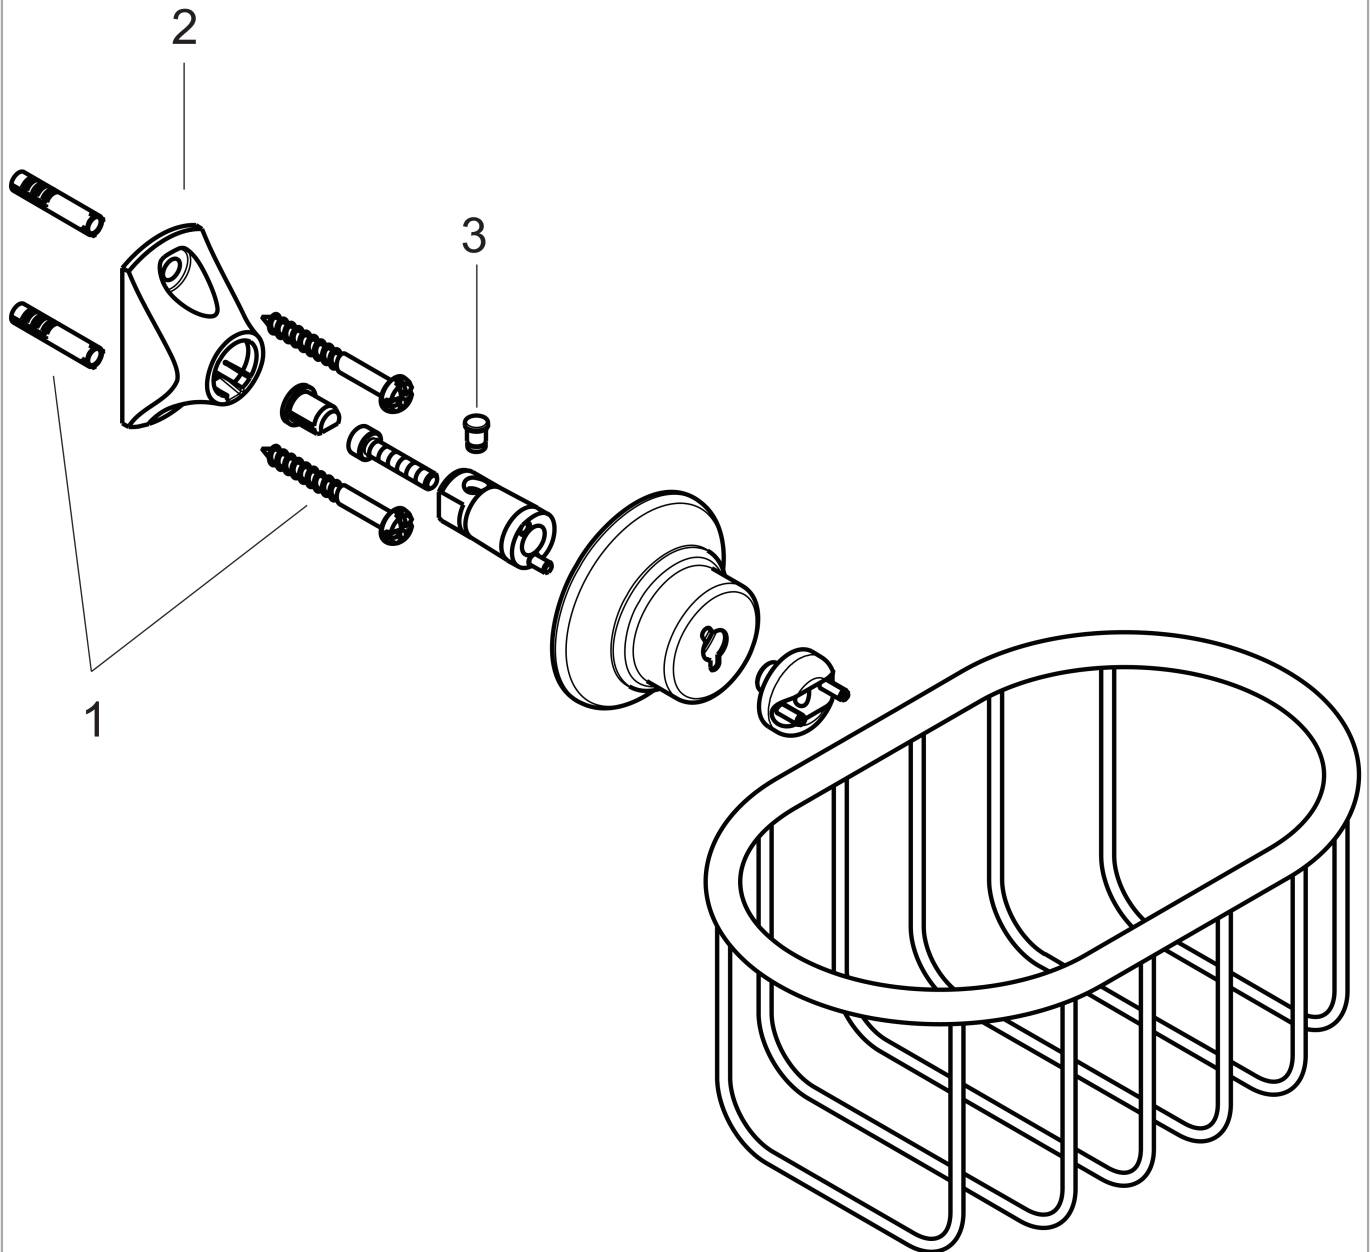

### Product image

### Scale drawing

**AXOR Montreux  
Shower Basket**

Finishes : **polished nickel**    Part no. : **42065830**

**Exploded drawing**

Year of production: **04/06 - 12/12**

**AXOR Montreux  
Shower Basket**

Finishes : **polished nickel**    Part no. : **42065830**

## Spare parts list

Year of production: **04/06 - 12/12**

Pos.	Description	Part no.	Price	PU
1	mounting set	40915000	-	1
2	support element	96341000	-	1
3	pin	97546000	-	1