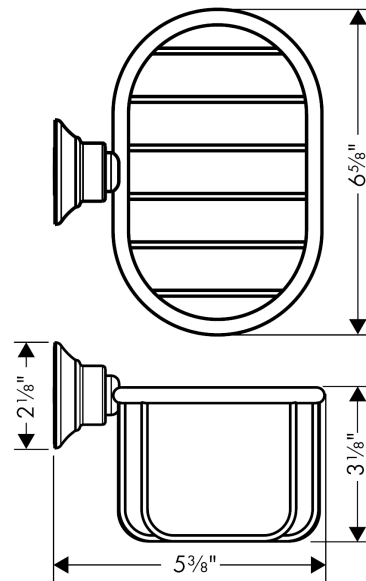

### Item details

List Price

### Scale drawing

**AXOR Montreux  
Shower Basket**

Finishes : **polished nickel**    Part no. : **42065830**

**Exploded drawing**

Year of production: **04/06 - 12/12**

**AXOR Montreux  
Shower Basket**

Finishes : **polished nickel**    Part no. : **42065830**