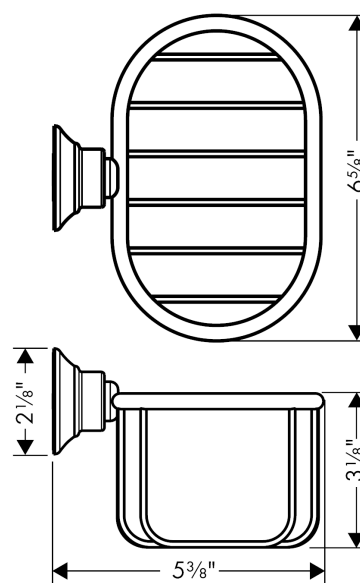

AXOR Montreux Shower Basket

Finishes : **brushed nickel** Part no. : **42065820**

Description

Features

- Metal
- Wall-mounted

Item details

List Price

Compliance

Product image

Scale drawing

**AXOR Montreux
Shower Basket**

Finishes : **brushed nickel** Part no. : **42065820**

Exploded drawing

Year of production: >05/06

**AXOR Montreux
Shower Basket**

Finishes : **brushed nickel** Part no. : **42065820**

Spare parts list

Year of production: >05/06

Pos.	Description	Part no.	Price	PU
1	mounting set	40915000	-	1
2	support element	96341000	-	1
3	pin	97546000	-	1