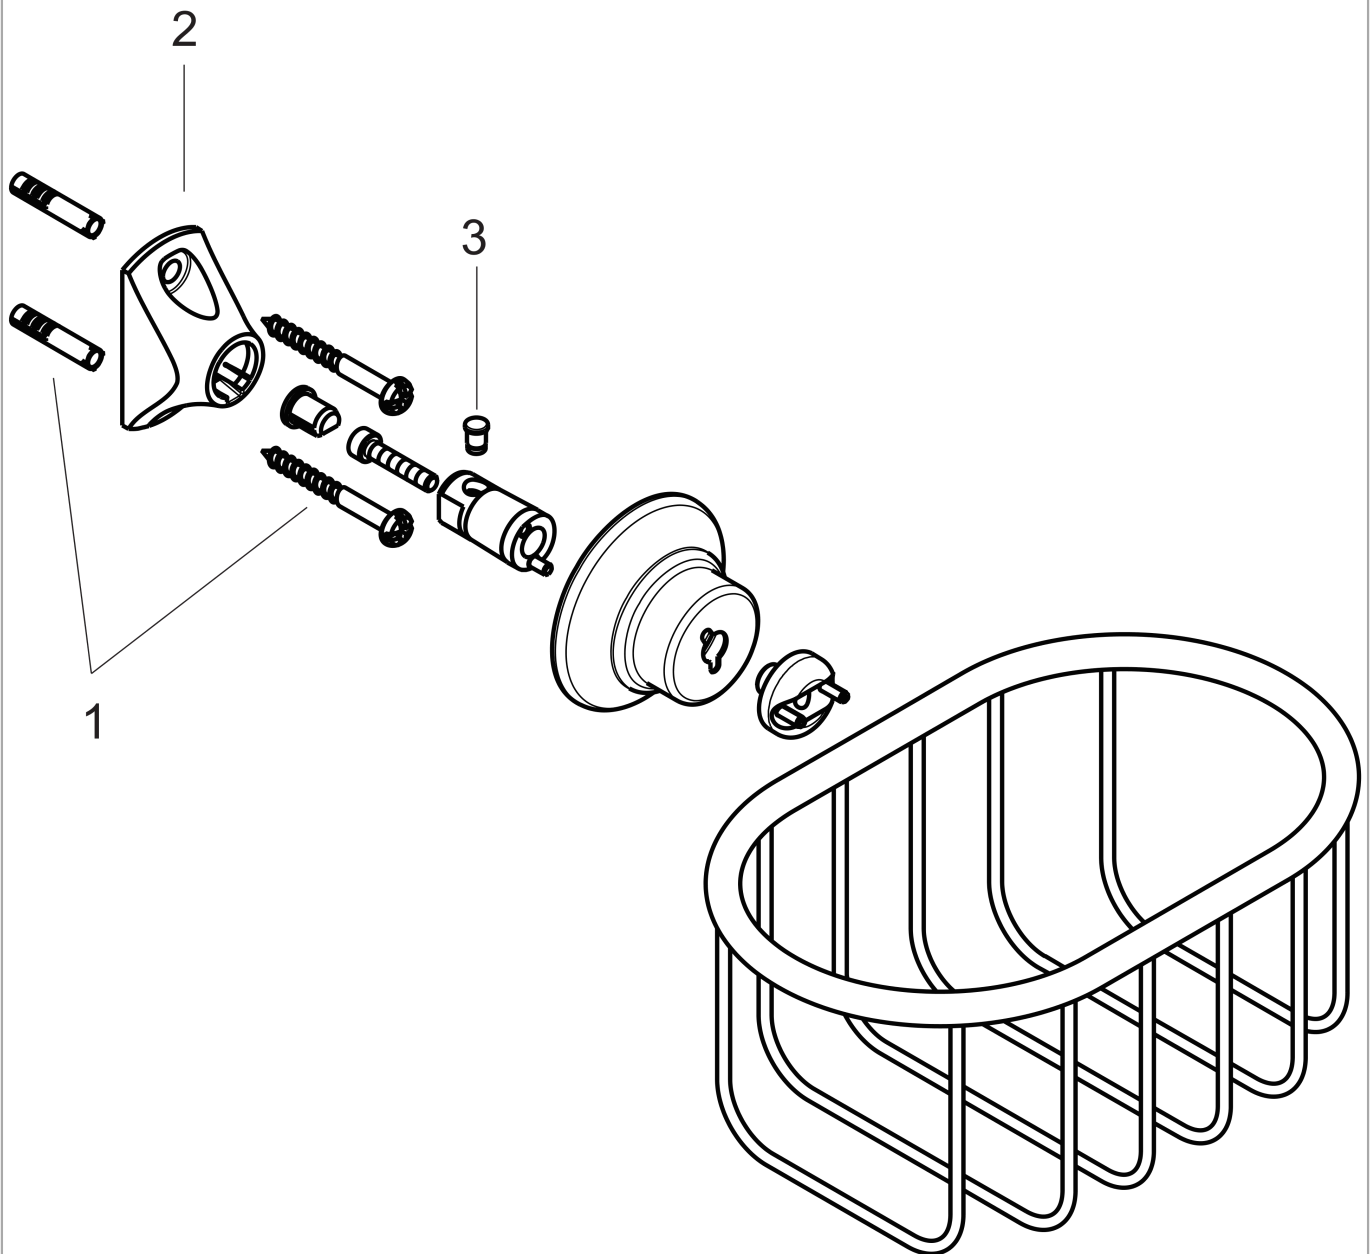

AXOR Montreux Shower Basket

Finishes : **brushed nickel** Part no. : **42065820**

Description

Features

- Metal
- Wall-mounted

Item details

List Price

Compliance

Product image

Scale drawing

**AXOR Montreux
Shower Basket**

Finishes : **brushed nickel** Part no. : **42065820**

Exploded drawing

Year of production: >05/06

**AXOR Montreux
Shower Basket**

Finishes : **brushed nickel** Part no. : **42065820**

Spare parts list

Year of production: >05/06

Pos.	Description	Part no.	Price	PU
1	mounting set	40915000	-	1
2	support element	96341000	-	1
3	pin	97546000	-	1