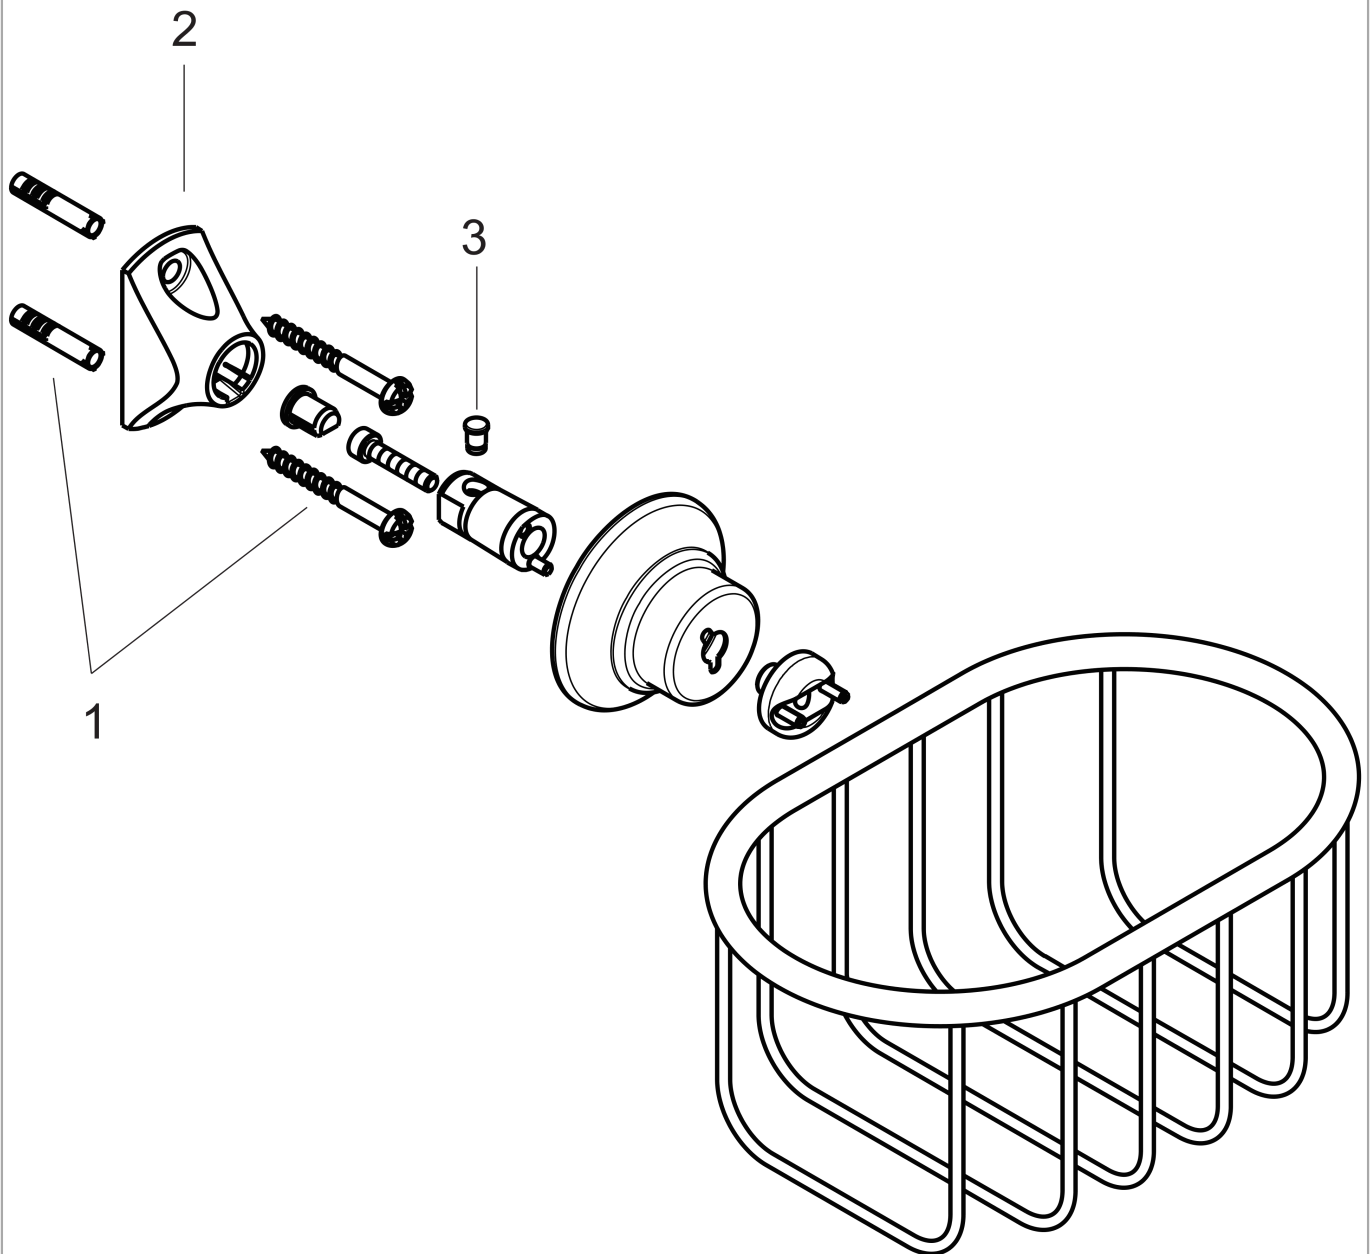

AXOR Montreux Shower Basket

Finishes : **chrome** Part no. : **42065000**

Description

Features

- Metal
- Wall-mounted

Item details

List Price

Compliance

Product image

Scale drawing

**AXOR Montreux
Shower Basket**

Finishes : **chrome** Part no. : **42065000**

Exploded drawing

Year of production: >05/06

**AXOR Montreux
Shower Basket**

Finishes : **chrome** Part no. : **42065000**

Spare parts list

Year of production: >05/06

Pos.	Description	Part no.	Price	PU
1	mounting set	40915000	-	1
2	support element	96341000	-	1
3	pin	97546000	-	1