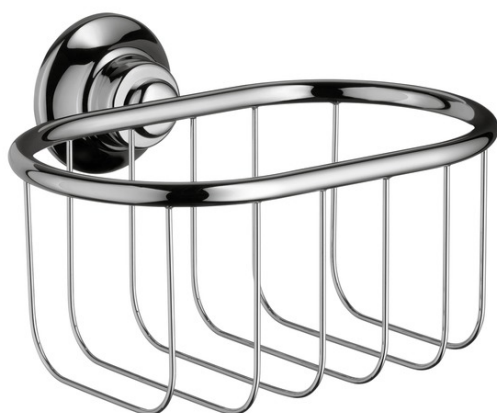

AXOR Montreux Shower Basket

Finishes : **chrome** Part no. : **42065000**

Description

Features

- Metal
- Wall-mounted

Item details

List Price

Compliance

Product image

Scale drawing

**AXOR Montreux
Shower Basket**

Finishes : **chrome** Part no. : **42065000**

Exploded drawing

Year of production: >05/06

**AXOR Montreux
Shower Basket**

Finishes : **chrome** Part no. : **42065000**