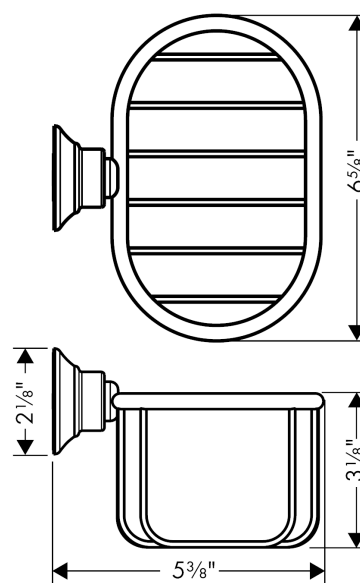

AXOR Montreux Shower Basket

Finishes : **chrome** Part no. : **42065000**

Description

Features

- Metal
- Wall-mounted

Item details

List Price

Compliance

Product image

Scale drawing

**AXOR Montreux
Shower Basket**

Finishes : **chrome** Part no. : **42065000**

Exploded drawing

Year of production: >05/06

**AXOR Montreux
Shower Basket**

Finishes : **chrome** Part no. : **42065000**

Spare parts list

Year of production: >05/06

Pos.	Description	Part no.	Price	PU
1	mounting set	40915000	-	1
2	support element	96341000	-	1
3	pin	97546000	-	1