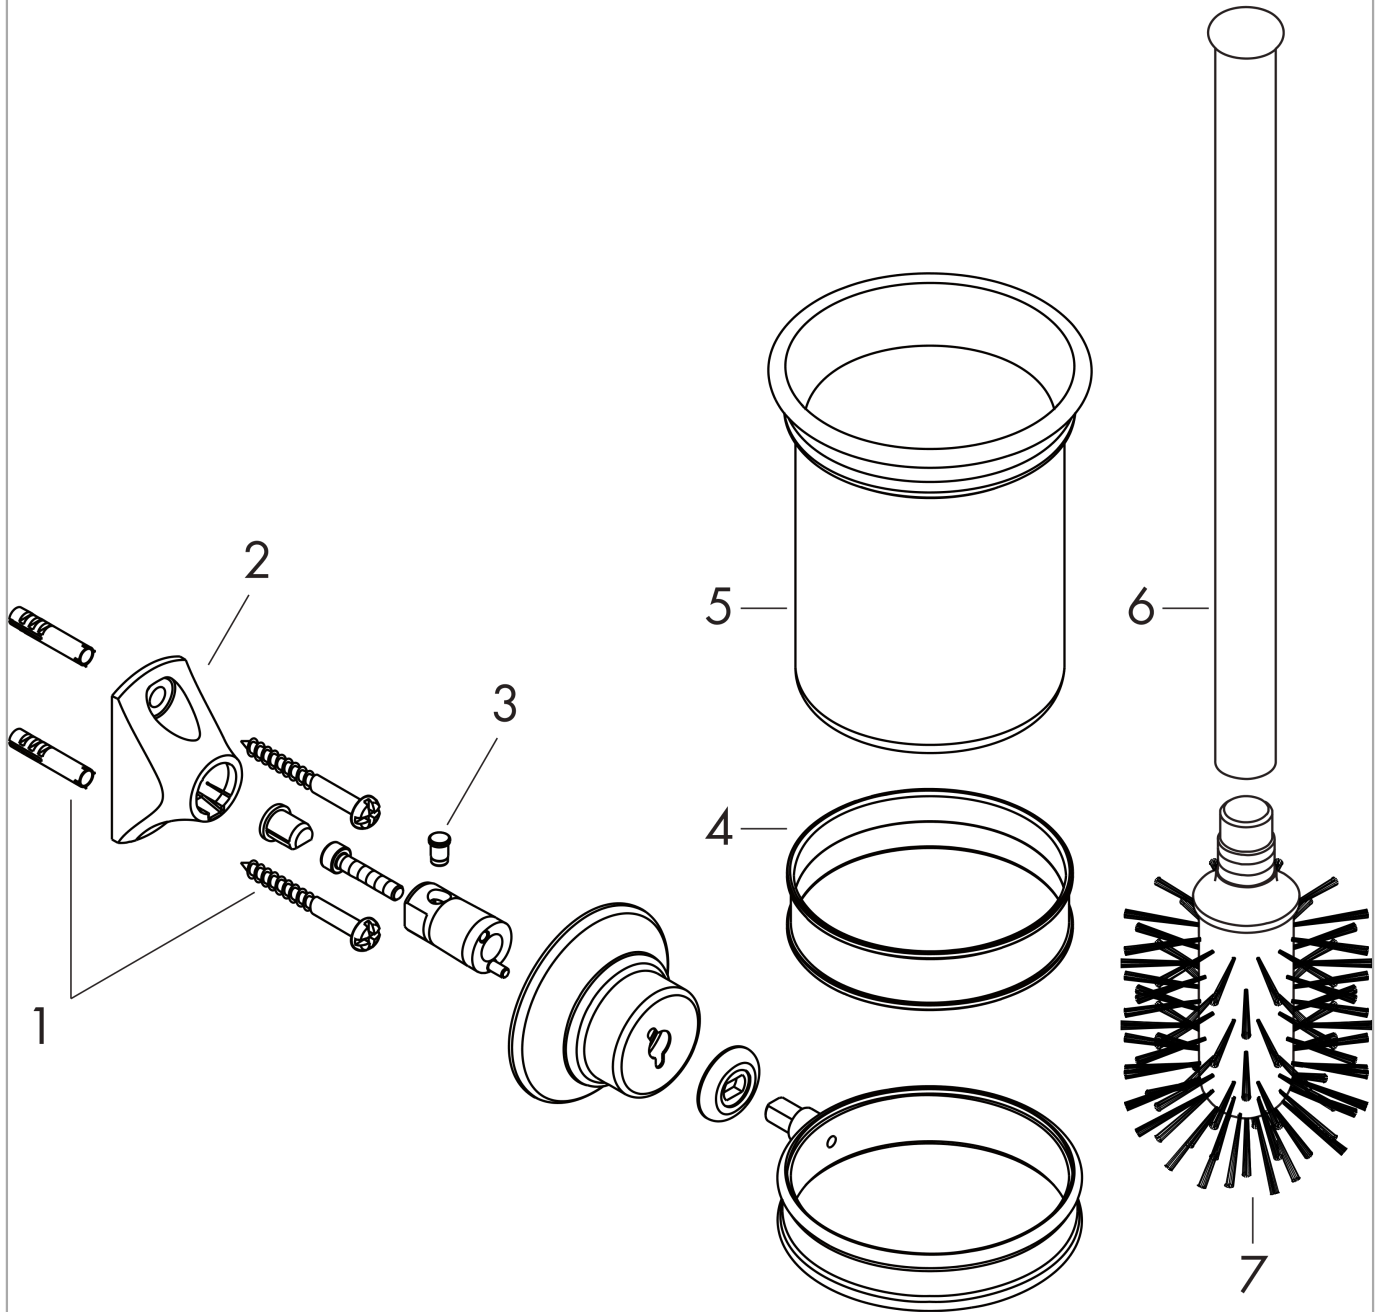

AXOR Montreux

Toilet Brush with Holder Wall-Mounted

Finishes : polished nickel Part no. : 42035830

Description

Features

- Metal, Porcelain
- Wall-mounted

Item details

List Price

Compliance

Product image

Scale drawing

AXOR Montreux
Toilet Brush with Holder Wall-Mounted
Finishes : **polished nickel** Part no. : **42035830**

Exploded drawing

Year of production: **04/06 - 12/12**

AXOR Montreux
Toilet Brush with Holder Wall-Mounted
 Finishes : **polished nickel** Part no. : **42035830**

Spare parts list

Year of production: **04/06 - 12/12**

Pos.	Description	Part no.	Price	PU
1	mounting set	40915000	-	1
2	support element	96341000	-	1
3	pin	97546000	-	1
4	plastic ring	98726000	-	1
5	cup	42094000	-	1
6	stick with brush	40089830	-	1
7	WC-brush white	40088000	-	1