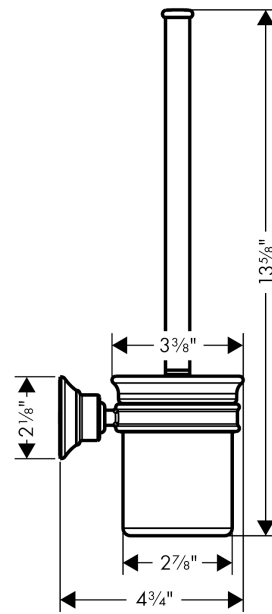

AXOR Montreux

Toilet Brush with Holder Wall-Mounted

Finishes : polished nickel Part no. : 42035830

Description

Features

- Metal, Porcelain
- Wall-mounted

Item details

List Price

Compliance

Product image

Scale drawing

AXOR Montreux
Toilet Brush with Holder Wall-Mounted
Finishes : **polished nickel** Part no. : **42035830**

Exploded drawing

Year of production: **04/06 - 12/12**

AXOR Montreux
Toilet Brush with Holder Wall-Mounted
 Finishes : **polished nickel** Part no. : **42035830**

Spare parts list

Year of production: **04/06 - 12/12**

Pos.	Description	Part no.	Price	PU
1	mounting set	40915000	-	1
2	support element	96341000	-	1
3	pin	97546000	-	1
4	plastic ring	98726000	-	1
5	cup	42094000	-	1
6	stick with brush	40089830	-	1
7	WC-brush white	40088000	-	1