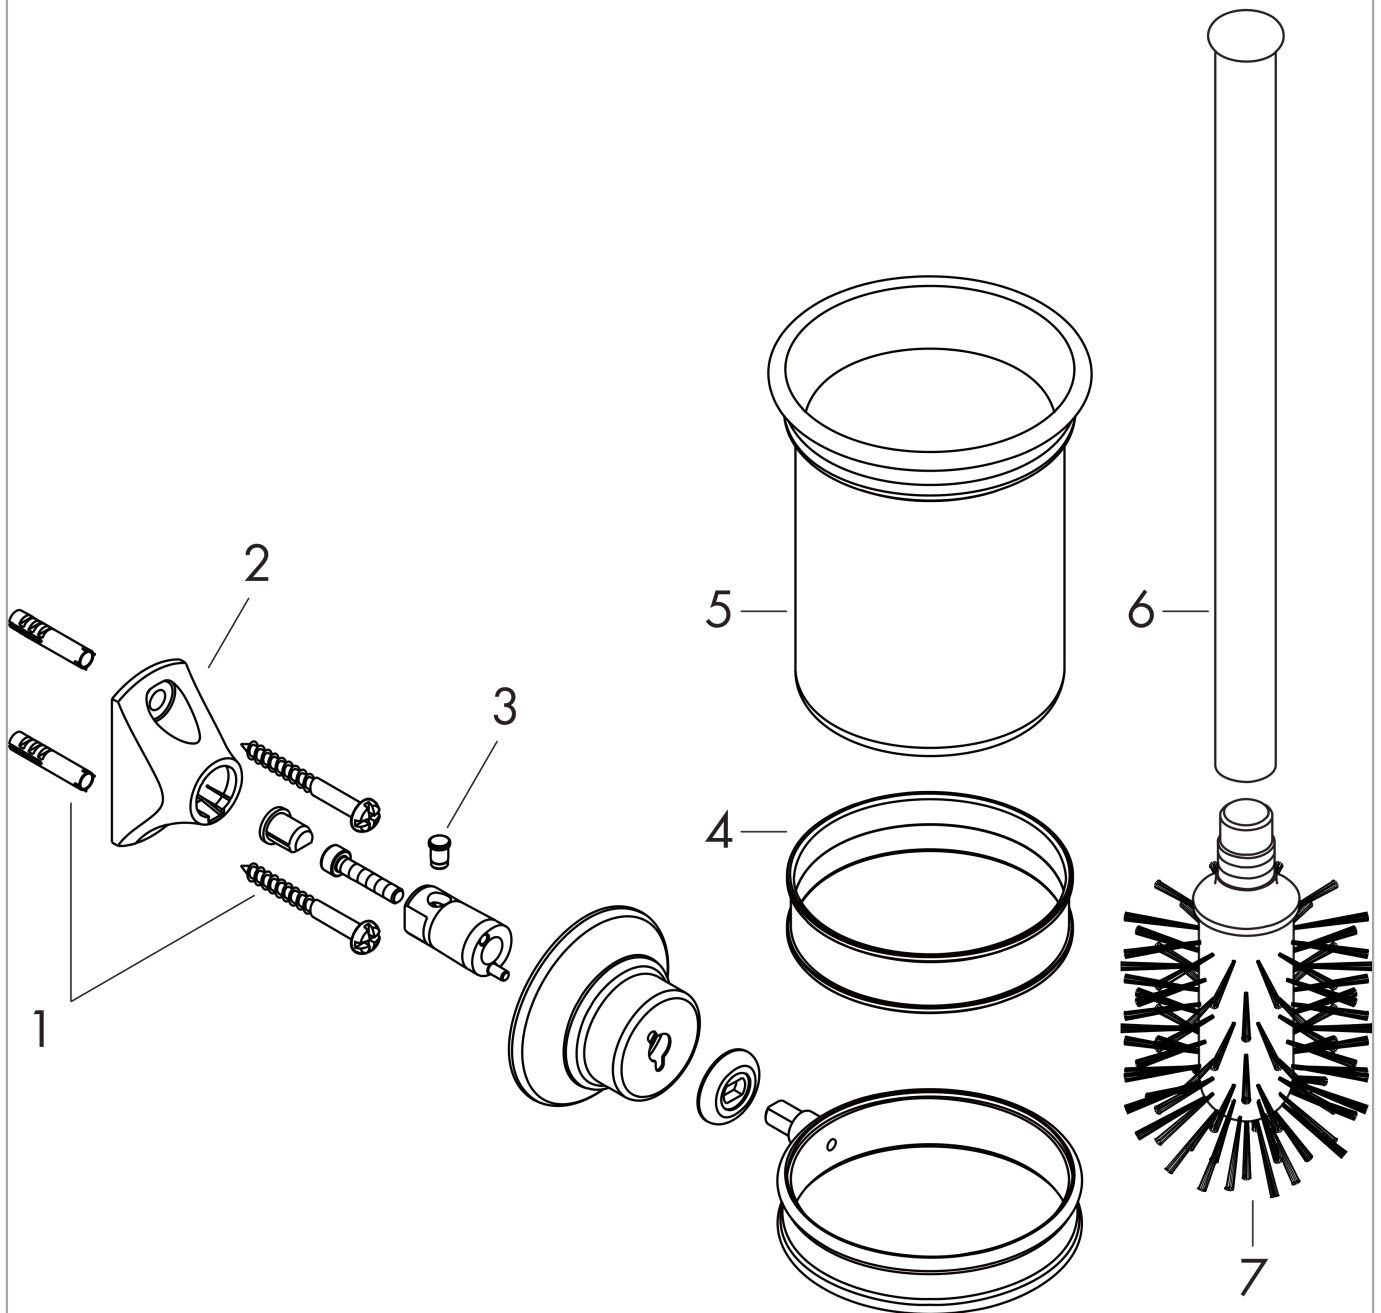

AXOR Montreux
Toilet Brush with Holder Wall-Mounted
Finishes : **brushed nickel** Part no. : **42035820**

Description

Features

- Metal, Porcelain
- Wall-mounted

Item details

List Price

Compliance

Product image

Scale drawing

AXOR Montreux
Toilet Brush with Holder Wall-Mounted
Finishes : **brushed nickel** Part no. : **42035820**

Exploded drawing

Year of production: >05/06

AXOR Montreux
Toilet Brush with Holder Wall-Mounted
 Finishes : **brushed nickel** Part no. : **42035820**

Spare parts list

Year of production: >05/06

Pos.	Description	Part no.	Price	PU
1	mounting set	40915000	-	1
2	support element	96341000	-	1
3	pin	97546000	-	1
4	plastic ring	98726000	-	1
5	cup	42094000	-	1
6	stick with brush	40089820	-	1
7	WC-brush white	40088000	-	1