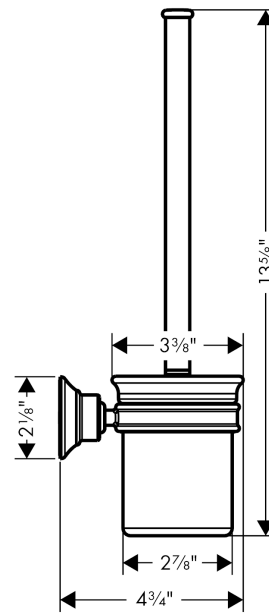

AXOR Montreux
Toilet Brush with Holder Wall-Mounted
Finishes : **brushed nickel** Part no. : **42035820**

Description

Features

- Metal, Porcelain
- Wall-mounted

Item details

List Price

Compliance

Product image

Scale drawing

AXOR Montreux
Toilet Brush with Holder Wall-Mounted
Finishes : **brushed nickel** Part no. : **42035820**

Exploded drawing

Year of production: >05/06

AXOR Montreux
Toilet Brush with Holder Wall-Mounted
 Finishes : **brushed nickel** Part no. : **42035820**

Spare parts list

Year of production: >05/06

Pos.	Description	Part no.	Price	PU
1	mounting set	40915000	-	1
2	support element	96341000	-	1
3	pin	97546000	-	1
4	plastic ring	98726000	-	1
5	cup	42094000	-	1
6	stick with brush	40089820	-	1
7	WC-brush white	40088000	-	1