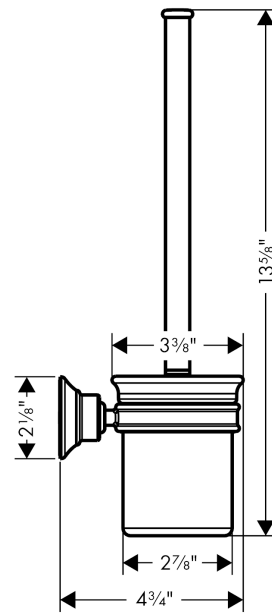

## Item details

List Price

## Scale drawing

**AXOR Montreux**  
**Toilet Brush with Holder Wall-Mounted**  
Finishes : **chrome**    Part no. : **42035000**

## Exploded drawing

Year of production: >05/06

**AXOR Montreux**  
**Toilet Brush with Holder Wall-Mounted**  
 Finishes : **chrome**    Part no. : **42035000**

## Spare parts list

Year of production: >05/06

Pos.	Description	Part no.	Price	PU
1	mounting set	40915000	-	1
2	support element	96341000	-	1
3	pin	97546000	-	1
4	plastic ring	98726000	-	1
5	cup	42094000	-	1
6	stick with brush	40089000	-	1
7	WC-brush white	40088000	-	1