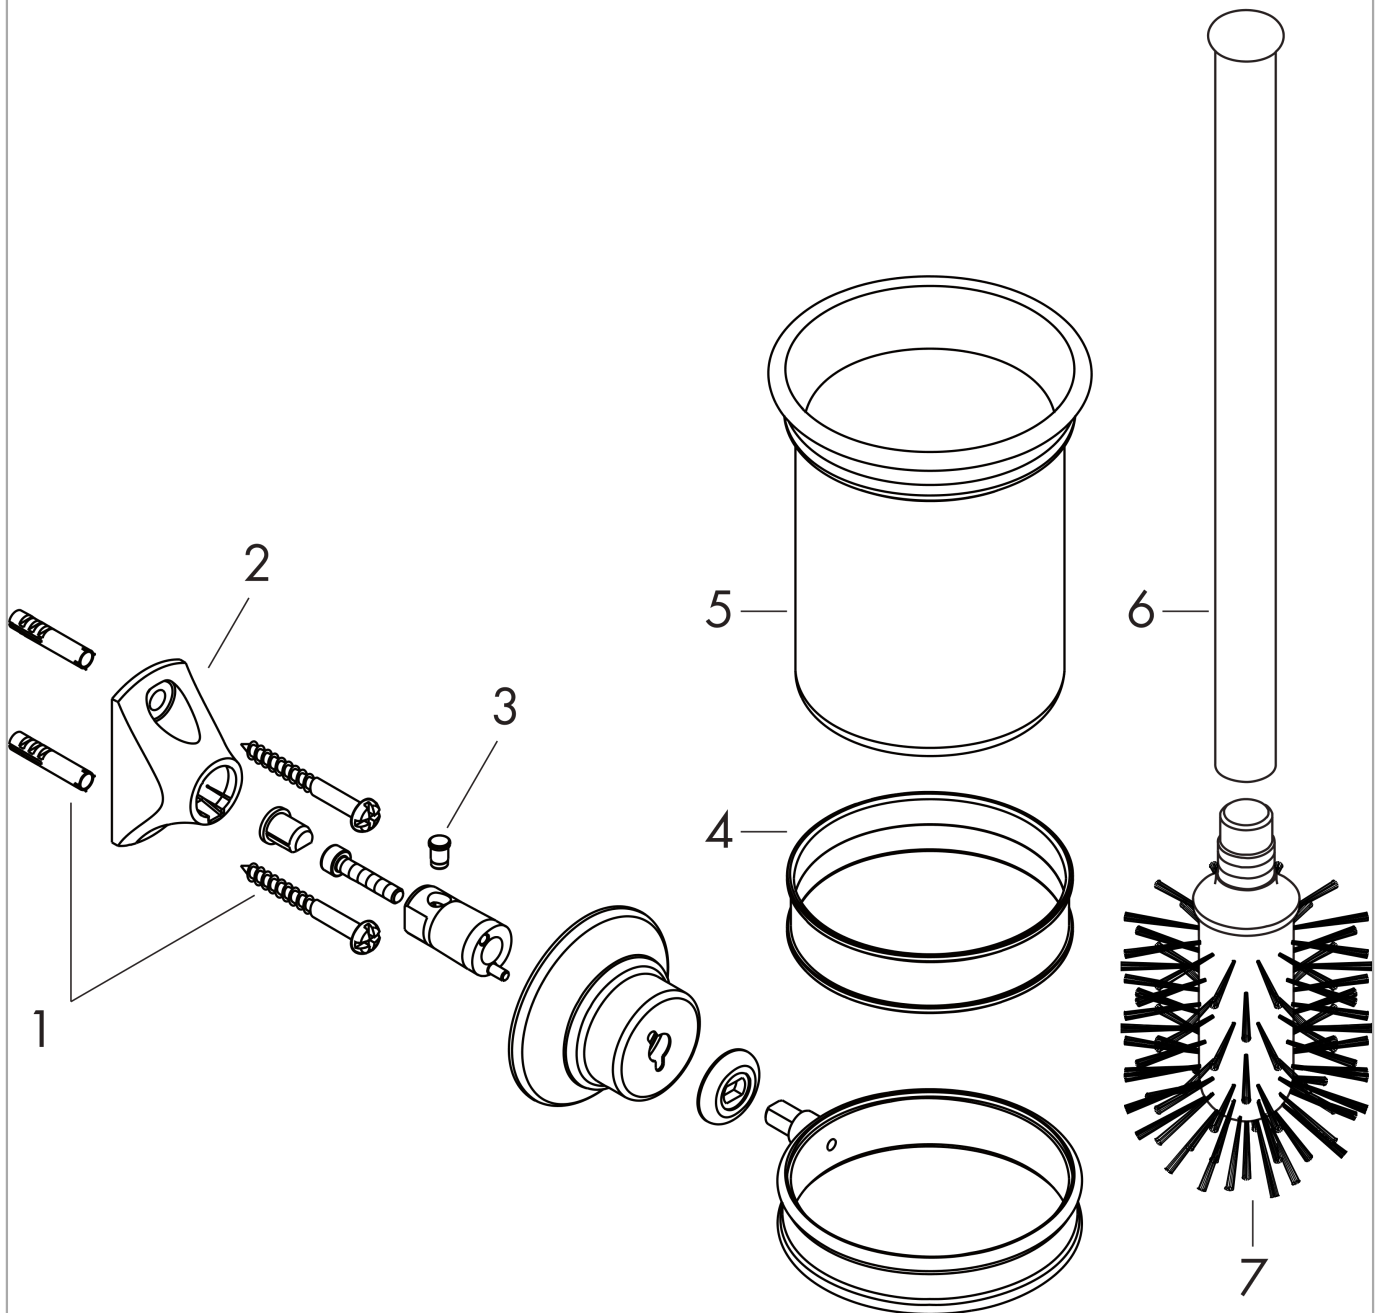

## Product image

## Scale drawing

**AXOR Montreux**  
**Toilet Brush with Holder Wall-Mounted**  
Finishes : **chrome**    Part no. : **42035000**

## Exploded drawing

Year of production: >05/06

**AXOR Montreux**  
**Toilet Brush with Holder Wall-Mounted**  
 Finishes : **chrome**    Part no. : **42035000**

## Spare parts list

Year of production: >05/06

Pos.	Description	Part no.	Price	PU
1	mounting set	40915000	-	1
2	support element	96341000	-	1
3	pin	97546000	-	1
4	plastic ring	98726000	-	1
5	cup	42094000	-	1
6	stick with brush	40089000	-	1
7	WC-brush white	40088000	-	1