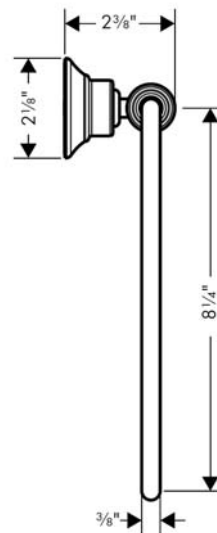

AXOR Montreux
AXOR Montreux Towel Ring
Finishes : brushed nickel Part no. : 42021820

Description

Features

- Metal
- Wall-mounted

Item details

Compliance

Product image

Scale drawing

AXOR Montreux
AXOR Montreux Towel Ring
Finishes : brushed nickel Part no. : 42021820

Exploded drawing

Year of production: >05/06

AXOR Montreux
AXOR Montreux Towel Ring
 Finishes : **brushed nickel** Part no. : **42021820**

Spare parts list

Year of production: >05/06

| Pos. | Description | Part no. | Price | PU |
|------|-----------------|----------|-------|----|
| 1 | mounting set | 40915000 | - | 1 |
| 2 | support element | 96341000 | - | 1 |
| 3 | pin | 97546000 | - | 1 |