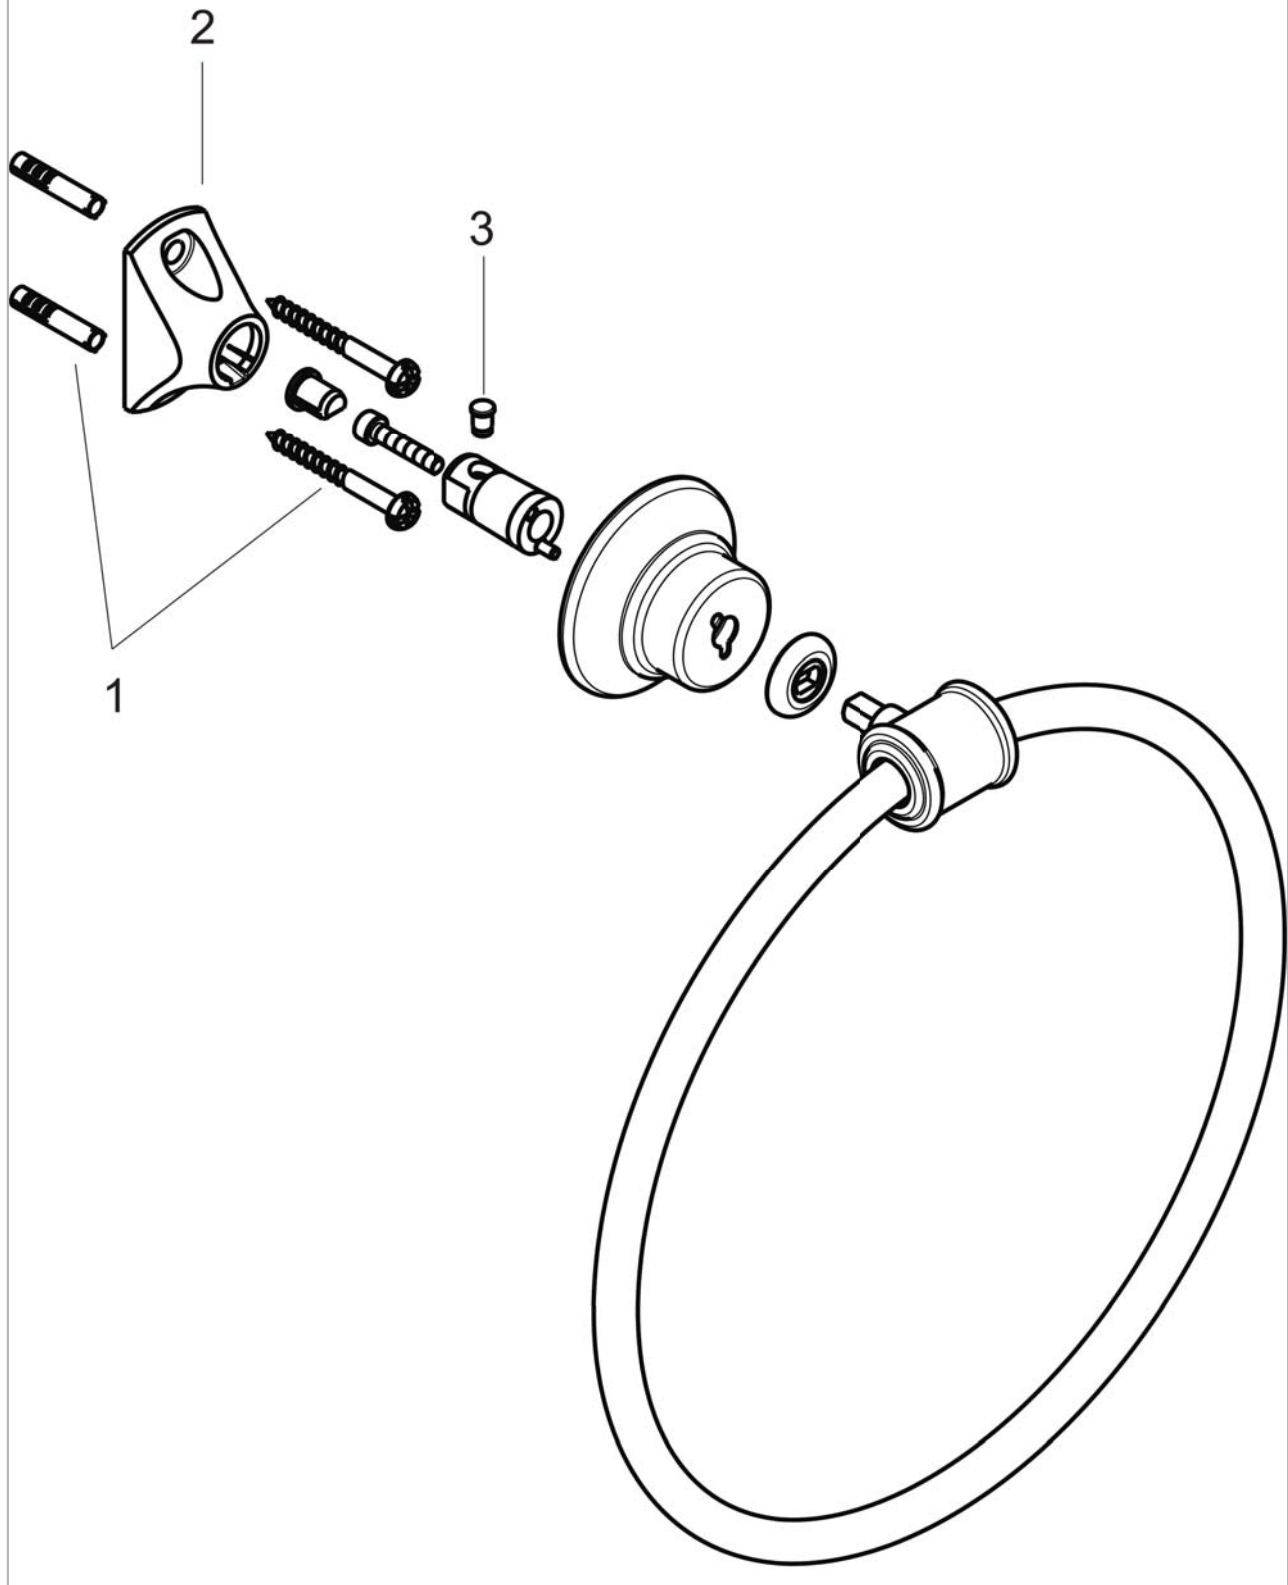

AXOR Montreux
AXOR Montreux Towel Ring
Finishes : brushed nickel Part no. : 42021820

Description

Features

- Metal
- Wall-mounted

Item details

Compliance

Product image

Scale drawing

AXOR Montreux
AXOR Montreux Towel Ring
Finishes : brushed nickel Part no. : 42021820

Exploded drawing

Year of production: >05/06

AXOR Montreux
AXOR Montreux Towel Ring
 Finishes : **brushed nickel** Part no. : **42021820**

Spare parts list

Year of production: >05/06

| Pos. | Description | Part no. | Price | PU |
|------|-----------------|----------|-------|----|
| 1 | mounting set | 40915000 | - | 1 |
| 2 | support element | 96341000 | - | 1 |
| 3 | pin | 97546000 | - | 1 |