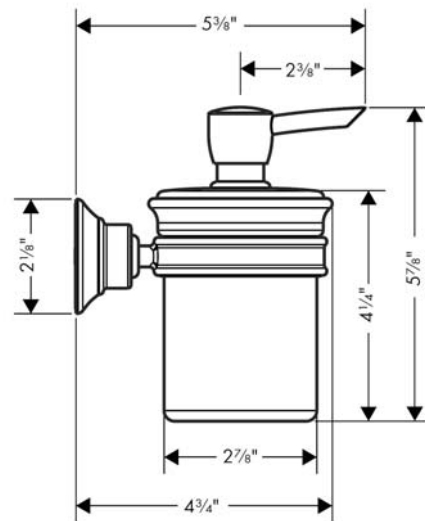

Scale drawing