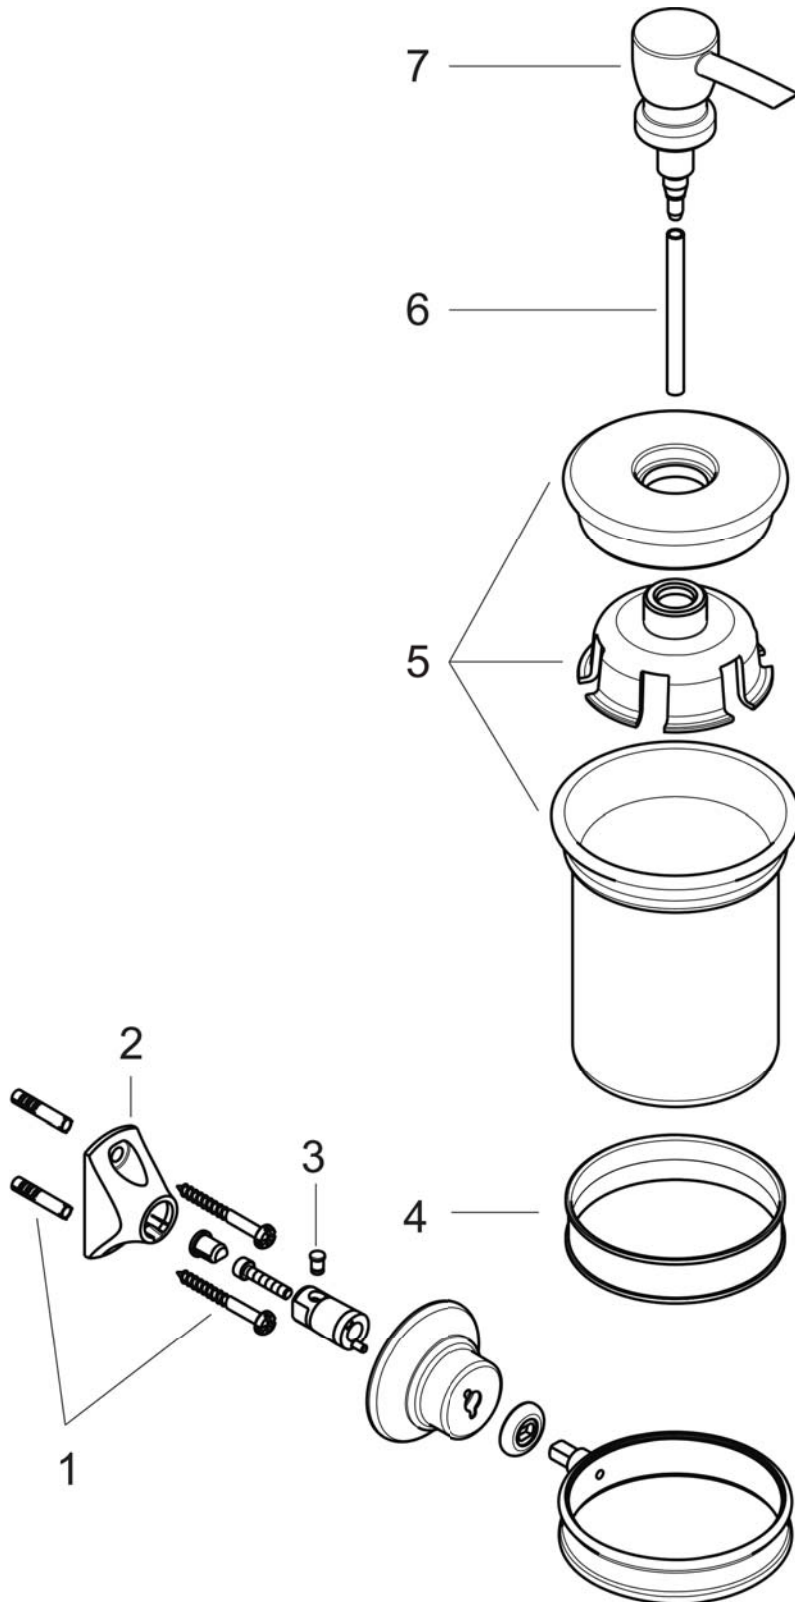

## Product image

## Scale drawing

**AXOR Montreux**  
**AXOR Montreux Soap Dispenser**  
Finishes : **chrome**    Part no. : **42019000**

## Exploded drawing

Year of production: >05/06

**AXOR Montreux**  
**AXOR Montreux Soap Dispenser**  
 Finishes : **chrome** Part no. : **42019000**

## Spare parts list

Year of production: >05/06

Pos.	Description	Part no.	Price	PU
1	mounting set	40915000	-	1
2	support element	96341000	-	1
3	pin	97546000	-	1
4	plastic ring	98726000	-	1
5	cup	95353000	-	1
6	pipe	97365000	-	1
7	pump	98515000	-	1