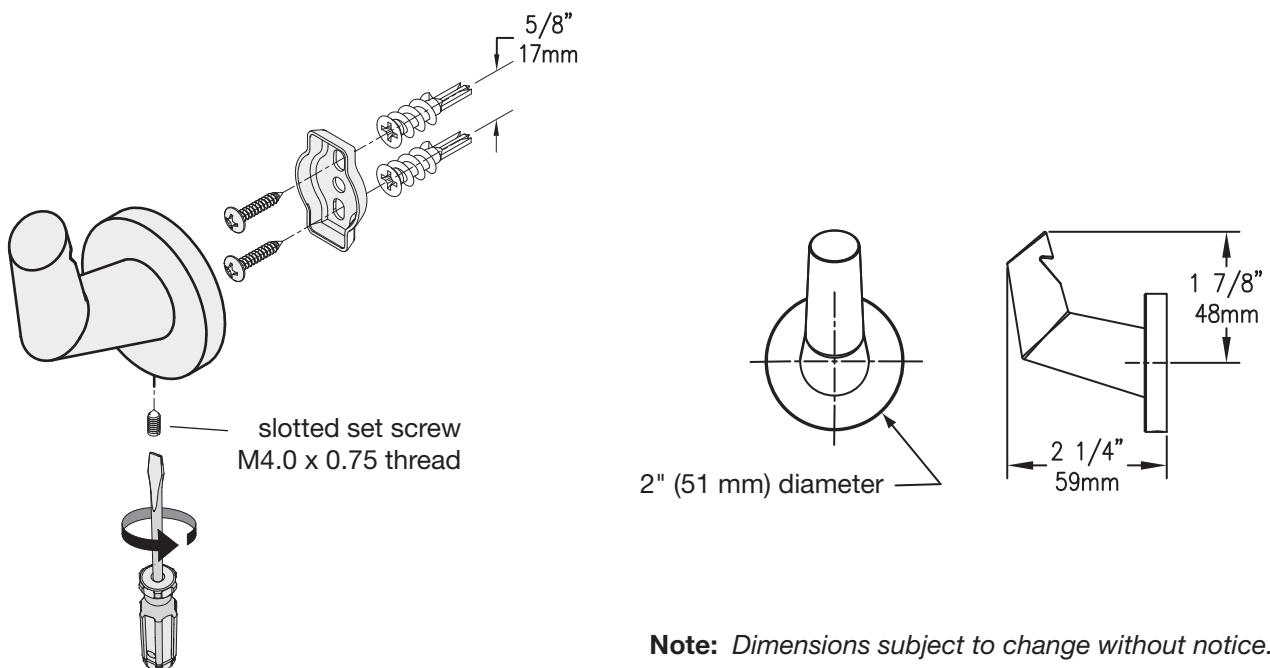

Dimensions Naru Robe Hook, 413RH

Symmons Industries, Inc. ■ 31 Brooks Drive ■ Braintree, MA 02184
(800) 796-6667, (781) 848-2250 ■ Fax (800) 961-9621, (781) 843-3849
Website: www.symmons.com ■ Email: customerservice@symmons.com

©2008 Symmons Industries, Inc. Printed in U.S.A. ■ 101008

SYMMONS®
the smart choice™