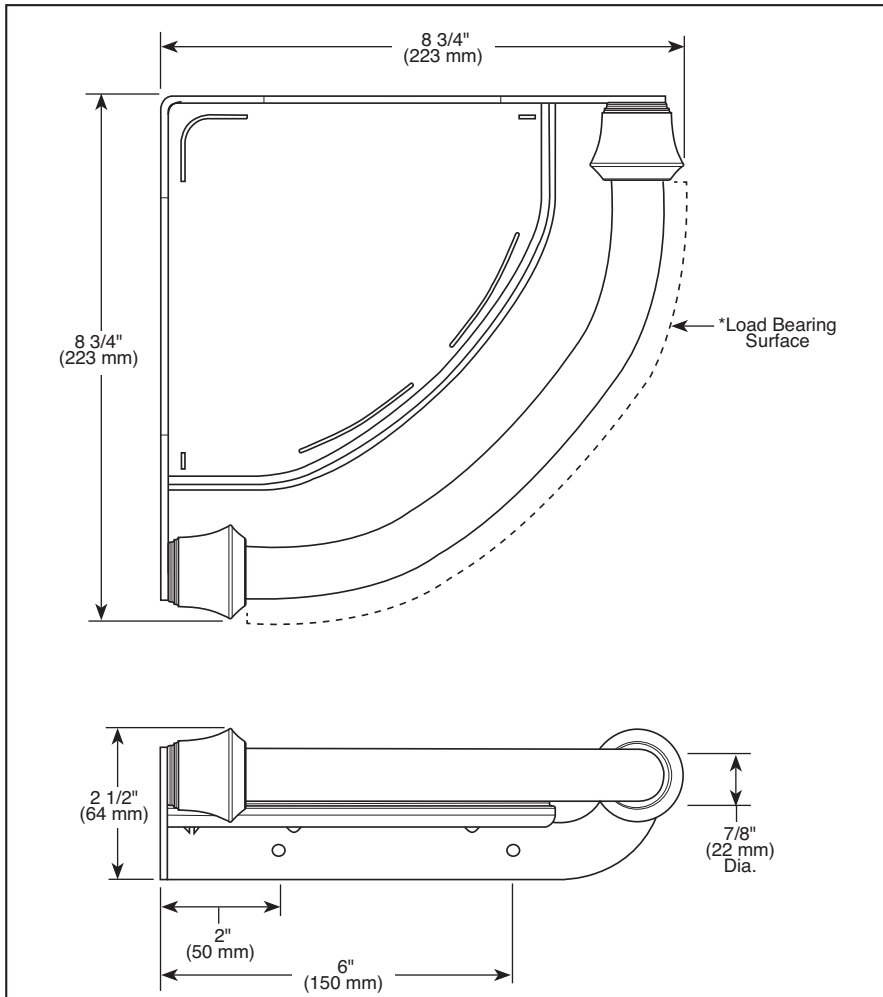

ACCESSORIES

- Décor Assist™
- Traditional Corner Shelf with Assist Bar

Submitted Model No.: _____

Specific Features: _____

STANDARD SPECIFICATIONS:

- Wood blocking is preferable behind all wall surfaces. If wood blocking is not available, the supplied fasteners are recommended.
- Mounting hardware and mounting template included with product.
- 7/8" diameter assist bar.
- Meets ADA load requirement when properly installed.
- *Maximum 300 lbs. as an assist bar on indicated surface.