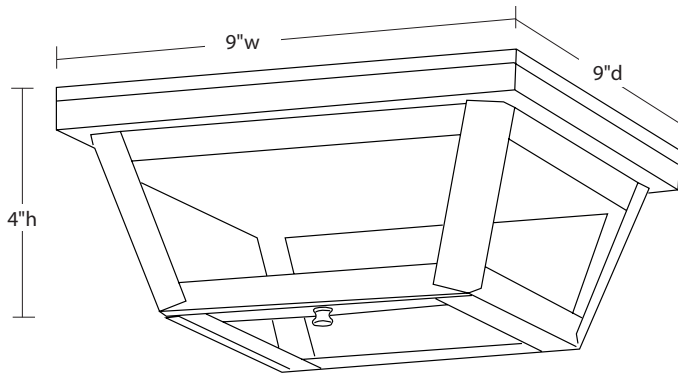

Northeast Lantern

4104

Flush Mount

Dimensions

Width: 9"

Depth: 9"

Height: 4"

Mounting Area: 9" x 9"