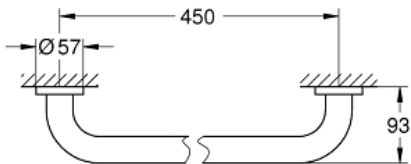

ESSENTIALS
Grip bar
MODEL # 40793001

Pure Freude
an Wasser

GROHE

Product Description:
ESSENTIALS
Grip bar

Standard Specification:

- Material: Metal
- 507 mm (functional length 450 mm)
- Concealed fastening
- **GROHE StarLight** chrome finish