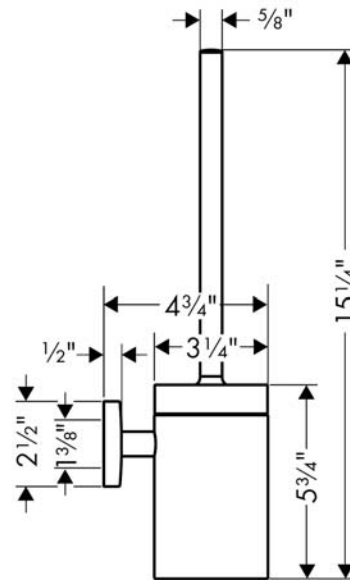

Logis

Toilet Brush with Holder

Finishes : brushed nickel Part no. : 40522820

Description

Features

- Metal holder
- Brass, Crystal glass
- Wall-mounted

Item details

Product image

Scale drawing

Logis
Toilet Brush with Holder
Finishes : brushed nickel Part no. : 40522820

Exploded drawing

Year of production: >11/08

Logis

Toilet Brush with Holder

Finishes : **brushed nickel**

Part no. : **40522820**

Spare parts list

Year of production: >11/08

Pos.	Description	Part no.	Price	PU
1	escutcheon	98538820	-	1
2	support element	98539000	-	1
3	hollow set screw M4x4	98540000	-	1
4	mounting set	96179000	-	1
5	stick with brush	95577820	-	1
6	WC-brush black	40068000	-	1
7	glass cup on its own	98548000	-	1