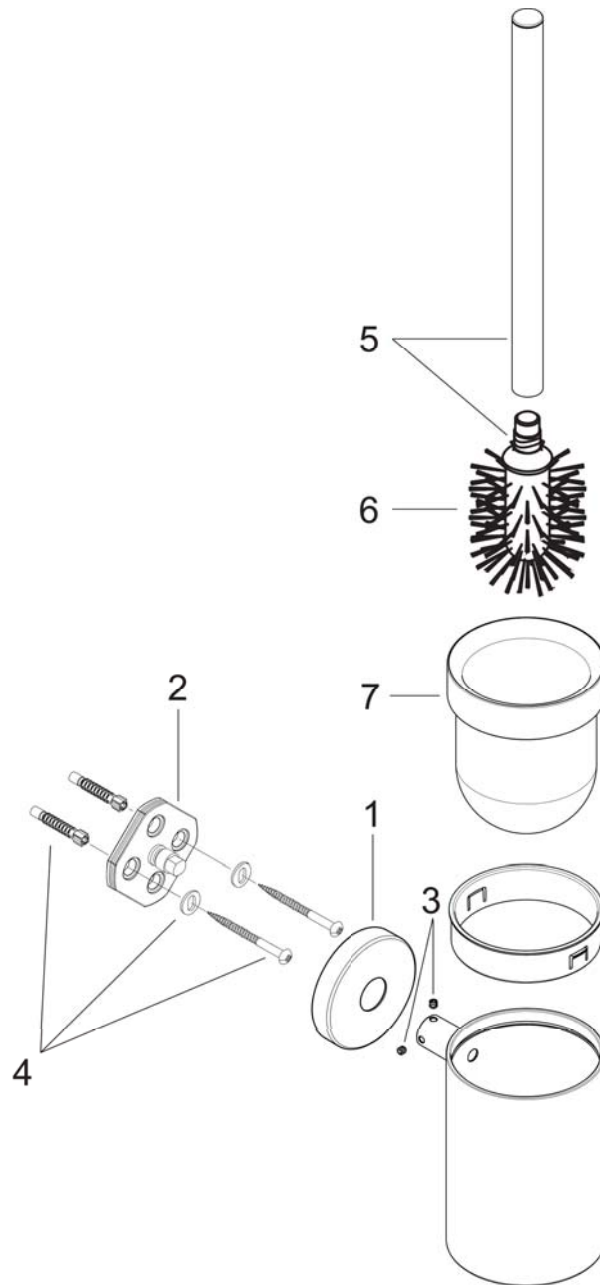

Logis

Toilet Brush with Holder

Finishes : brushed nickel Part no. : 40522820

Description

Features

- Metal holder
- Brass, Crystal glass
- Wall-mounted

Item details

Product image

Scale drawing

Logis
Toilet Brush with Holder
Finishes : brushed nickel Part no. : 40522820

Exploded drawing

Year of production: >11/08

Logis

Toilet Brush with Holder

Finishes : **brushed nickel**

Part no. : **40522820**

Spare parts list

Year of production: >11/08

Pos.	Description	Part no.	Price	PU
1	escutcheon	98538820	-	1
2	support element	98539000	-	1
3	hollow set screw M4x4	98540000	-	1
4	mounting set	96179000	-	1
5	stick with brush	95577820	-	1
6	WC-brush black	40068000	-	1
7	glass cup on its own	98548000	-	1