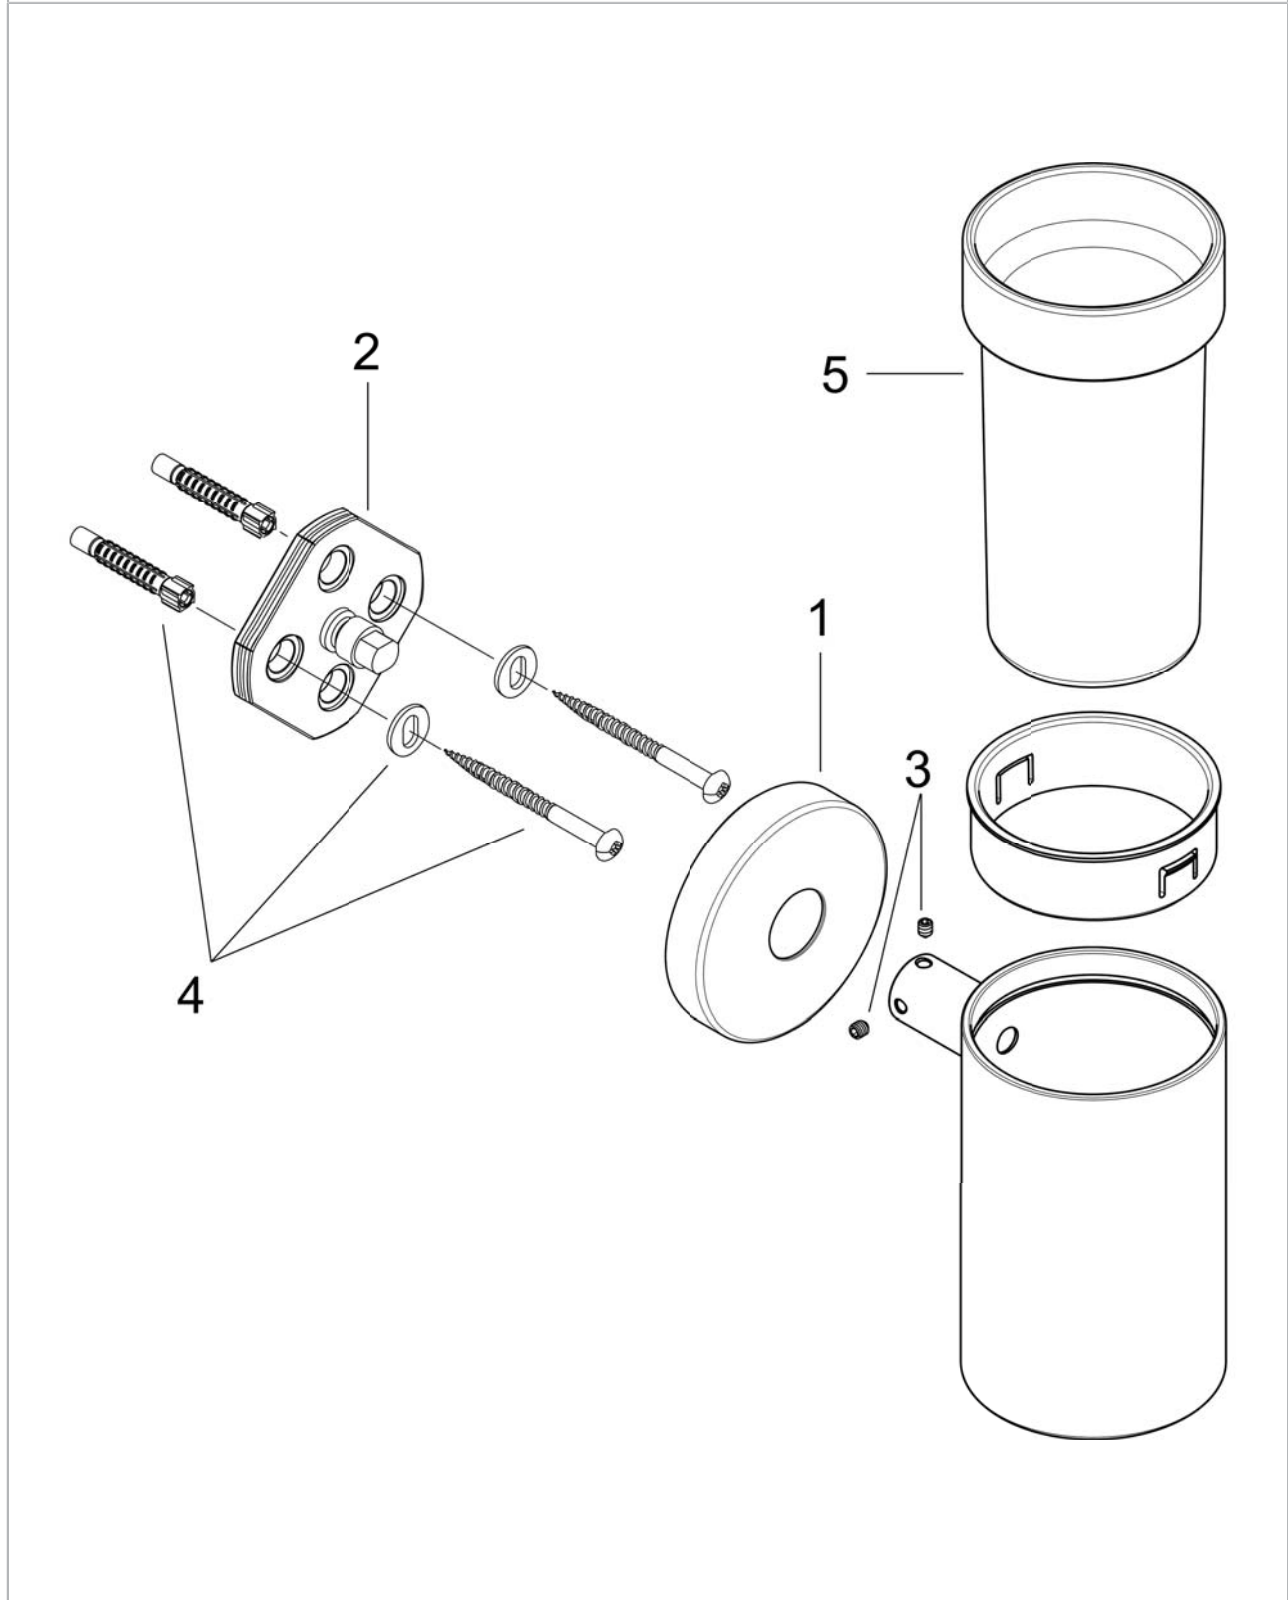

**Logis  
Tumbler**

Finishes : **brushed nickel** Part no. : **40518820**

**Description**

**Features**

- Brass, Crystal glass
- Wall-mounted
- Metal holder

**Item details**

**Product image**

**Scale drawing**

**Logis  
Tumbler**  
 Finishes : **brushed nickel**    Part no. : **40518820**

Exploded drawing

Year of production: >11/08

**Logis**

**Tumbler**

Finishes : **brushed nickel** Part no. : **40518820**

**Spare parts list**

Year of production: >11/08

Pos.	Description	Part no.	Price	PU
1	escutcheon	98538820	-	1
2	support element	98539000	-	1
3	hollow set screw M4x4	98540000	-	1
4	mounting set	96179000	-	1
5	tumbler on its own	98546000	-	1