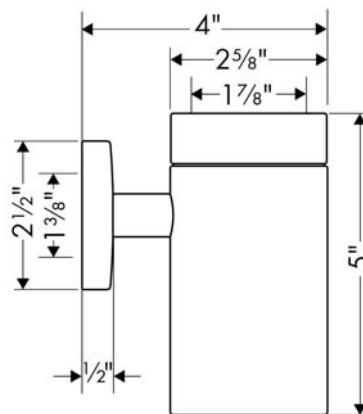

**Logis  
Tumbler**

Finishes : **brushed nickel** Part no. : **40518820**

**Description**

**Features**

- Brass, Crystal glass
- Wall-mounted
- Metal holder

**Item details**

**Product image**

**Scale drawing**

**Logis  
Tumbler**  
 Finishes : **brushed nickel**    Part no. : **40518820**

Exploded drawing

Year of production: >11/08

**Logis**

**Tumbler**

Finishes : **brushed nickel** Part no. : **40518820**

**Spare parts list**

Year of production: >11/08

Pos.	Description	Part no.	Price	PU
1	escutcheon	98538820	-	1
2	support element	98539000	-	1
3	hollow set screw M4x4	98540000	-	1
4	mounting set	96179000	-	1
5	tumbler on its own	98546000	-	1