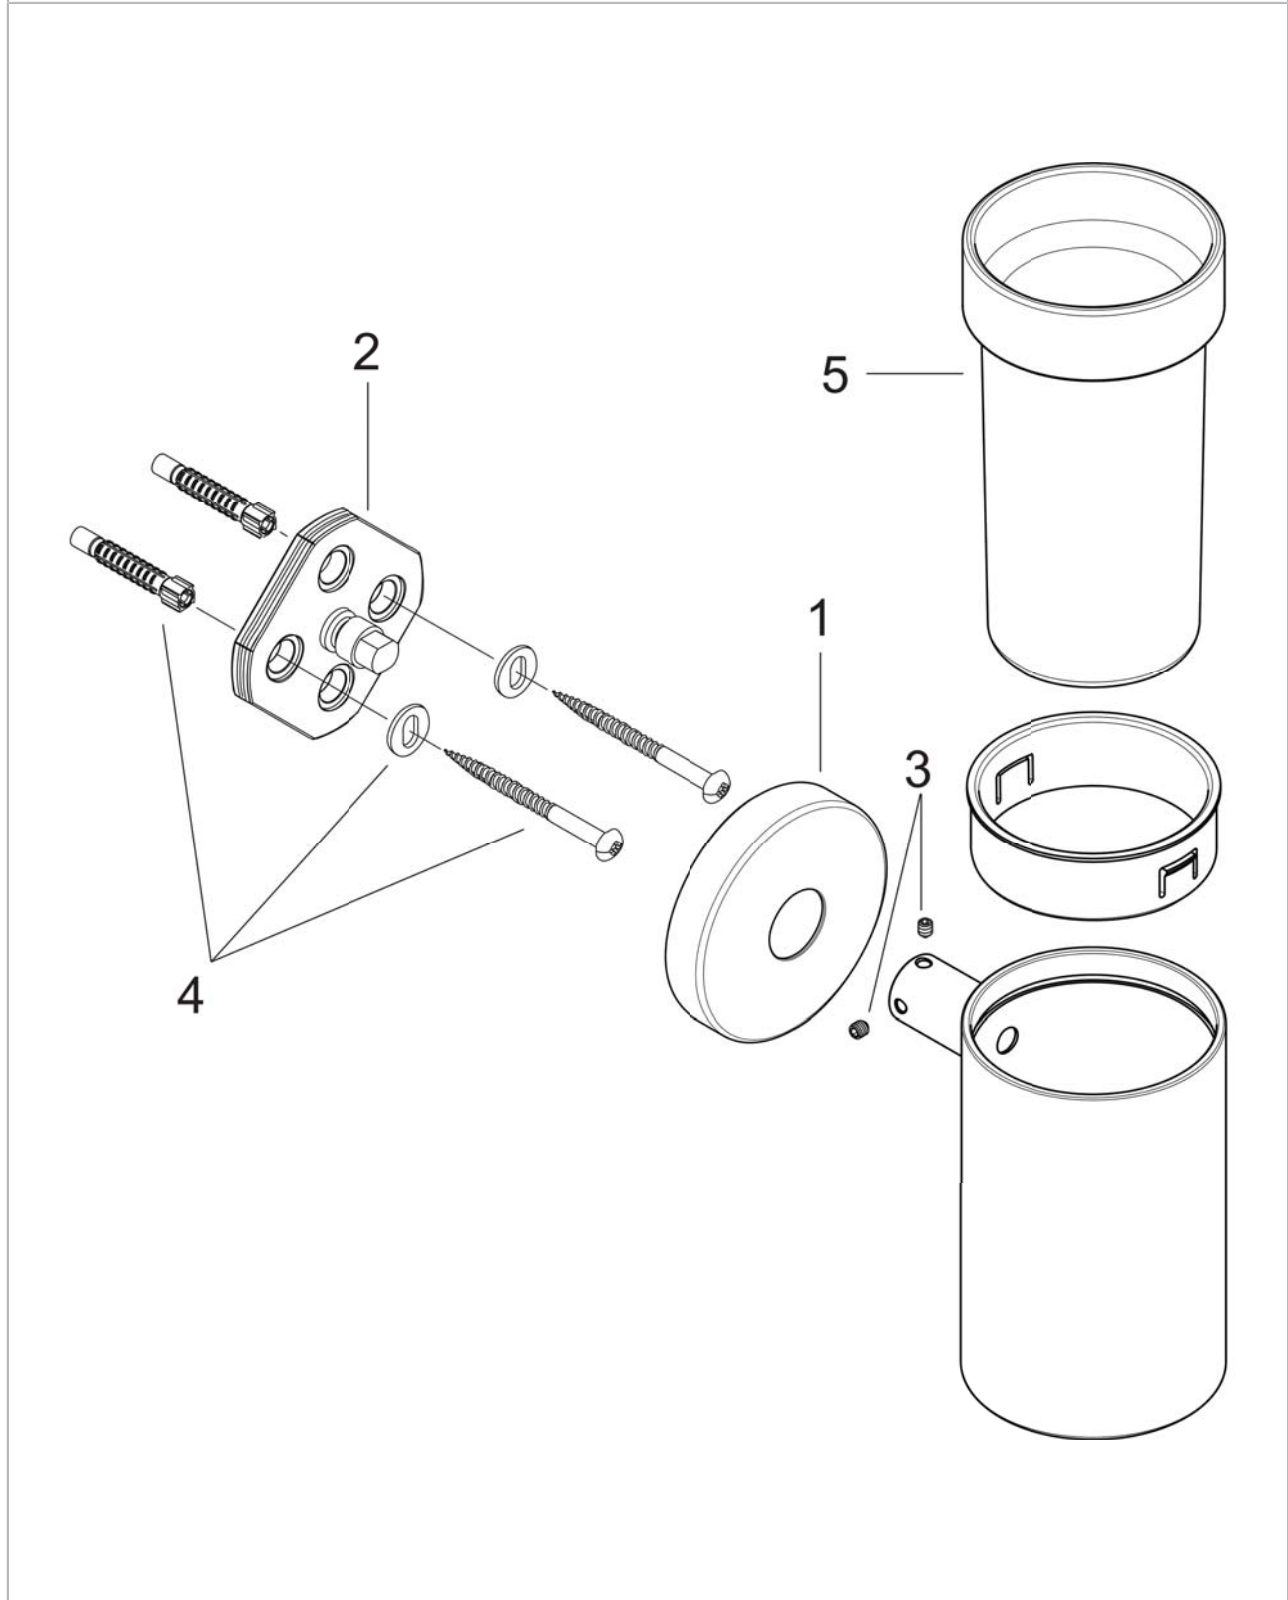

**Logis  
Tumbler**

Finishes : **chrome** Part no. : **40518000**

**Description**

**Features**

- Brass, Crystal glass
- Wall-mounted
- Metal holder

**Item details**

**Product image**

**Scale drawing**

**Logis  
Tumbler**

Finishes : **chrome** Part no. : **40518000**

**Exploded drawing**

Year of production: >09/08

**Logis  
Tumbler**

Finishes : **chrome**    Part no. : **40518000**

**Spare parts list**

Year of production: **>09/08**

Pos.	Description	Part no.	Price	PU
1	escutcheon	98538000	-	1
2	support element	98539000	-	1
3	hollow set screw M4x4	98540000	-	1
4	mounting set	96179000	-	1
5	tumbler on its own	98546000	-	1