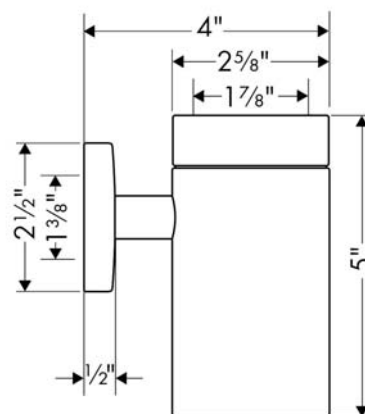

**Logis  
Tumbler**

Finishes : **chrome** Part no. : **40518000**

**Description**

**Features**

- Brass, Crystal glass
- Wall-mounted
- Metal holder

**Item details**

**Product image**

**Scale drawing**

**Logis  
Tumbler**

Finishes : **chrome** Part no. : **40518000**

**Exploded drawing**

Year of production: >09/08

**Logis  
Tumbler**

Finishes : **chrome**    Part no. : **40518000**

**Spare parts list**

Year of production: **>09/08**

Pos.	Description	Part no.	Price	PU
1	escutcheon	98538000	-	1
2	support element	98539000	-	1
3	hollow set screw M4x4	98540000	-	1
4	mounting set	96179000	-	1
5	tumbler on its own	98546000	-	1