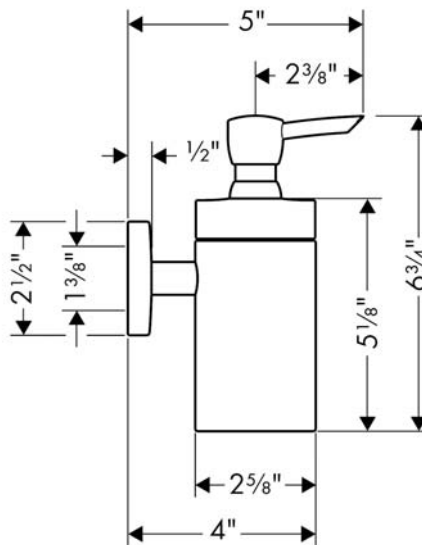

Logis
Soap Dispenser
 Finishes : **brushed nickel** Part no. : **40514820**

Description

Features

- Brass, Crystal glass
- 4 oz capacity

Item details

Product image

Scale drawing

**Logis
Soap Dispenser**

Finishes : **brushed nickel** Part no. : **40514820**

Exploded drawing

Year of production: >11/08

**Logis
Soap Dispenser**

Finishes : **brushed nickel** Part no. : **40514820**

Spare parts list

Year of production: >11/08

Pos.	Description	Part no.	Price	PU
1	escutcheon	98538820	-	1
2	support element	98539000	-	1
3	hollow set screw M4x4	98540000	-	1
4	mounting set	96179000	-	1
5	pump	96306820	-	1
6	glass for lotion dispenser	98544000	-	1