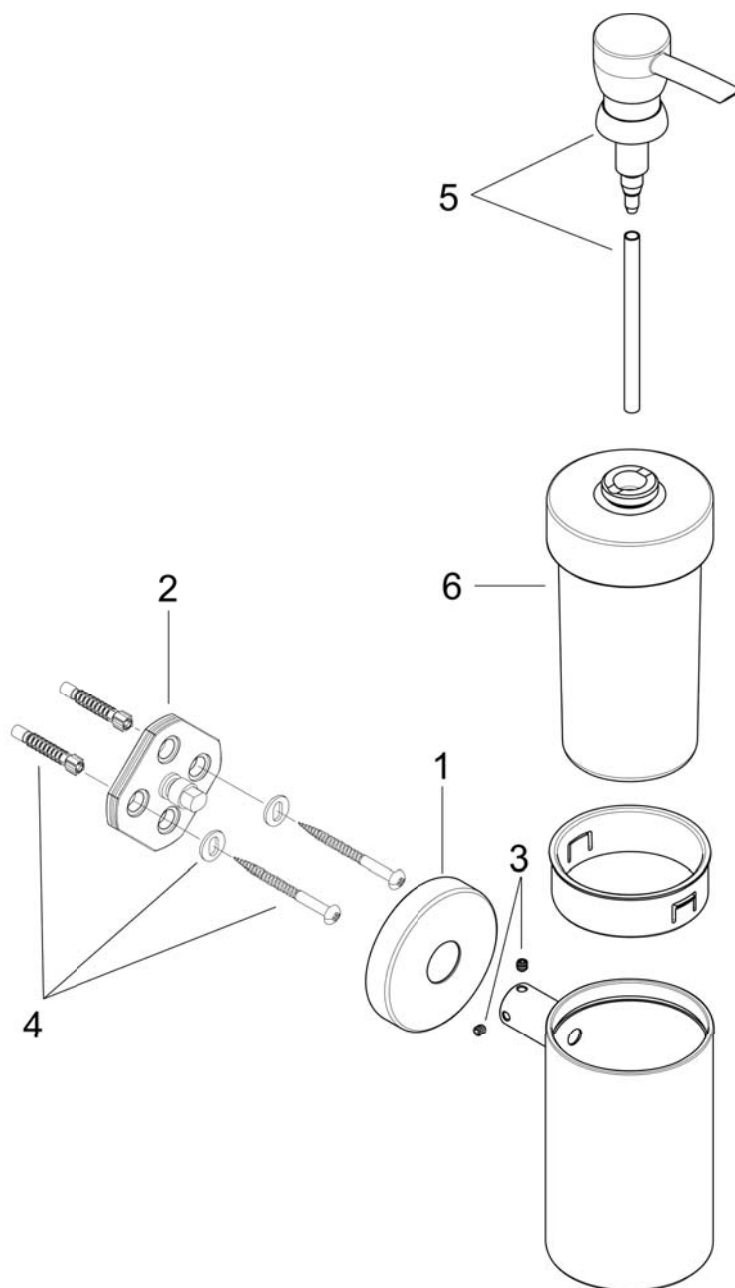

Logis
Soap Dispenser
 Finishes : **brushed nickel** Part no. : **40514820**

Description

Features

- Brass, Crystal glass
- 4 oz capacity

Item details

Product image

Scale drawing

**Logis
Soap Dispenser**

Finishes : **brushed nickel** Part no. : **40514820**

Exploded drawing

Year of production: >11/08

**Logis
Soap Dispenser**

Finishes : **brushed nickel** Part no. : **40514820**

Spare parts list

Year of production: >11/08

Pos.	Description	Part no.	Price	PU
1	escutcheon	98538820	-	1
2	support element	98539000	-	1
3	hollow set screw M4x4	98540000	-	1
4	mounting set	96179000	-	1
5	pump	96306820	-	1
6	glass for lotion dispenser	98544000	-	1