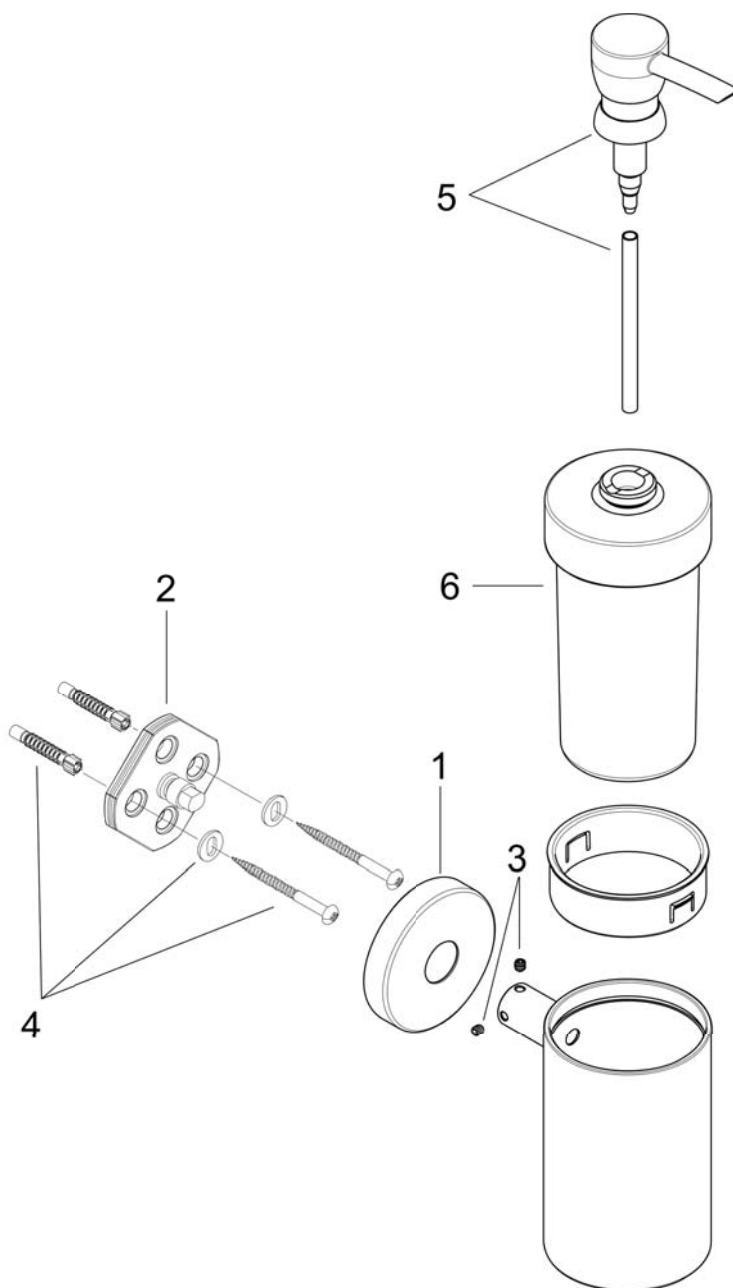

**Logis**  
**Soap Dispenser**  
 Finishes : **chrome**    Part no. : **40514000**

**Description**

**Features**

- Brass, Crystal glass
- 4 oz capacity

**Item details**

**Product image**

**Scale drawing**

**Logis**  
**Soap Dispenser**  
Finishes : **chrome**    Part no. : **40514000**

**Exploded drawing**

Year of production: >09/08

**Logis**  
**Soap Dispenser**  
 Finishes : **chrome**    Part no. : **40514000**

**Spare parts list**

Year of production: >09/08

Pos.	Description	Part no.	Price	PU
1	escutcheon	98538000	-	1
2	support element	98539000	-	1
3	hollow set screw M4x4	98540000	-	1
4	mounting set	96179000	-	1
5	pump	96306000	-	1
6	glass for lotion dispenser	98544000	-	1