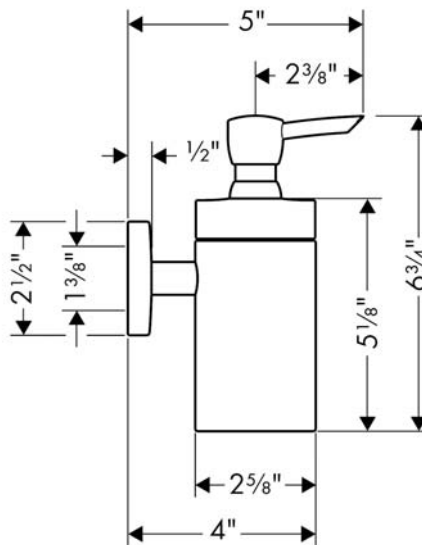

**Logis**  
**Soap Dispenser**  
 Finishes : **chrome**    Part no. : **40514000**

**Description**

**Features**

- Brass, Crystal glass
- 4 oz capacity

**Item details**

**Product image**

**Scale drawing**

**Logis**  
**Soap Dispenser**  
Finishes : **chrome**    Part no. : **40514000**

**Exploded drawing**

Year of production: >09/08

**Logis**  
**Soap Dispenser**  
 Finishes : **chrome**    Part no. : **40514000**

**Spare parts list**

Year of production: >09/08

Pos.	Description	Part no.	Price	PU
1	escutcheon	98538000	-	1
2	support element	98539000	-	1
3	hollow set screw M4x4	98540000	-	1
4	mounting set	96179000	-	1
5	pump	96306000	-	1
6	glass for lotion dispenser	98544000	-	1