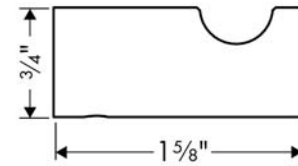

**Logis  
Hook**

Finishes : **brushed nickel**    Part no. : **40511820**

**Description**

**Features**

- Brass
- Wall-mounted
- Metal holder

**Item details**

**Product image**

**Scale drawing**