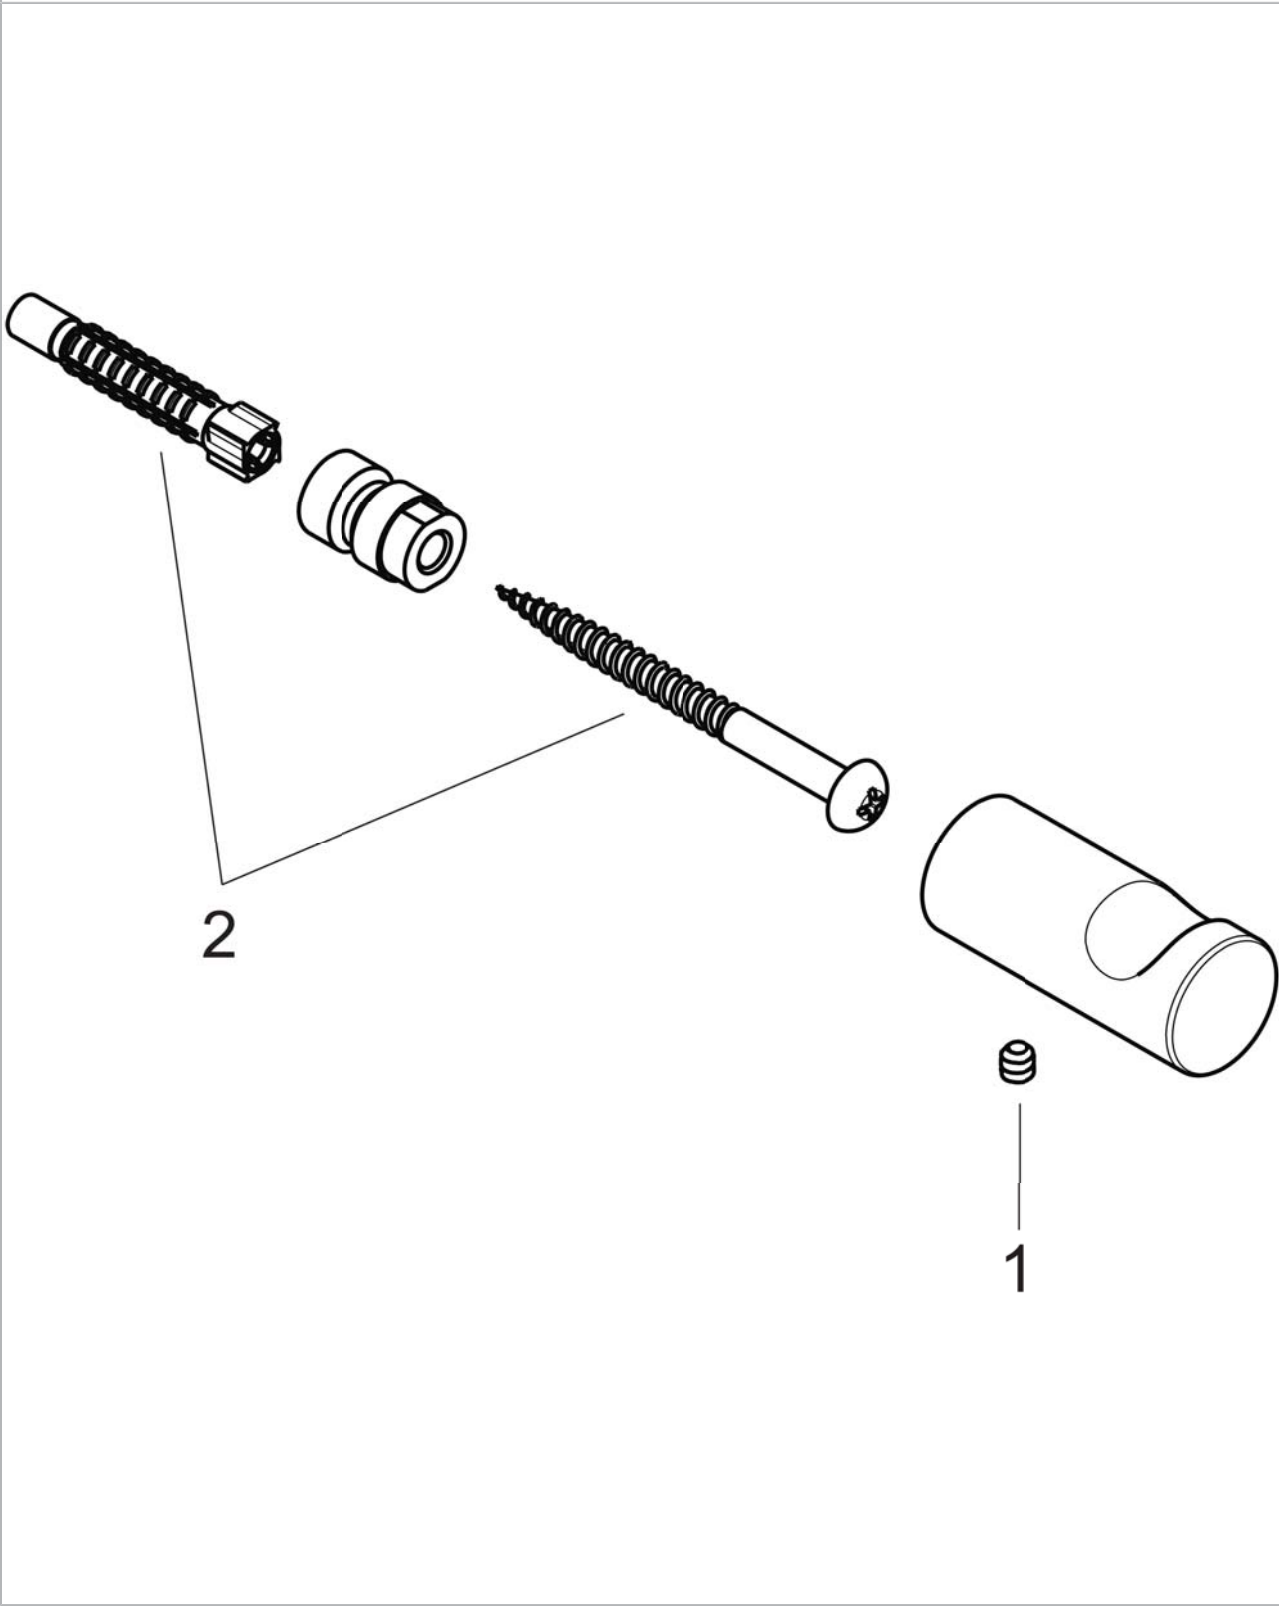

**Logis  
Hook**

Finishes : **brushed nickel**    Part no. : **40511820**

**Description**

**Features**

- Brass
- Wall-mounted
- Metal holder

**Item details**

**Product image**

**Scale drawing**

**Logis**  
**Hook**  
Finishes : **brushed nickel**    Part no. : **40511820**

**Exploded drawing**

Year of production: >11/08

**Logis**

**Hook**

Finishes : **brushed nickel**    Part no. : **40511820**

**Spare parts list**

Year of production: **>11/08**

<b>Pos.</b>	<b>Description</b>	<b>Part no.</b>	<b>Price</b>	<b>PU</b>
1	hollow set screw M4x4	98540000	-	1
2	mounting set	96179000	-	1