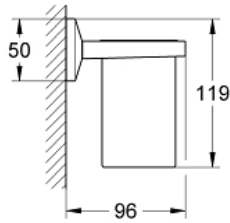

ALLURE BRILLIANT
Bathroom Shelf with Tumbler
MODEL # 40503000

Pure Freude
an Wasser

GROHE

C[®]

Product Description:
ALLURE BRILLIANT
Bathroom Shelf with Tumbler

Standard Specification:
• GROHE StarLight chrome finish