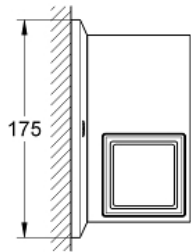

ALLURE BRILLIANT
Bathroom Shelf with Tumbler
MODEL # 40503000

Pure Freude
an Wasser

GROHE

C[®]

Product Description:
ALLURE BRILLIANT
Bathroom Shelf with Tumbler

Standard Specification:
• GROHE StarLight chrome finish